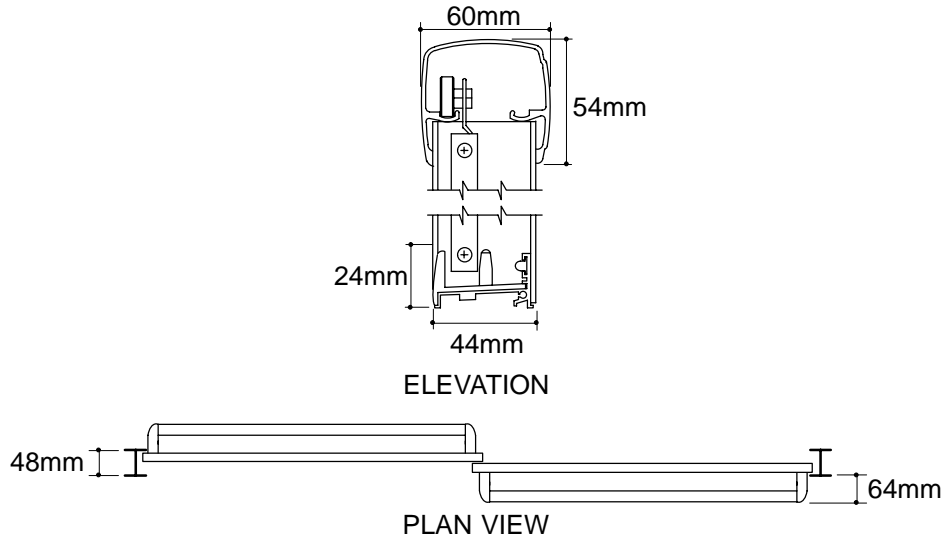

**Ordering Information**

Applicable product:  
Reference models and measurements below.

**Installation Notes**

Refer to installation instructions included with fixture before beginning installation.

<b>Roughing-In Notes</b>	<b>A</b>	<b>B</b>
K-701010	1473mm	1092-1143mm
K-701011	1473mm	1143-1194mm
K-701012	1473mm	1194-1245mm
K-701013	1473mm	1245-1295mm
K-701014	1473mm	1295-1346mm
K-701015	1473mm	1346-1397mm
K-701016	1473mm	1397-1448mm
K-701017	1473mm	1448-1499mm
K-701018	1473mm	1499-1549mm
K-701019	1473mm	1549-1600mm
K-701020	1473mm	1600-1651mm
K-701021	1473mm	1651-1702mm
K-701022	1473mm	1702-1753mm
K-701023	1473mm	1753-1803mm
K-701024	1416mm	1270-1321mm
K-701025	1416mm	1346-1397mm
K-701026	1416mm	1397-1448mm
K-701027	1416mm	1448-1499mm
K-711000 Custom	1270-1524mm	1219 1829mm