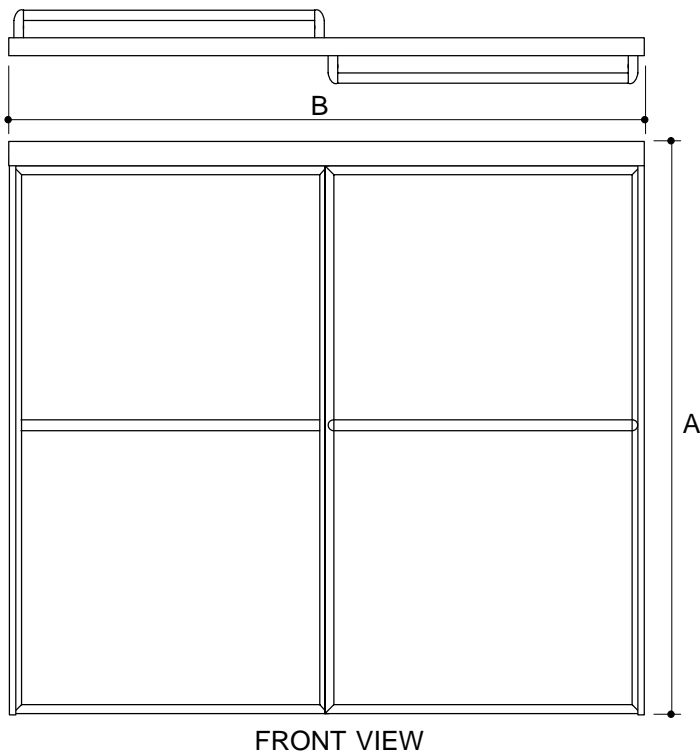

**Ordering Information**

Applicable product:  
Reference models and measurements below.

**Installation Notes**

Refer to installation instructions included with fixture before beginning installation.

<b>Roughing-In Notes</b>	<b>A</b>	<b>B</b>
K-701010	1473mm	1092-1143mm
K-701011	1473mm	1143-1194mm
K-701012	1473mm	1194-1245mm
K-701013	1473mm	1245-1295mm
K-701014	1473mm	1295-1346mm
K-701015	1473mm	1346-1397mm
K-701016	1473mm	1397-1448mm
K-701017	1473mm	1448-1499mm
K-701018	1473mm	1499-1549mm
K-701019	1473mm	1549-1600mm
K-701020	1473mm	1600-1651mm
K-701021	1473mm	1651-1702mm
K-701022	1473mm	1702-1753mm
K-701023	1473mm	1753-1803mm
K-701024	1416mm	1270-1321mm
K-701025	1416mm	1346-1397mm
K-701026	1416mm	1397-1448mm
K-701027	1416mm	1448-1499mm
K-711000 Custom	1270-1524mm	1219 1829mm