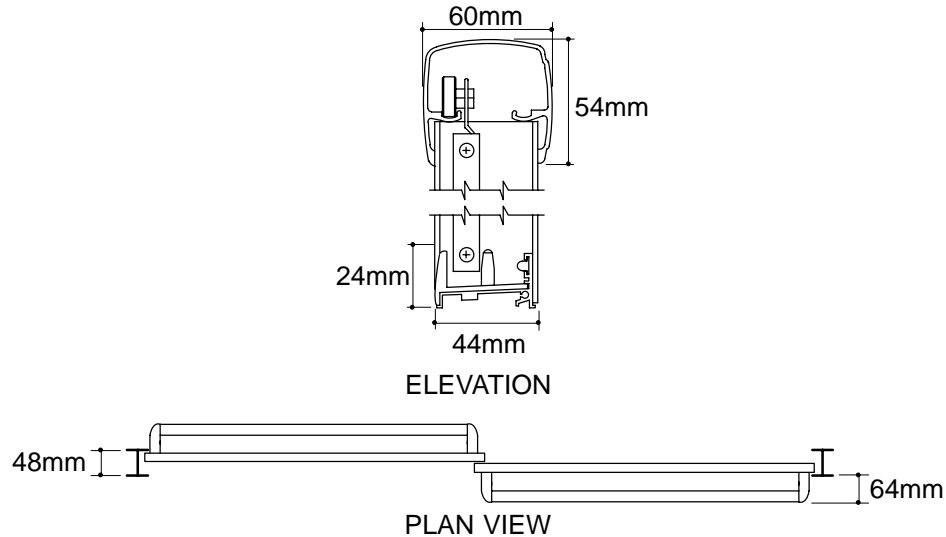

Ordering Information

Applicable product:
Reference models and measurements below.

Installation Notes

Refer to installation instructions included with fixture before beginning installation.

Roughing-In Notes	A	B
K-701110	1767mm	991-1041mm
K-701111	1767mm	1029-1080mm
K-701112	1767mm	1080-1130mm
K-701113	1767mm	1130-1181mm
K-701114	1767mm	1181-1232mm
K-701116	1767mm	1232-1295mm
K-701117	1767mm	1295-1346mm
K-701118	1767mm	1346-1397mm
K-701119	1767mm	1397-1448mm
K-701120	1767mm	1448-1499mm
K-701121	1664mm	1016-1080mm
K-701122	1664mm	1067-1118mm
K-701123	1664mm	1092-1143mm
K-701124	1664mm	1143-1194mm
K-701125	1664mm	1181-1232mm
K-701126	1664mm	1245-1308mm
K-701127	1664mm	1295-1346mm
K-701128	1664mm	1346-1397mm
K-701129	1664mm	1397-1457mm
K-701130	1664mm	1448-1499mm
K-711100 Custom	1270-1829mm	991 1524mm