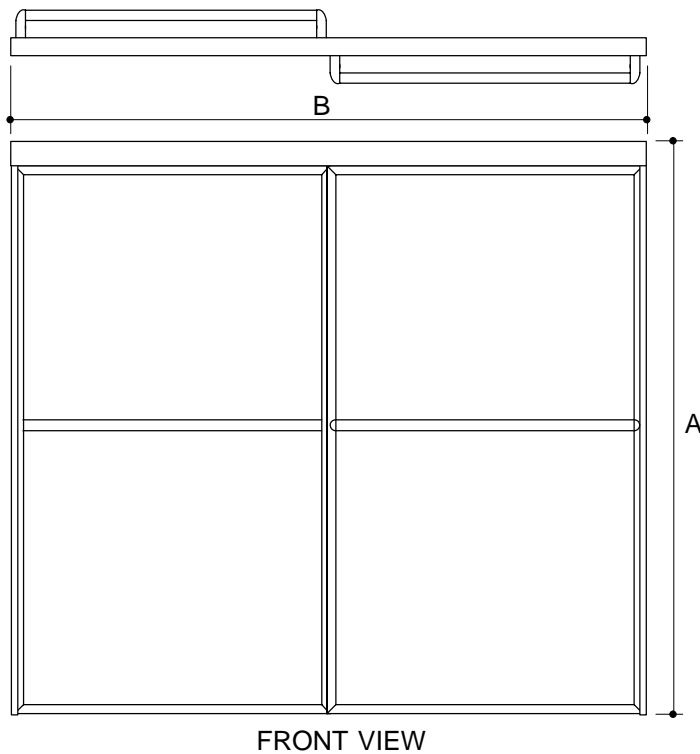

Ordering Information

Applicable product:
Reference models and measurements below.

Installation Notes

Refer to installation instructions included with fixture before beginning installation.

Roughing-In Notes	A	B
K-701110	1767mm	991-1041mm
K-701111	1767mm	1029-1080mm
K-701112	1767mm	1080-1130mm
K-701113	1767mm	1130-1181mm
K-701114	1767mm	1181-1232mm
K-701116	1767mm	1232-1295mm
K-701117	1767mm	1295-1346mm
K-701118	1767mm	1346-1397mm
K-701119	1767mm	1397-1448mm
K-701120	1767mm	1448-1499mm
K-701121	1664mm	1016-1080mm
K-701122	1664mm	1067-1118mm
K-701123	1664mm	1092-1143mm
K-701124	1664mm	1143-1194mm
K-701125	1664mm	1181-1232mm
K-701126	1664mm	1245-1308mm
K-701127	1664mm	1295-1346mm
K-701128	1664mm	1346-1397mm
K-701129	1664mm	1397-1457mm
K-701130	1664mm	1448-1499mm
K-711100 Custom	1270-1829mm	991 1524mm