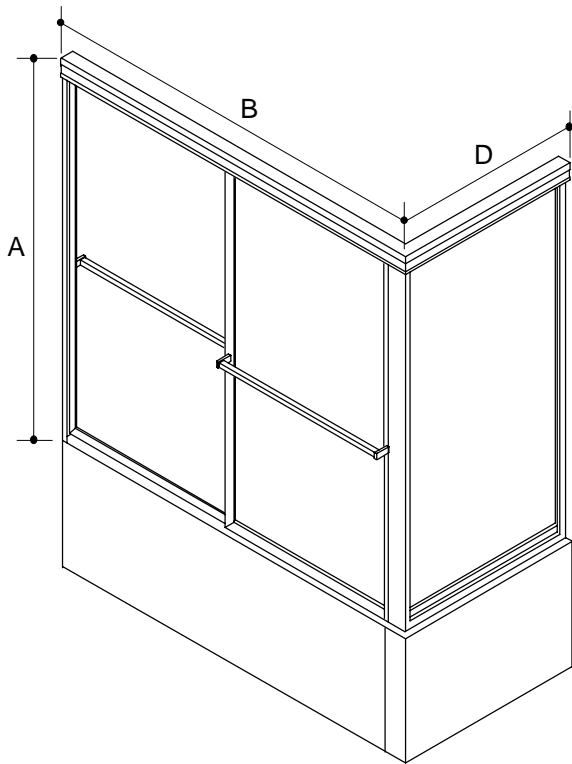

Ordering Information

Applicable product:
Reference models and measurements below.

Installation Notes

Refer to installation instructions included with fixture before beginning installation.

Roughing-In Notes			
	A	B	D
K-751000	50-60"	45-72"	10-50"
Custom			