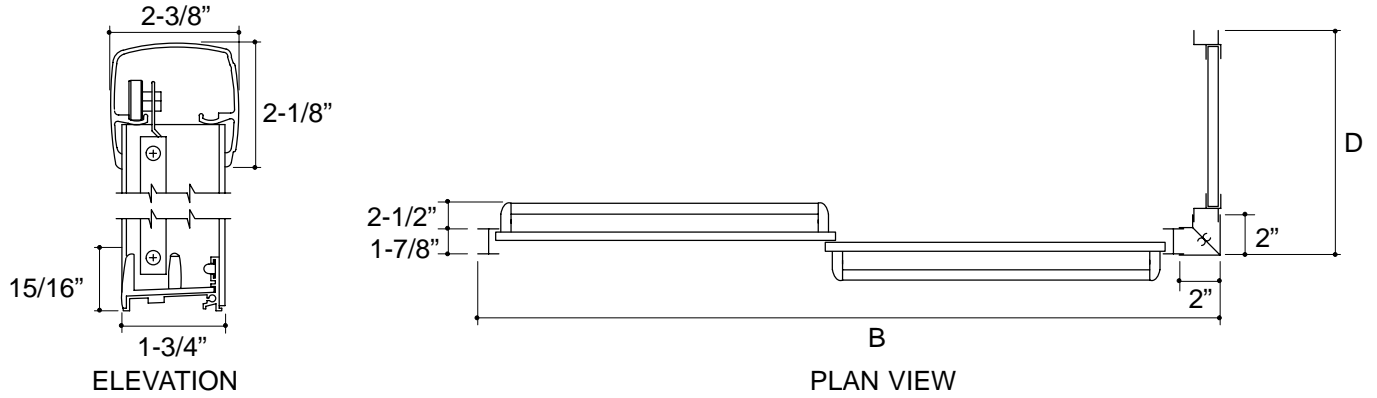

Ordering Information

Applicable product:
Reference models and measurements below.

Installation Notes

Refer to installation instructions included with fixture before beginning installation.

Roughing-In Notes			
	A	B	D
K-751000	50-60"	45-72"	10-50"
Custom			