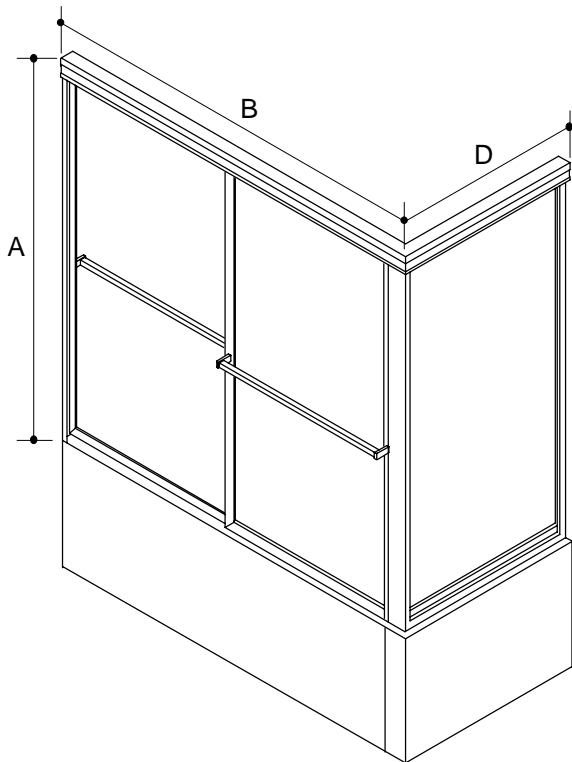

Ordering Information

Applicable product:

Reference models and measurements below.

Installation Notes

Refer to installation instructions included with fixture before beginning installation.

Roughing-In Notes

	A	B	D
K-751000	1270-1524mm	1143-1829mm	254-1270mm
Custom			