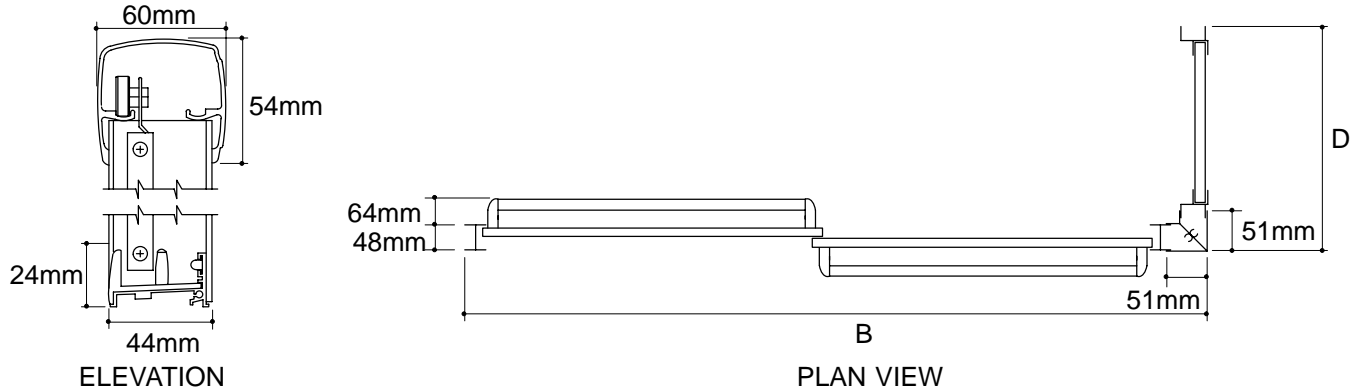

Ordering Information

Applicable product:

Reference models and measurements below.

Installation Notes

Refer to installation instructions included with fixture before beginning installation.

Roughing-In Notes

	A	B	D
K-751000	1270-1524mm	1143-1829mm	254-1270mm
Custom			