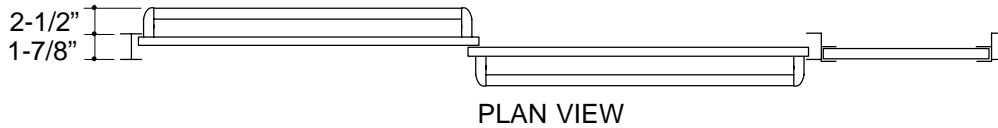

**Ordering Information**

Applicable product:  
Reference models and measurements below.

**Installation Notes**

Refer to installation instructions included with fixture before beginning installation.

Roughing-In Notes				
	A	B	C1	E
K-721000	50"-60"	43"-72"	8"-50"	51"-122"
Custom				