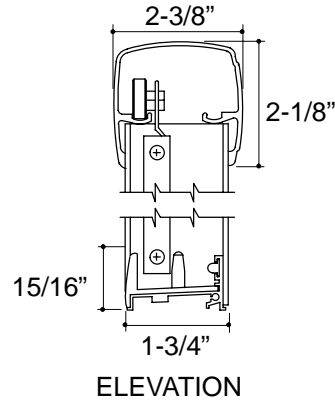

**Ordering Information**

Applicable product:  
Reference models and measurements below.

**Installation Notes**

Refer to installation instructions included with fixture before beginning installation.

Roughing-In Notes				
	A	B	C1	E
K-721000	50"-60"	43"-72"	8"-50"	51"-122"
Custom				