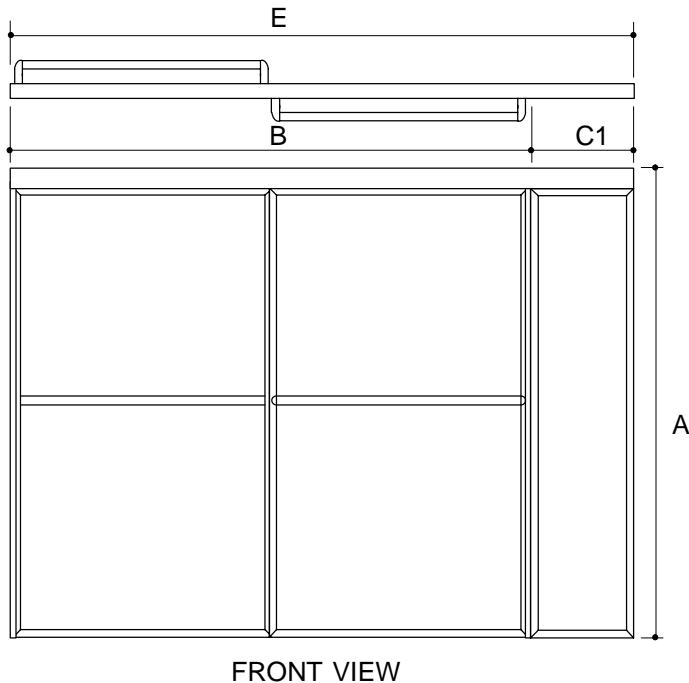

**Ordering Information**

Applicable product:  
Reference models and measurements below.

**Installation Notes**

Refer to installation instructions included with fixture before beginning installation.

Roughing-In Notes				
	A	B	C1	E
K-721000	50"-60"	43"-72"	8"-50"	51"-122"
Custom				