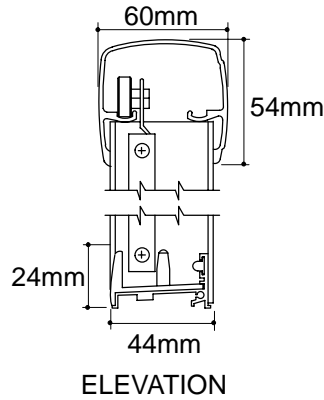

Ordering Information

Applicable product:
Reference models and measurements below.

Installation Notes

Refer to installation instructions included with fixture before beginning installation.

Roughing-In Notes				
	A	B	C1	E
K-721000	1270-1524	1092-1829	203-1270	1295-3099
Custom	mm	mm	mm	mm