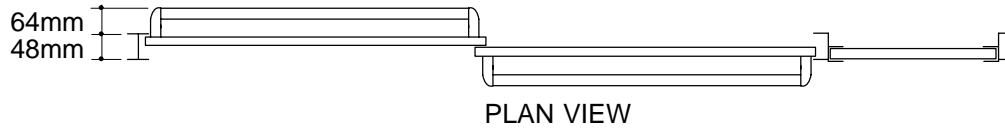

Ordering Information

Applicable product:
Reference models and measurements below.

Installation Notes

Refer to installation instructions included with fixture before beginning installation.

Roughing-In Notes				
	A	B	C1	E
K-721000	1270-1524	1092-1829	203-1270	1295-3099
Custom	mm	mm	mm	mm