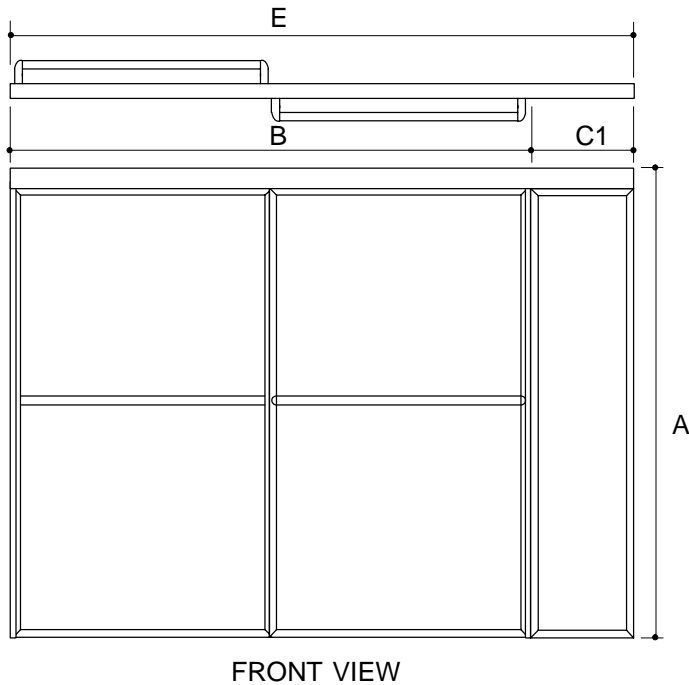

Ordering Information

Applicable product:
Reference models and measurements below.

Installation Notes

Refer to installation instructions included with fixture before beginning installation.

Roughing-In Notes				
	A	B	C1	E
K-721000	1270-1524	1092-1829	203-1270	1295-3099
Custom	mm	mm	mm	mm