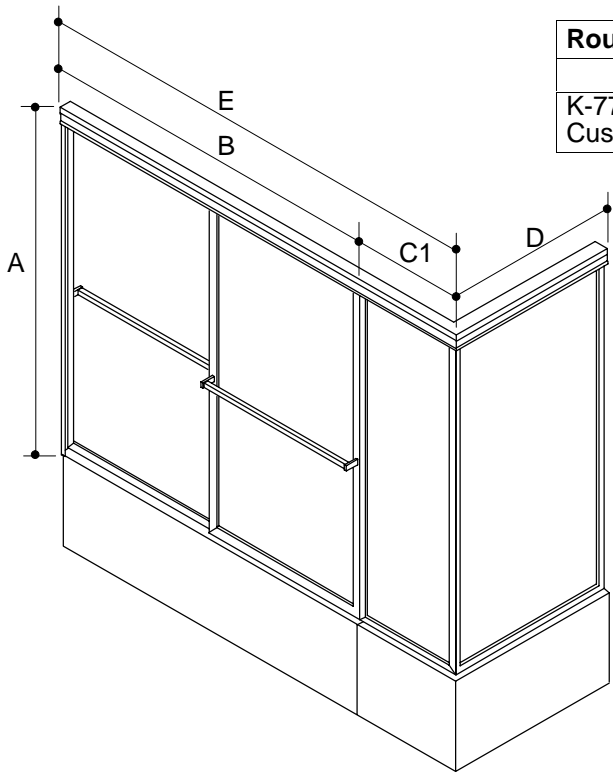

FOCAL

Roughing-In Notes					
	A	B	C1	D	E
K-771000					
Custom	50"-60"	43"-72"	10"-12"	10"-50"	53"-84"

PRODUCT DIAGRAM

K-771000 Focal Bypass Bath Shower Doors