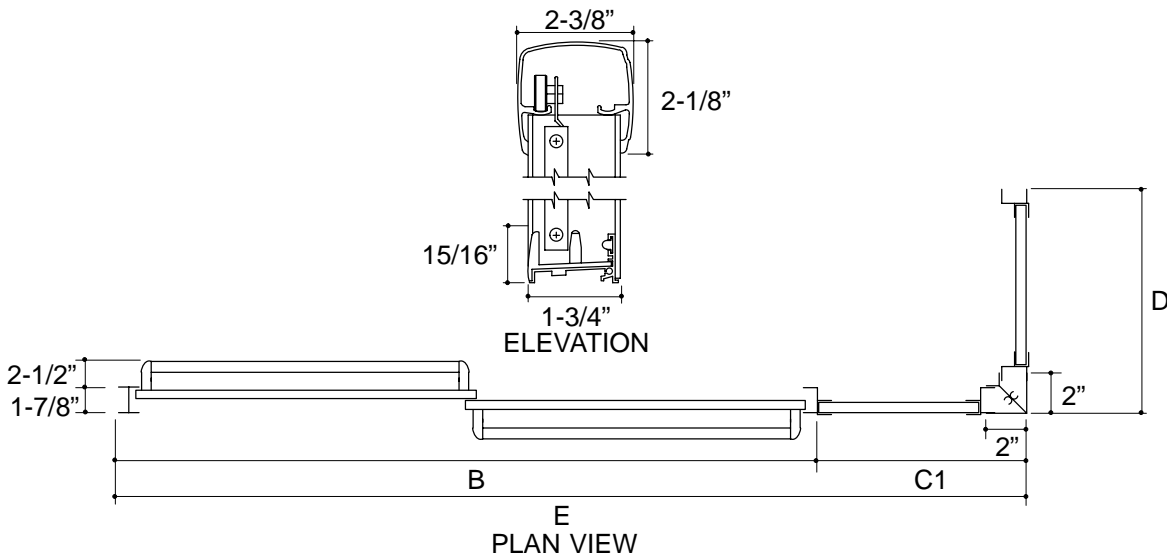

FOCAL

Roughing-In Notes					
	A	B	C1	D	E
K-771000					
Custom	50"-60"	43"-72"	10"-12"	10"-50"	53"-84"

PRODUCT DIAGRAM

K-771000 Focal Bypass Bath Shower Doors