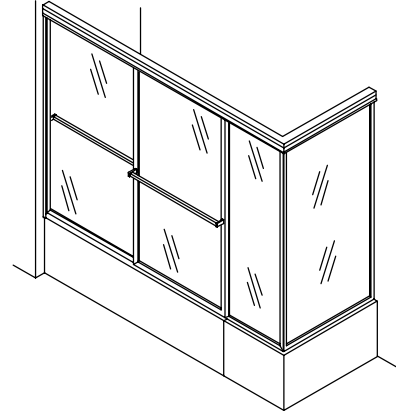

BYPASS BATH SHOWER DOORS

K-771000

FEATURES

- Custom and standard sizes
- Heavy duty aluminum anodized frame
- PB/CP towel bar supports for BH/SH frame
- Adjustable hanger brackets
- Three soft bottom guides
- Removable door bumper

CODES/STANDARDS

Specified model meets or exceeds the following:

- ANSI Z97.1 (tempered glass)

GLASS OPTIONS

- B Obscure
- L Clear

COLORS/FINISHES

- 0 White
- SH Bright Silver Finish
- BH Bright Brass Finish

SPECIFIED MODEL:

Model	Application	Glass Options		Frame Finishes/Colors		
		B	L	SH	BH	0
K-771000 Custom	Bath	☐	☐	☐	☐	☐

PRODUCT SPECIFICATION:

Focal bypass bath shower door shall have custom and standard sizes, with heavy duty aluminum anodized frame. Door shall feature polished brass/chrome plated towel bar supports for BH/SH frame. Door shall include adjustable hanger brackets, three soft bottom guides, and removable door bumper. Shower door shall be Kohler Model K-771000-_____-_____.