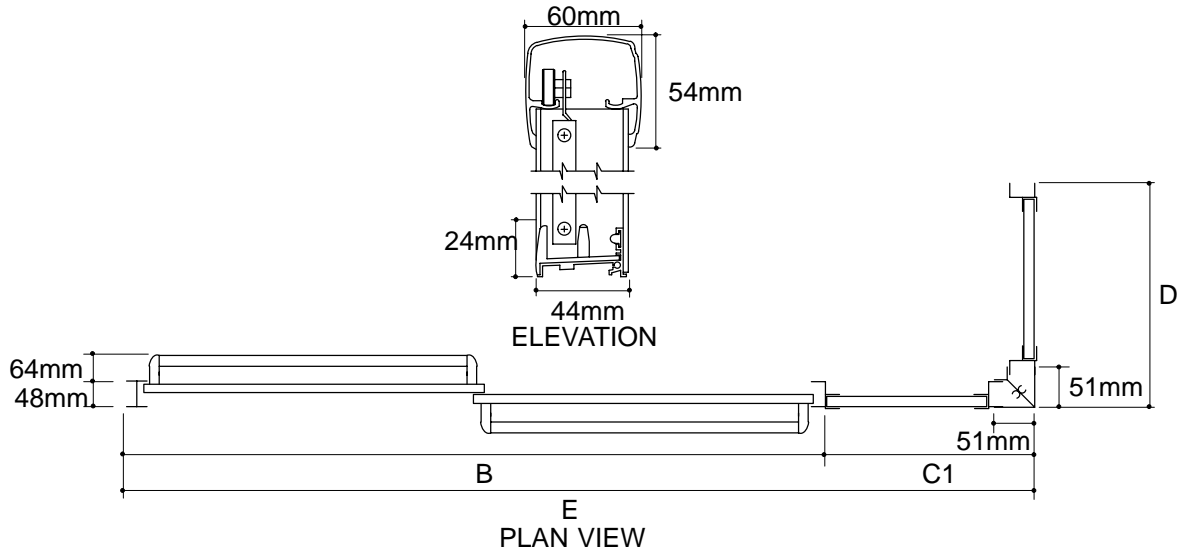

Ordering Information

Applicable product:
Reference models and measurements below.

Installation Notes

Refer to installation instructions included with fixture before beginning installation.

Roughing-In Notes

	A	B	C1	D	E
K-771000	1270-1524	1092-1829	254-305	254-1270	1346-2134
Custom	mm	mm	mm	mm	mm