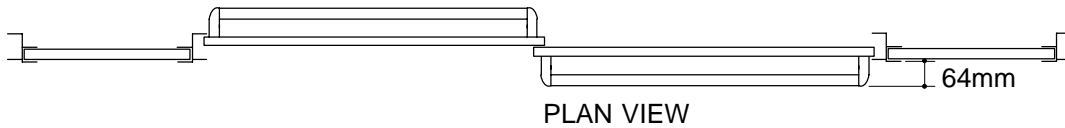

**Ordering Information**

Applicable product:  
Reference models and measurements below.

**Installation Notes**

Refer to installation instructions included with fixture before beginning installation.

Roughing-In Notes					
	A	B	C1	C2	E
K-741000	1270-1524	1092-1829	203-664	203-664	1499-3099
Custom	mm	mm	mm	mm	mm