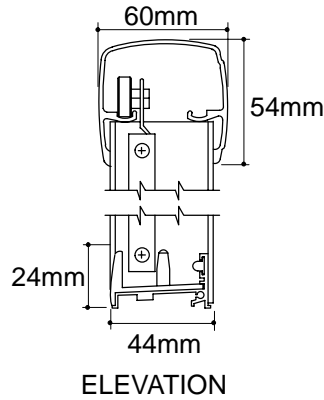

**Ordering Information**

Applicable product:  
Reference models and measurements below.

**Installation Notes**

Refer to installation instructions included with fixture before beginning installation.

Roughing-In Notes					
	A	B	C1	C2	E
K-741000	1270-1524	1092-1829	203-664	203-664	1499-3099
Custom	mm	mm	mm	mm	mm