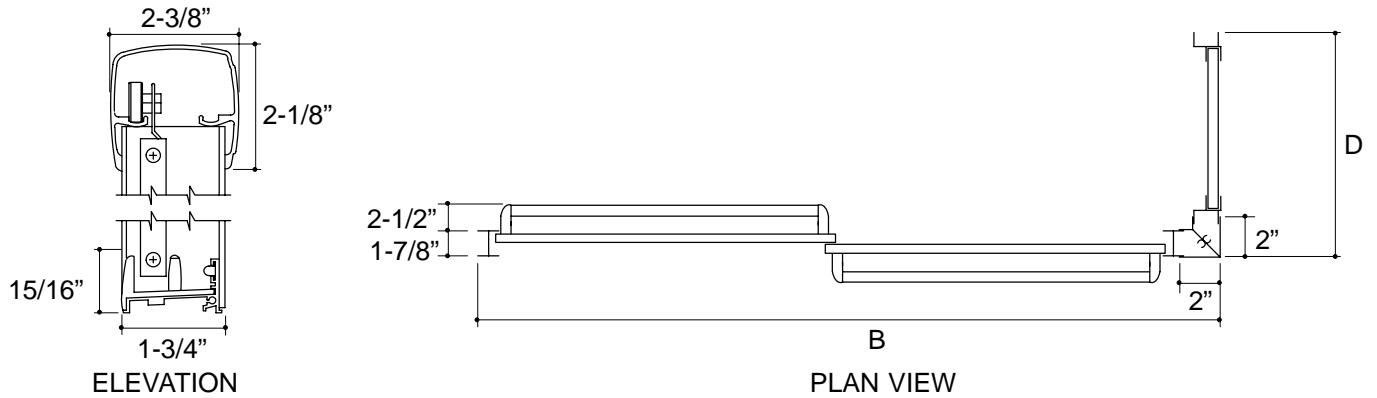

### Ordering Information

Applicable product:
Reference models and measurements below.

### Installation Notes

Refer to installation instructions included with fixture before beginning installation.

Roughing-In Notes			
	A	B	D
K-761000	50-60"	45-72"	10-50"
Custom			
R—Specified when ordered—Max.42"			