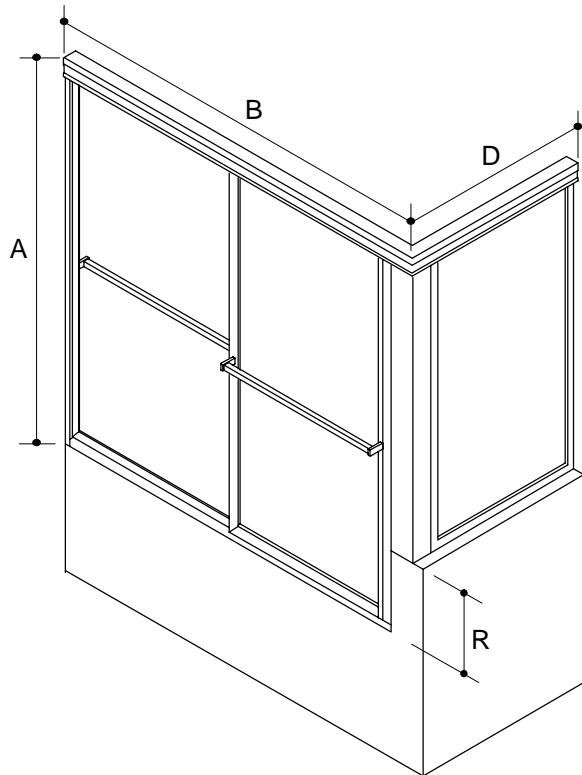

### Ordering Information

Applicable product:
Reference models and measurements below.

### Installation Notes

Refer to installation instructions included with fixture before beginning installation.

Roughing-In Notes			
	A	B	D
K-761000	50-60"	45-72"	10-50"
Custom			
R—Specified when ordered—Max.42"			