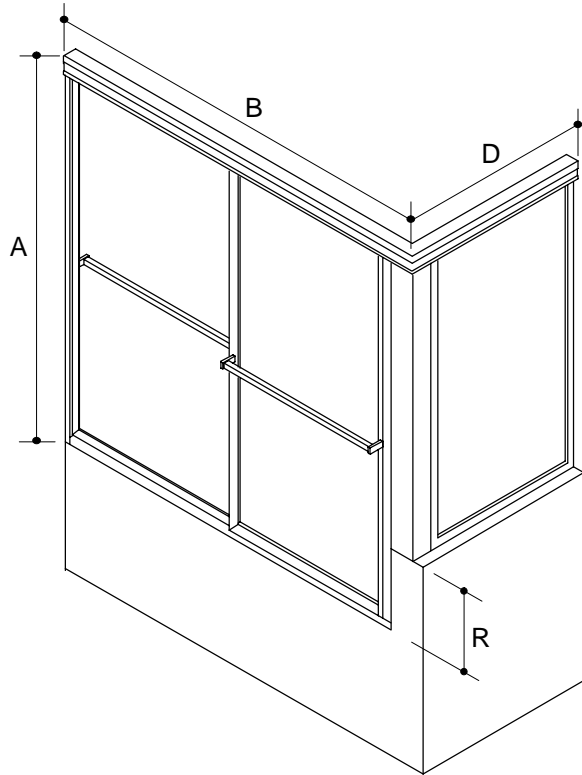

Ordering Information

Applicable product:
Reference models and measurements below.

Installation Notes

Refer to installation instructions included with fixture before beginning installation.

Roughing-In Notes			
	A	B	D
K-761000	1270-1524mm	1143-1829mm	254-1270mm
Custom			
R—Specified when ordered—Max.1067mm			