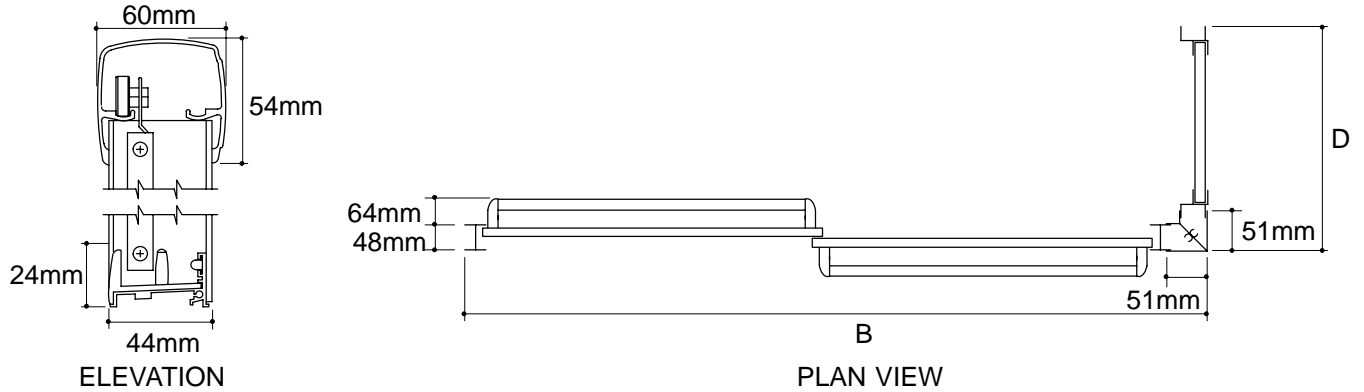

Ordering Information

Applicable product:
Reference models and measurements below.

Installation Notes

Refer to installation instructions included with fixture before beginning installation.

Roughing-In Notes			
	A	B	D
K-761000	1270-1524mm	1143-1829mm	254-1270mm
Custom			
R—Specified when ordered—Max.1067mm			