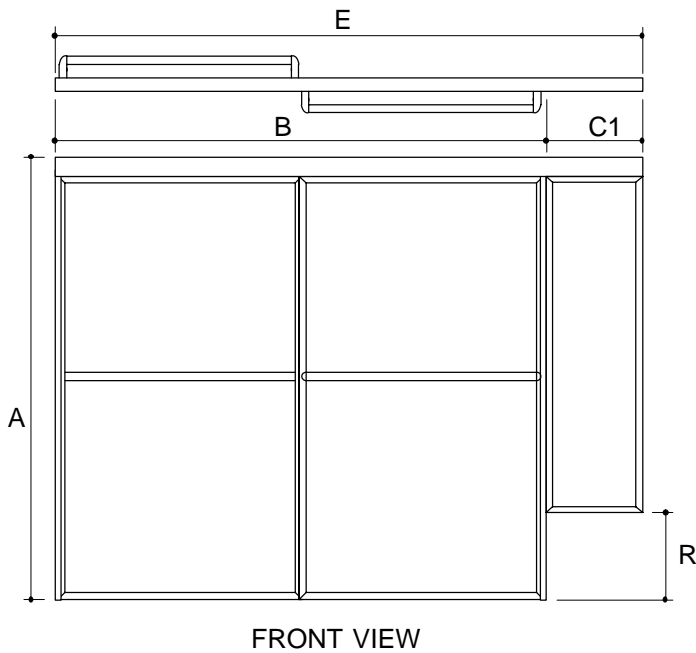

Ordering Information

Applicable product:
Reference models and measurements below.

Installation Notes

Refer to installation instructions included with fixture before beginning installation.

Roughing-In Notes				
	A	B	C1	E
K-731000	1270-1524	1092-1829	203-1270	1295-3099
Custom	mm	mm	mm	mm
R-Specified when ordered-Max.1067mm				