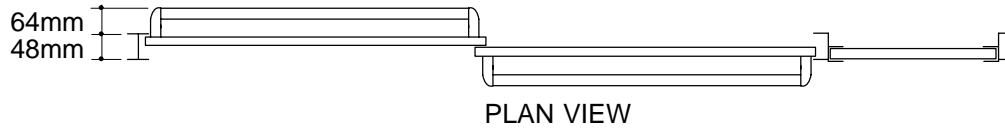

Ordering Information

Applicable product:
Reference models and measurements below.

Installation Notes

Refer to installation instructions included with fixture before beginning installation.

Roughing-In Notes				
	A	B	C1	E
K-731000	1270-1524	1092-1829	203-1270	1295-3099
Custom	mm	mm	mm	mm
R-Specified when ordered-Max.1067mm				