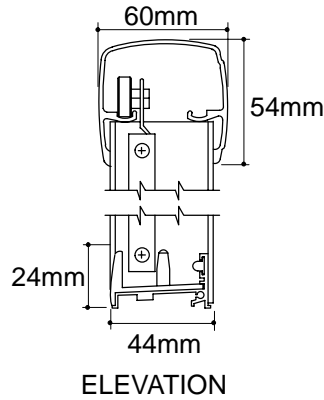

Ordering Information

Applicable product:
Reference models and measurements below.

Installation Notes

Refer to installation instructions included with fixture before beginning installation.

Roughing-In Notes				
	A	B	C1	E
K-731000	1270-1524	1092-1829	203-1270	1295-3099
Custom	mm	mm	mm	mm
R-Specified when ordered-Max.1067mm				