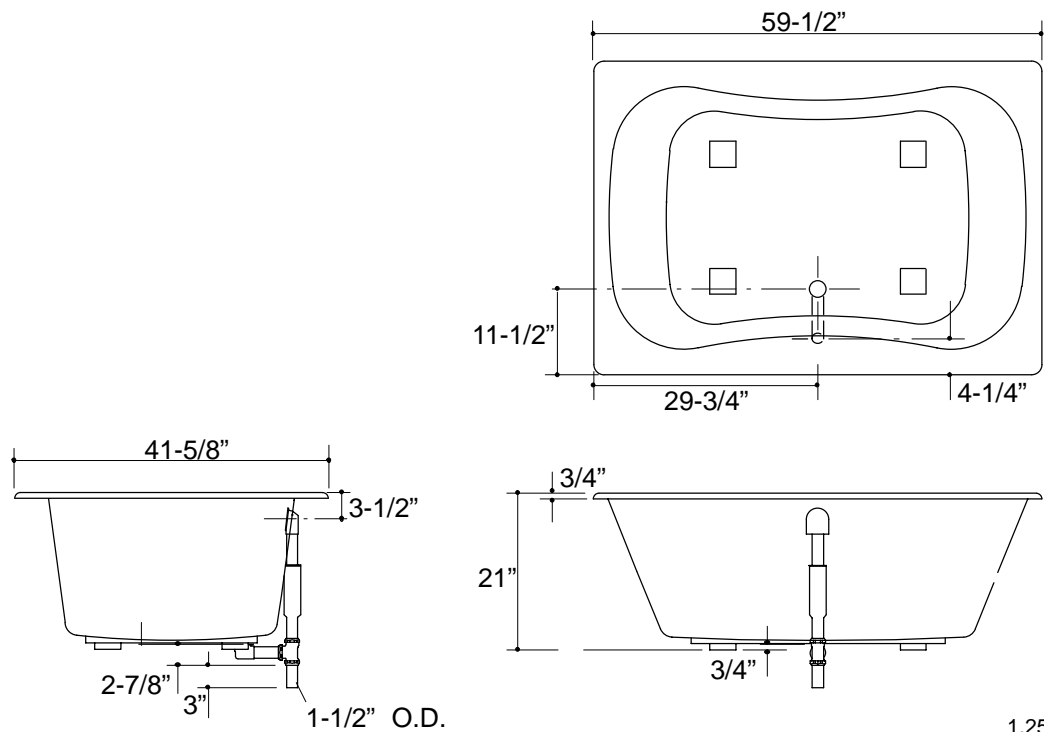

PRODUCT SPECIFICATION:

The bath shall be 59-1/2" in length, 41-5/8" in width, and 21" in height. Bath shall be made of acrylic. Bath shall have optional removable pillow (K-1491). Bath shall be Kohler Model K-1449-_____.

INFINITY™ ∞ BATH™

PRODUCT INFORMATION

Fixture*:	basin area	top area	weight
Bathing well	41" x 29"	56" x 36"	100 lbs.
	water depth	capacity	
To overflow	15"	85 gal.	

* Approximate measurements for comparison only.

Roughing-In Notes	
Cut-out	58" x 40"

1.25>132

PRODUCT DIAGRAM