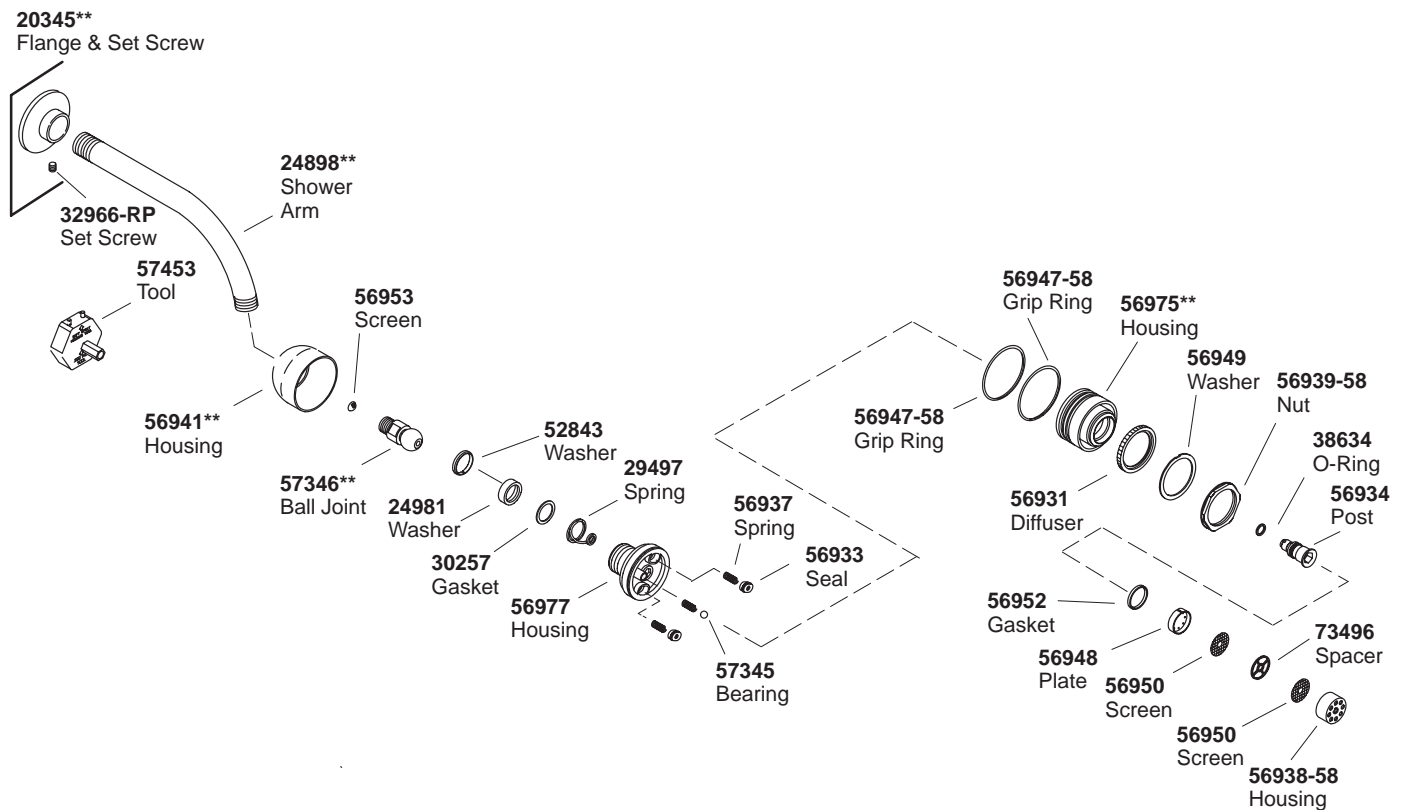

KOHLER® SERVICE PARTS

RITE-TEMP™ BATH AND SHOWER FAUCETS

K#	Valve	3-Way Showerhead	Diverter Spout	Lever Handle	Screw Stops
K-T14640-**-AA		X	X	X	
K-T14641-**-AA		X		X	
K-T14642-**-AA				X	
K-304-K-NA-AA	X				
K-304-KS-NA-AA	X				X

**Finish/color code must be specified when ordering.

**Finish/color code must be specified when ordering.