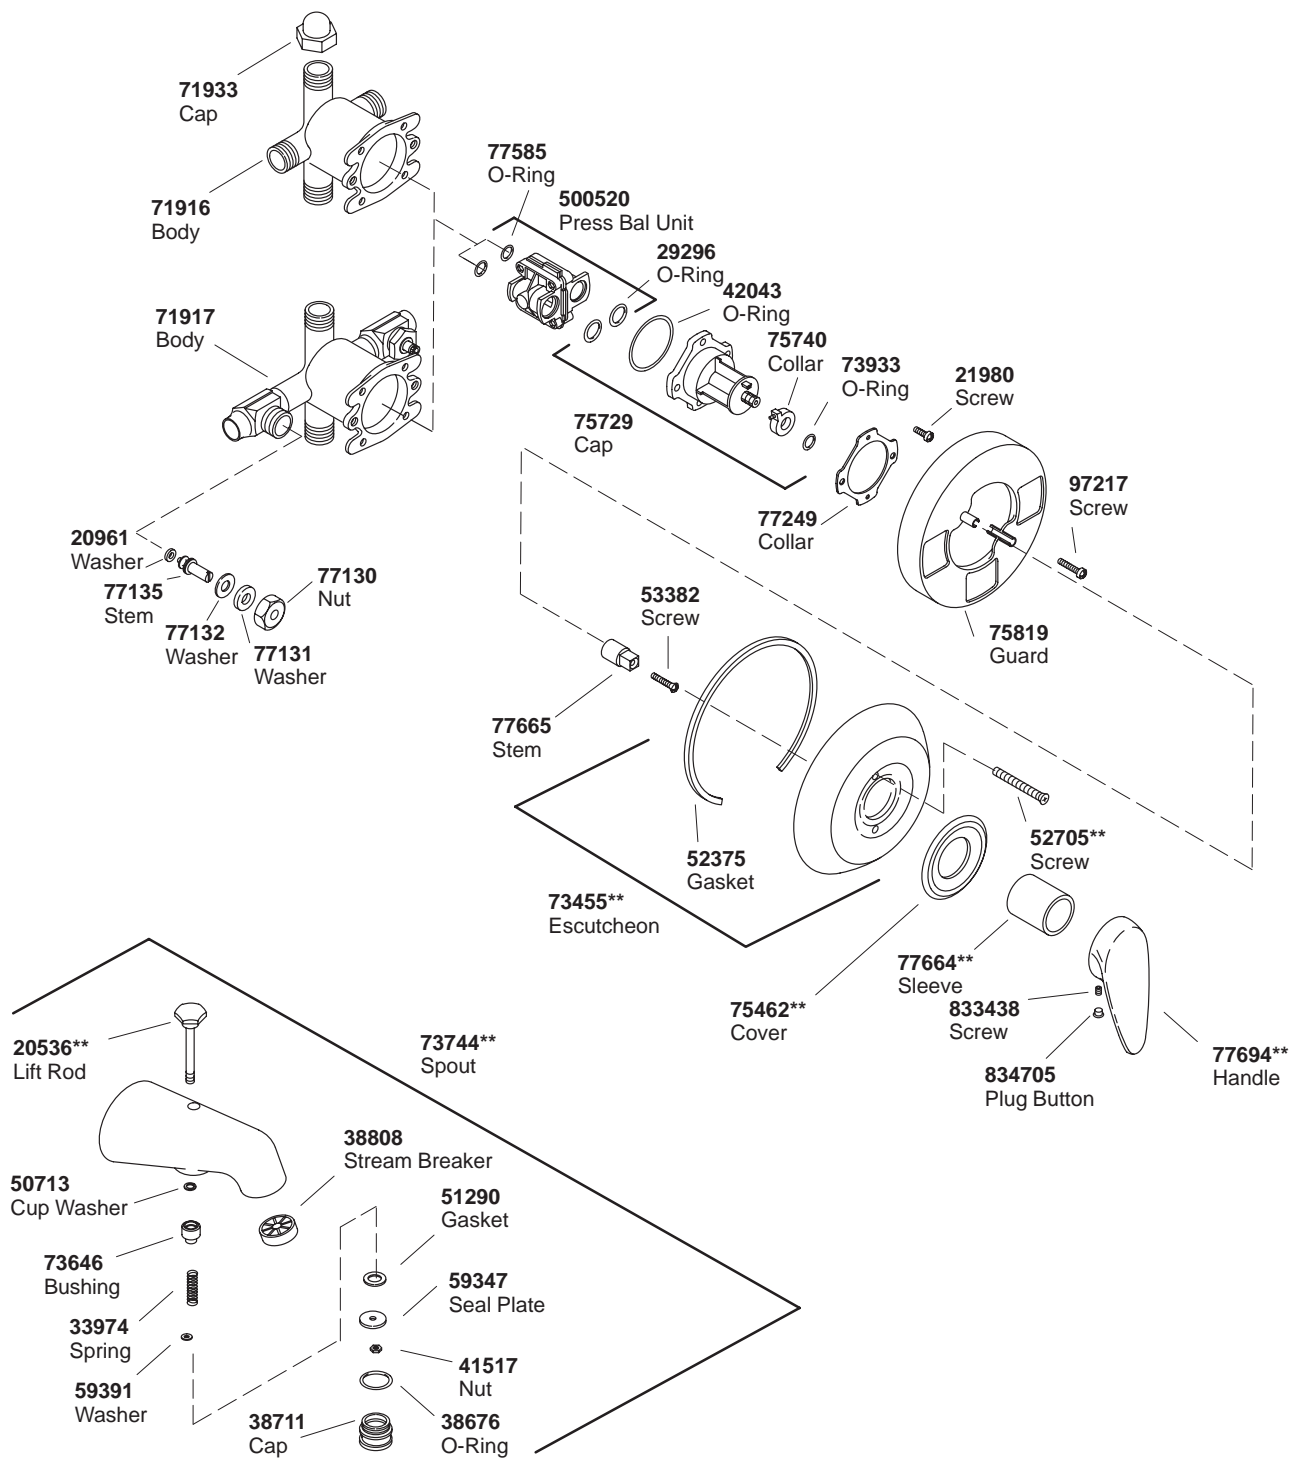

KOHLER® SERVICE PARTS

RITE-TEMP™ BATH AND SHOWER FAUCETS

K#	Valve	3-Way Showerhead	Diverter Spout	Lever Handle	Screw Stops
K-T14640-**-AA		X	X	X	
K-T14641-**-AA		X		X	
K-T14642-**-AA				X	
K-304-K-NA-AA	X				
K-304-KS-NA-AA	X				X

**Finish/color code must be specified when ordering.

**Finish/color code must be specified when ordering.