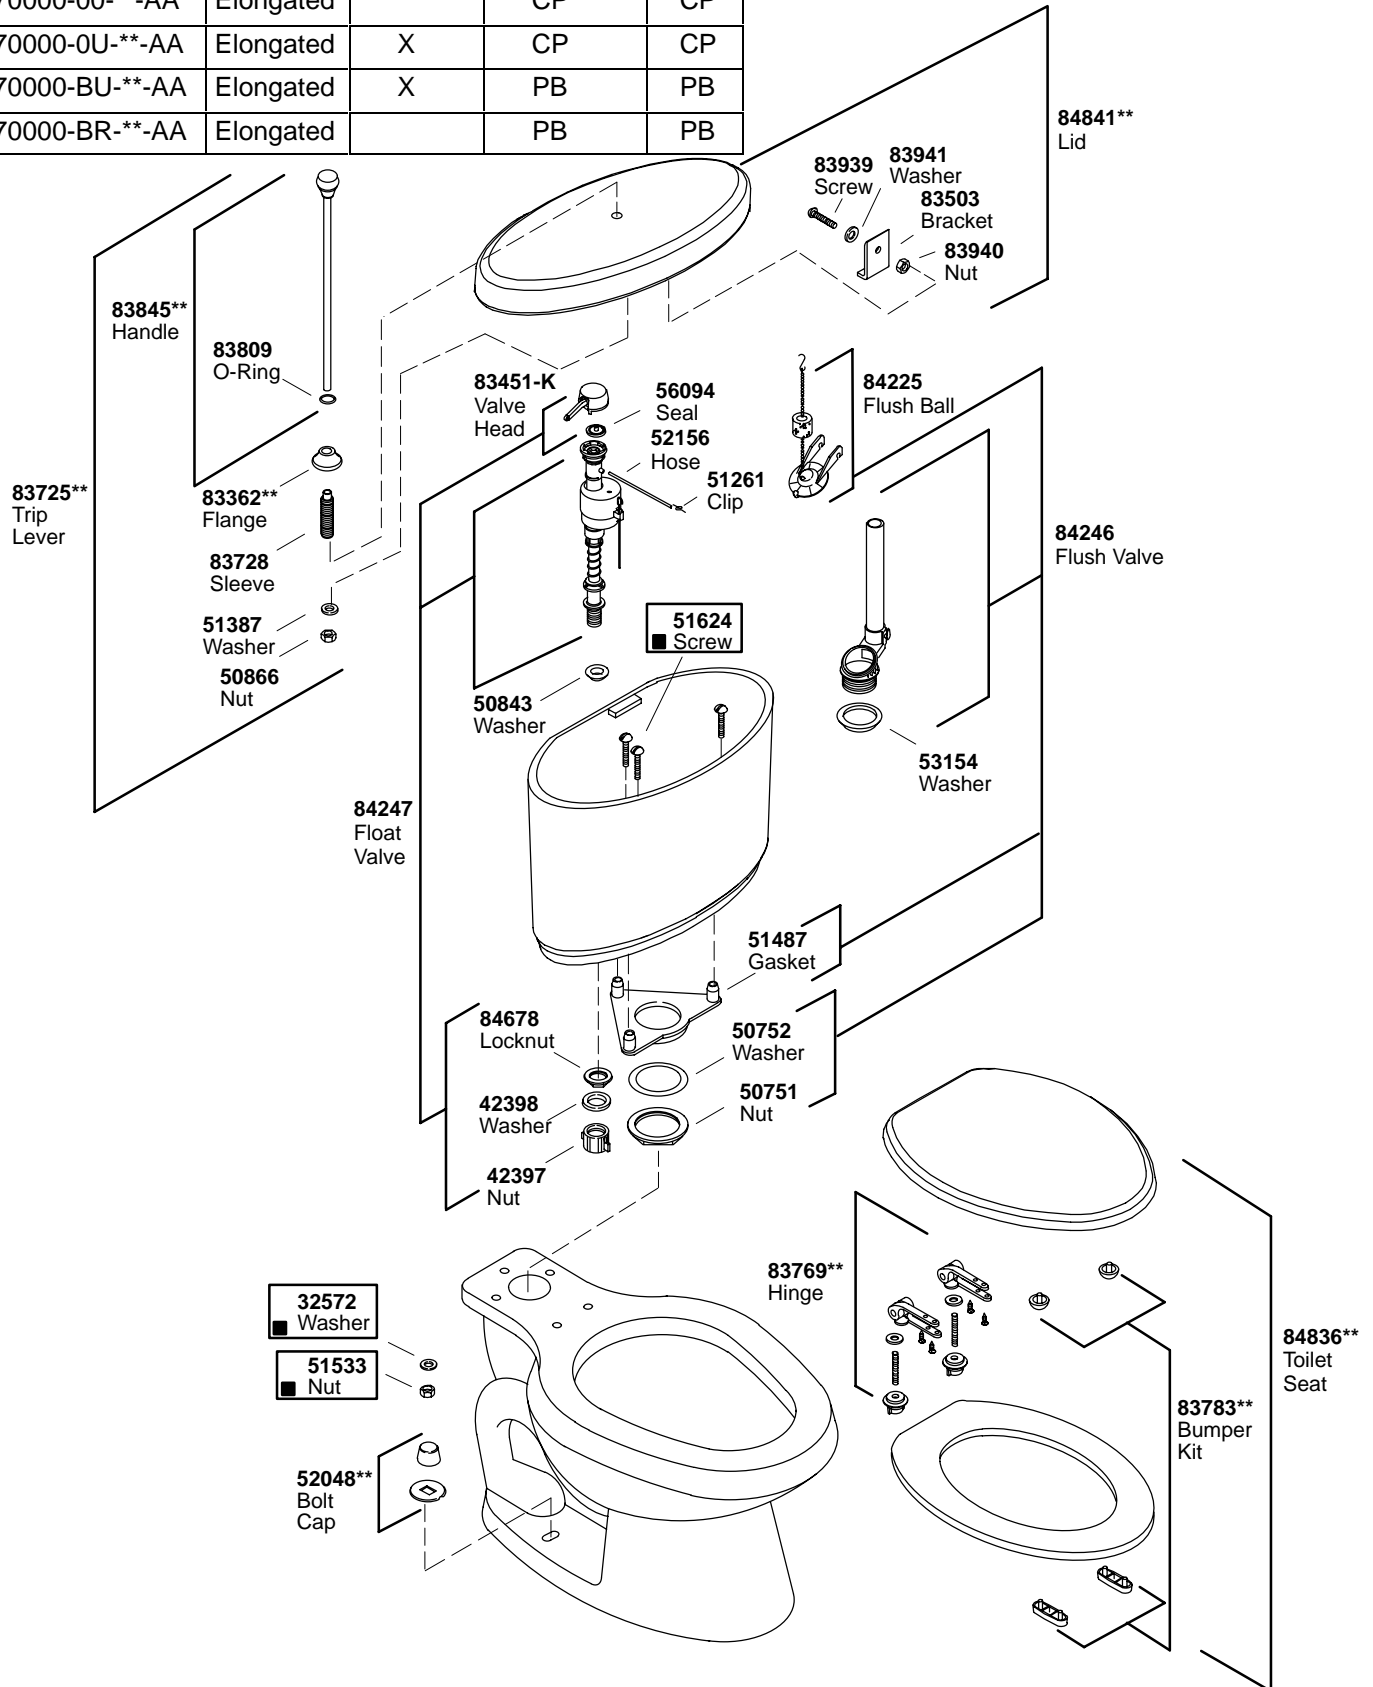

Order#	Bowl	Insulated	Trip Lever Finish	Hinge Finish
P70000-00-**-AA	Elongated		CP	CP
P70000-0U-**-AA	Elongated	X	CP	CP
P70000-BU-**-AA	Elongated	X	PB	PB
P70000-BR-**-AA	Elongated		PB	PB

 30419 Hardware Kit Consists of:
 51624 (3 ea.), **32572** (3 ea.), **51533** (3 ea.)

**Finish/color code must be specified when ordering.