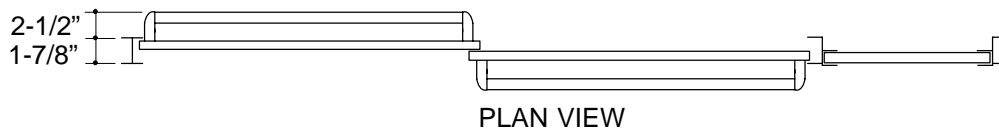

FOCAL

FRONT VIEW

Roughing-In Notes				
	A	B	C1	E
K-721100	50"-72"	39"-60"	8"-50"	47"-110"
Custom				

PRODUCT DIAGRAM

K-721100 Focal Bypass Shower Doors

Page 2 of 2
115869-4-CA (-)

THE BOLD LOOK
OF **KOHLER**®