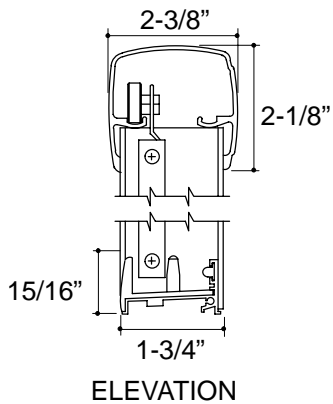

FOCAL

FRONT VIEW

Roughing-In Notes				
	A	B	C1	E
K-721100	50"-72"	39"-60"	8"-50"	47"-110"
Custom				

PRODUCT DIAGRAM

K-721100 Focal Bypass Shower Doors

Page 2 of 2
115869-4-CA (-)

THE BOLD LOOK
OF **KOHLER**®