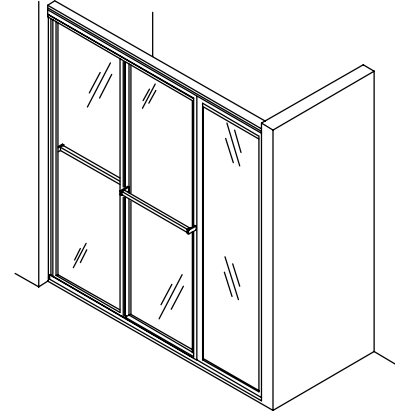

FEATURES

- Reversible header
- Custom and standard sizes
- Heavy duty aluminum anodized frame
- PB/CP towel bar supports for BH/SH frame
- Adjustable hanger brackets
- Three soft bottom guides
- Removable door bumper

CODES/STANDARDS

Specified model meets or exceeds the following:

- ANSI Z97.1 (tempered glass)

GLASS OPTIONS

- B Obscure
- L Clear

COLORS/FINISHES

- 0 White
- SH Bright Silver Finish
- BH Bright Brass Finish

SPECIFIED MODEL:

Model	Application	Glass Options		Frame Finishes/Colors		
		B	L	SH	BH	0
K-721100 Custom	Shower	☐	☐	☐	☐	☐

PRODUCT SPECIFICATION:

Focal bypass shower door shall have reversible header. Door shall have custom and standard sizes, with heavy duty aluminum anodized frame. Door shall feature polished brass/chrome plated towel bar supports for BH/SH frame. Door shall include adjustable hanger brackets, three soft bottom guides, and removable door bumper. Shower door shall be Kohler Model K-721100-_____-_____.