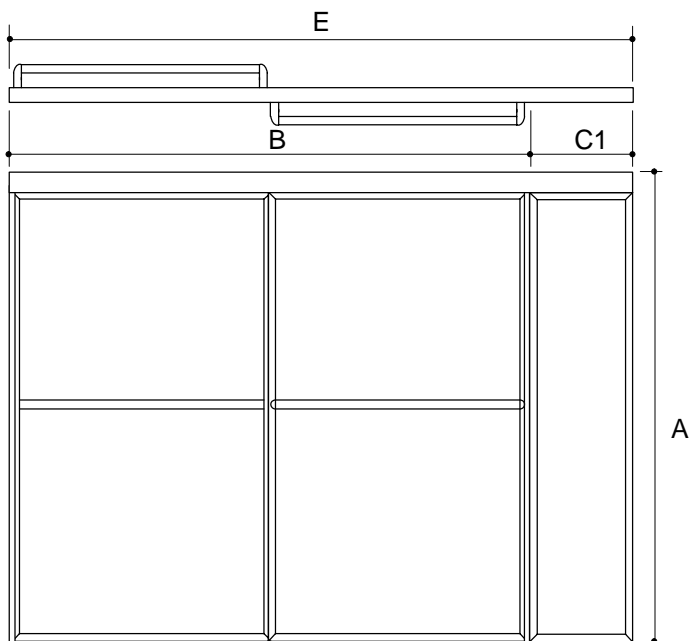

FOCAL

FRONT VIEW

Roughing-In Notes				
	A	B	C1	E
K-721100	50"-72"	39"-60"	8"-50"	47"-110"
Custom				

PRODUCT DIAGRAM

K-721100 Focal Bypass Shower Doors

Page 2 of 2
115869-4-CA (-)

THE BOLD LOOK
OF **KOHLER**®