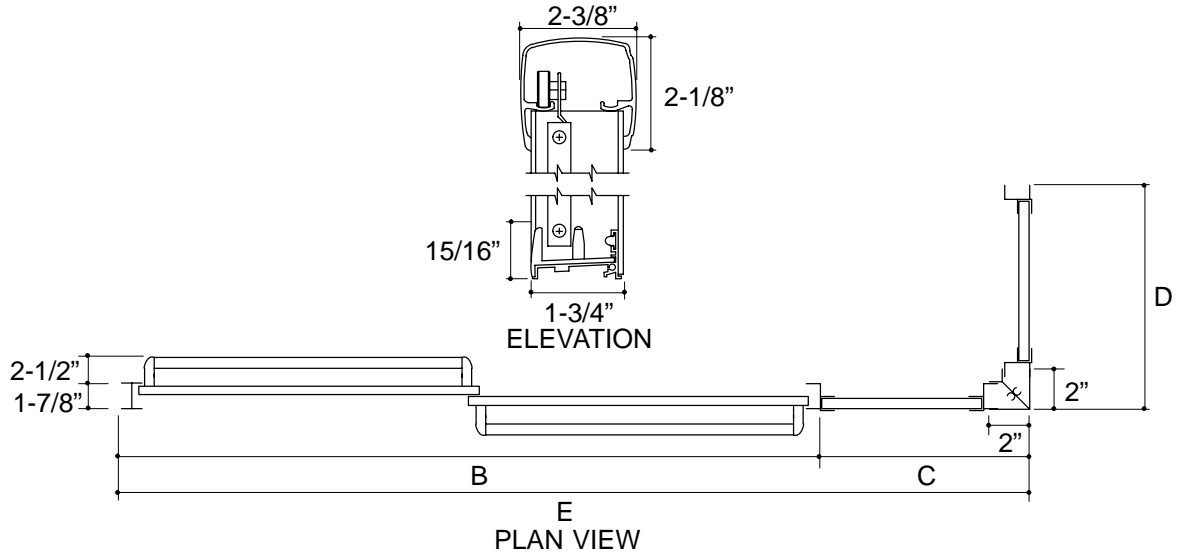

### Ordering Information

Applicable product:  
Reference models and measurements below.

### Installation Notes

Refer to installation instructions included with fixture before beginning installation.

Roughing-In Notes					
	A	B	C	D	E
K-771100	50-72"	39-60"	10-24"	10-50"	49-84"
Custom					