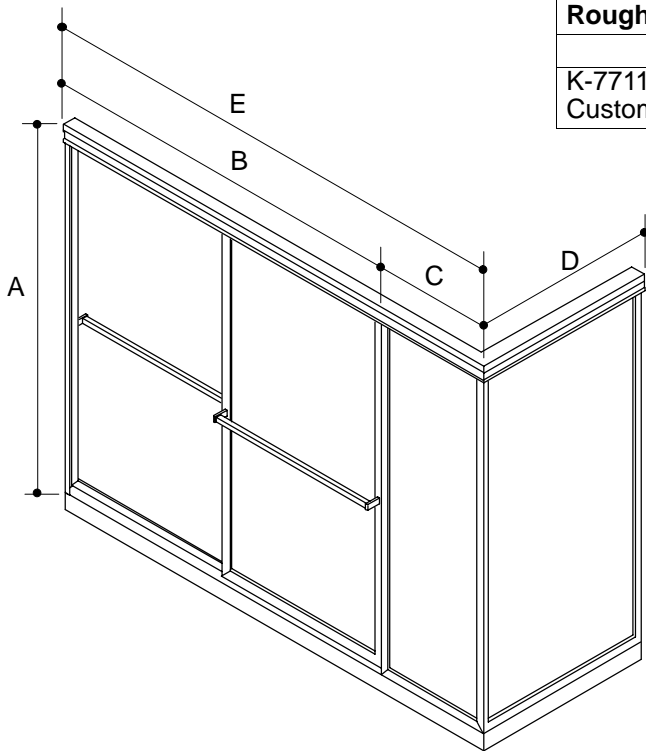

### Ordering Information

Applicable product:  
Reference models and measurements below.

### Installation Notes

Refer to installation instructions included with fixture before beginning installation.

Roughing-In Notes					
	A	B	C	D	E
K-771100	50-72"	39-60"	10-24"	10-50"	49-84"
Custom					