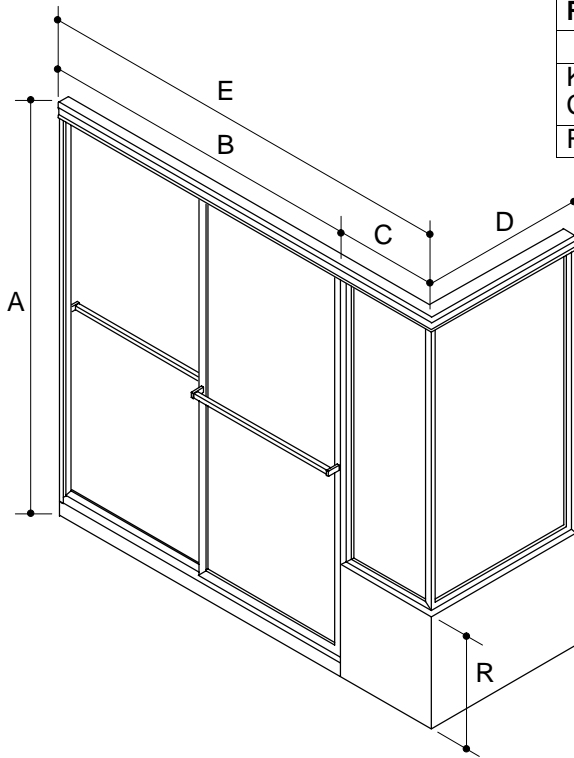

Ordering Information

Applicable product:
Reference models and measurements below.

Installation Notes

Refer to installation instructions included with fixture before beginning installation.

Roughing-In Notes					
	A	B	C	D	E
K-781100	60-72"	39-60"	10-36"	10-50"	49-96"
Custom					
R-Specified when ordered-Max. 52"					