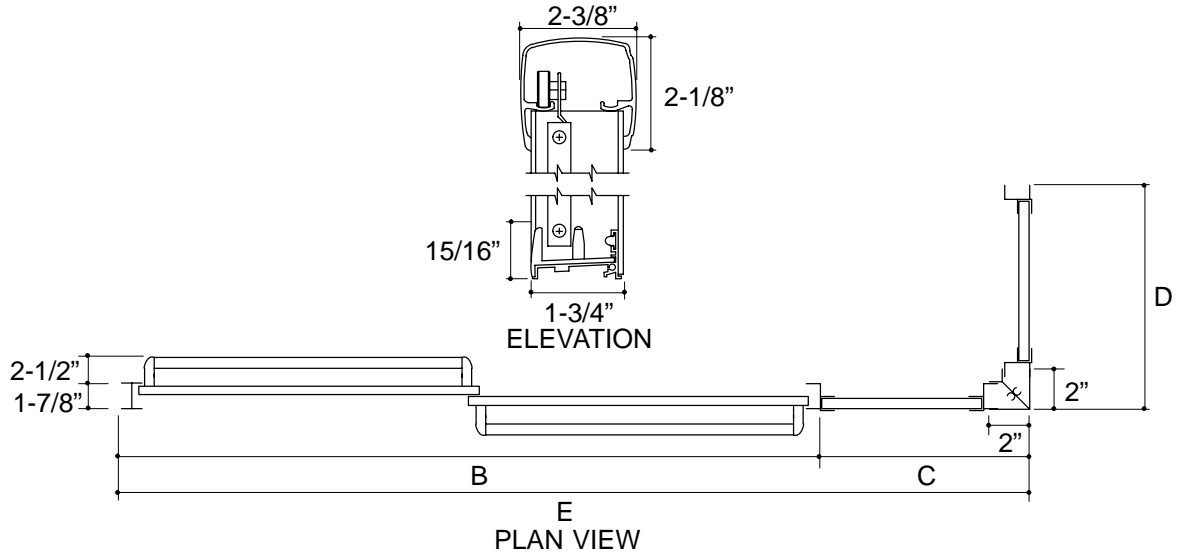

Ordering Information

Applicable product:
Reference models and measurements below.

Installation Notes

Refer to installation instructions included with fixture before beginning installation.

Roughing-In Notes					
	A	B	C	D	E
K-781100	60-72"	39-60"	10-36"	10-50"	49-96"
Custom					
R-Specified when ordered-Max. 52"					