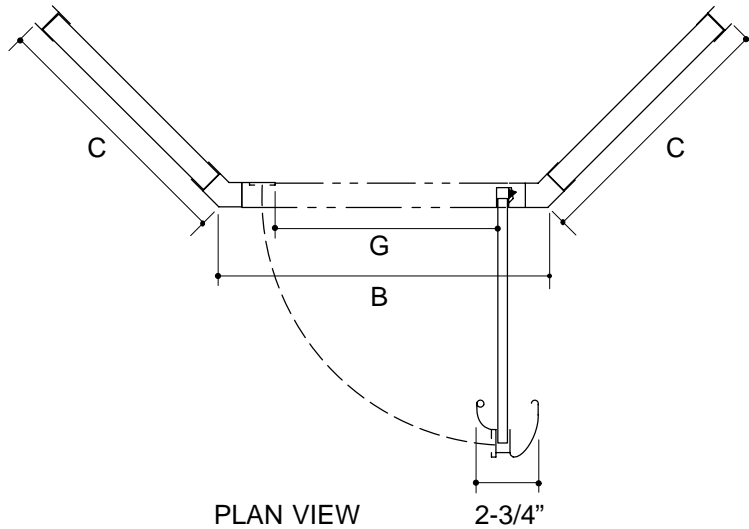

FOCAL

Rough-In Notes	A	B	C	G (MAX.)
K-701611	72"	27-1/4"	15-1/2"	22"
K-701612	72"	27-1/2"	26-13/16"	22"
K-701613	68-1/2"	24-1/4"	18-3/4"	18-3/4"
K-701614	68-1/2"	26-1/2"	15-1/2"	21"
K-701615	68-1/2"	24-1/2"	19-1/2"	19"
K-701616	68-1/2"	22-3/4"	18-1/2"	17-1/4"
K-701617	68-1/2"	24-1/2"	17-3/4"	19"
K-701618	72"	24-1/4"	18-1/2"	18-1/2"
K-701619	68-1/2"	24-3/8"	19-3/16"	18-7/8"
K-701620	68-1/2"	24-1/2"	17-3/16"	19"
K-701621	68-1/2"	24-3/4"	16-3/4"	19-1/4"
K-701622	68-1/2"	23-7/8"	19-1/2"	18-3/8"
K-701623	68-1/2"	24"	16-13/16"	18-1/2"
K-701624	68-1/2"	23-7/8"	18-9/16"	18-3/8"
K-701625	68-1/2"	23-7/8"	19-3/8"	18-3/8"
K-701626	67-1/2"	27-7/8"	15-7/8"	22-3/8"
K-701627	65"	22-3/4"	18-1/2"	17-1/4"
K-701630	65"	23"	18-1/2"	17-1/2"
K-701631	65"	22-5/8"	17-1/2"	17-1/8"

Note: Dimensions are taken on centerline of curb/threshold at the rough opening.

PRODUCT DIAGRAM

K-701611 Focal Pivot Neo-Angle Shower Doors

Page 2 of 2
115875-4-DA (-)

THE BOLD LOOK
OF **KOHLER**