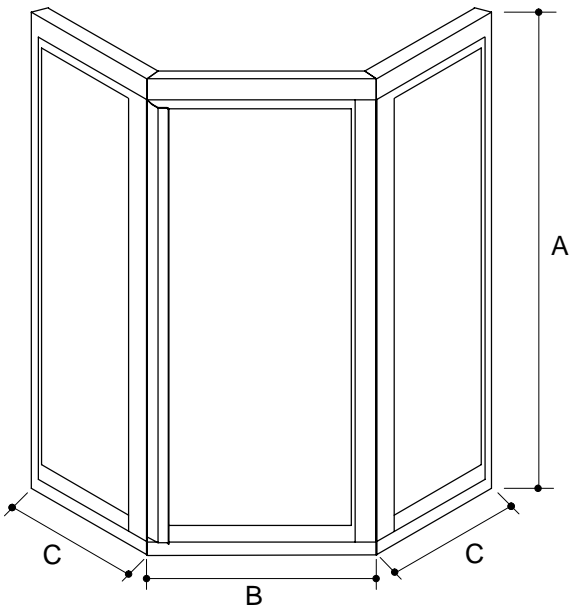

FOCAL

Rough-In Notes	A	B	C	G (MAX.)
K-701611	72"	27-1/4"	15-1/2"	22"
K-701612	72"	27-1/2"	26-13/16"	22"
K-701613	68-1/2"	24-1/4"	18-3/4"	18-3/4"
K-701614	68-1/2"	26-1/2"	15-1/2"	21"
K-701615	68-1/2"	24-1/2"	19-1/2"	19"
K-701616	68-1/2"	22-3/4"	18-1/2"	17-1/4"
K-701617	68-1/2"	24-1/2"	17-3/4"	19"
K-701618	72"	24-1/4"	18-1/2"	18-1/2"
K-701619	68-1/2"	24-3/8"	19-3/16"	18-7/8"
K-701620	68-1/2"	24-1/2"	17-3/16"	19"
K-701621	68-1/2"	24-3/4"	16-3/4"	19-1/4"
K-701622	68-1/2"	23-7/8"	19-1/2"	18-3/8"
K-701623	68-1/2"	24"	16-13/16"	18-1/2"
K-701624	68-1/2"	23-7/8"	18-9/16"	18-3/8"
K-701625	68-1/2"	23-7/8"	19-3/8"	18-3/8"
K-701626	67-1/2"	27-7/8"	15-7/8"	22-3/8"
K-701627	65"	22-3/4"	18-1/2"	17-1/4"
K-701630	65"	23"	18-1/2"	17-1/2"
K-701631	65"	22-5/8"	17-1/2"	17-1/8"

Note: Dimensions are taken on centerline of curb/threshold at the rough opening.

PRODUCT DIAGRAM

K-701611 Focal Pivot Neo-Angle Shower Doors

Page 2 of 2
115875-4-DA (-)

THE BOLD LOOK
OF **KOHLER**