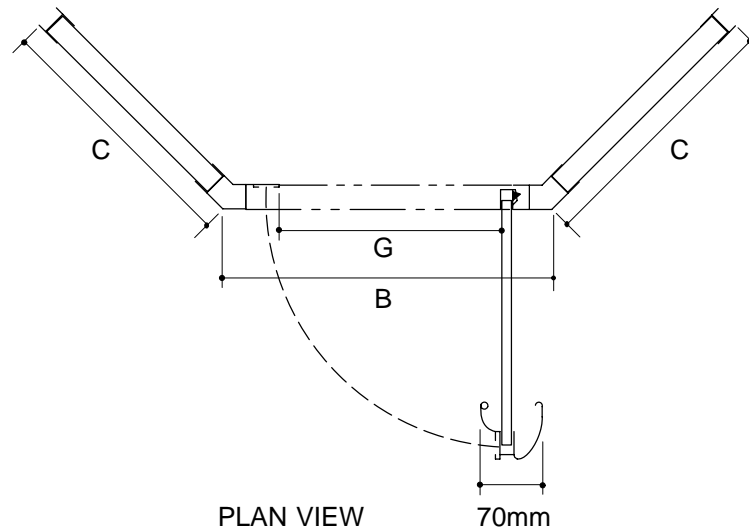

Ordering Information

Applicable product:

Reference models and measurements below.

Installation Notes

Refer to installation instructions included with fixture before beginning installation.

Rough-In Notes	A	B	C	G (MAX.)
K-701611	1829mm	692mm	394mm	559mm
K-701612	1740mm	699mm	681mm	559mm
K-701613	1740mm	616mm	476mm	476mm
K-701614	1740mm	673mm	394mm	533mm
K-701615	1740mm	622mm	495mm	483mm
K-701616	1740mm	578mm	470mm	438mm
K-701617	1740mm	622mm	451mm	483mm
K-701618	1829mm	616mm	470mm	470mm
K-701619	1740mm	619mm	478mm	479mm
K-701620	1740mm	622mm	437mm	483mm
K-701621	1740mm	629mm	425mm	489mm
K-701622	1740mm	606mm	495mm	467mm
K-701623	1740mm	610mm	427mm	470mm
K-701624	1740mm	606mm	471mm	467mm
K-701625	1740mm	606mm	492mm	467mm
K-701626	1715mm	708mm	403mm	568mm
K-701627	1651mm	578mm	470mm	438mm
K-701630	1651mm	584mm	470mm	445mm
K-701631	1651mm	575mm	445mm	435mm

Note: Dimensions are taken on centerline of curb/threshold at the rough opening.