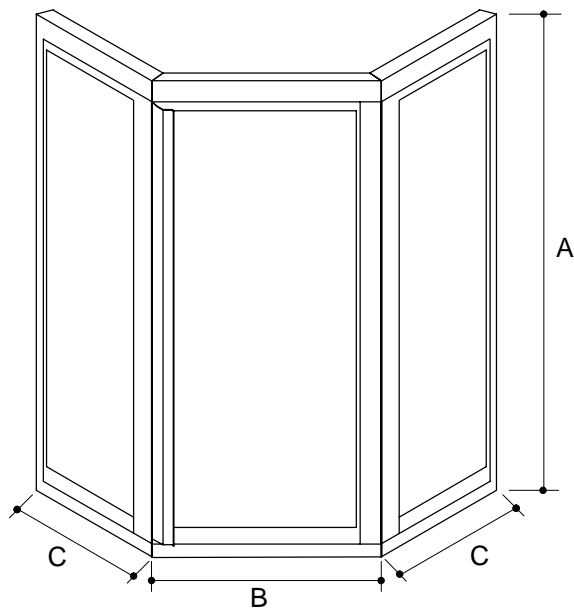

Ordering Information

Applicable product:

Reference models and measurements below.

Installation Notes

Refer to installation instructions included with fixture before beginning installation.

Rough-In Notes	A	B	C	G (MAX.)
K-701611	1829mm	692mm	394mm	559mm
K-701612	1740mm	699mm	681mm	559mm
K-701613	1740mm	616mm	476mm	476mm
K-701614	1740mm	673mm	394mm	533mm
K-701615	1740mm	622mm	495mm	483mm
K-701616	1740mm	578mm	470mm	438mm
K-701617	1740mm	622mm	451mm	483mm
K-701618	1829mm	616mm	470mm	470mm
K-701619	1740mm	619mm	478mm	479mm
K-701620	1740mm	622mm	437mm	483mm
K-701621	1740mm	629mm	425mm	489mm
K-701622	1740mm	606mm	495mm	467mm
K-701623	1740mm	610mm	427mm	470mm
K-701624	1740mm	606mm	471mm	467mm
K-701625	1740mm	606mm	492mm	467mm
K-701626	1715mm	708mm	403mm	568mm
K-701627	1651mm	578mm	470mm	438mm
K-701630	1651mm	584mm	470mm	445mm
K-701631	1651mm	575mm	445mm	435mm

Note: Dimensions are taken on centerline of curb/threshold at the rough opening.