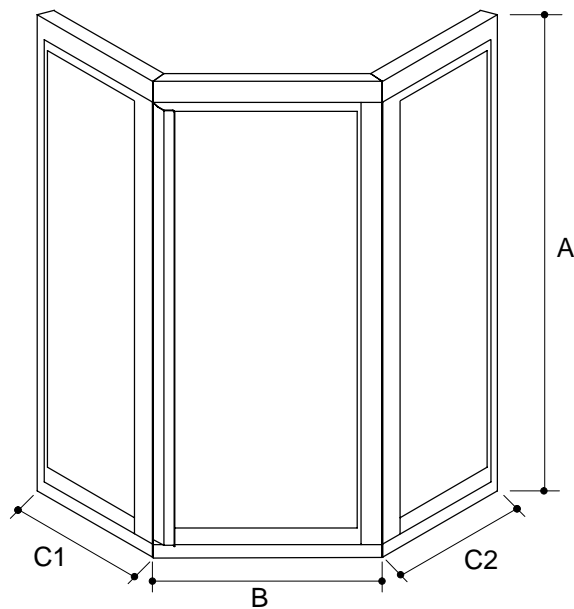

Ordering Information

Applicable product:

Reference models and measurements below.

Installation Notes

Refer to installation instructions included with fixture before beginning installation.

Rough-In Notes	A	B	C1	C2	G (MAX.)
K-701633	1829mm	699mm	384mm	537mm	559mm
K-701635	1829mm	699mm	537mm	537mm	559mm
K-701637	1829mm	699mm	489mm	489mm	559mm

Note: Dimensions are taken on centerline of curb/threshold at the rough opening.