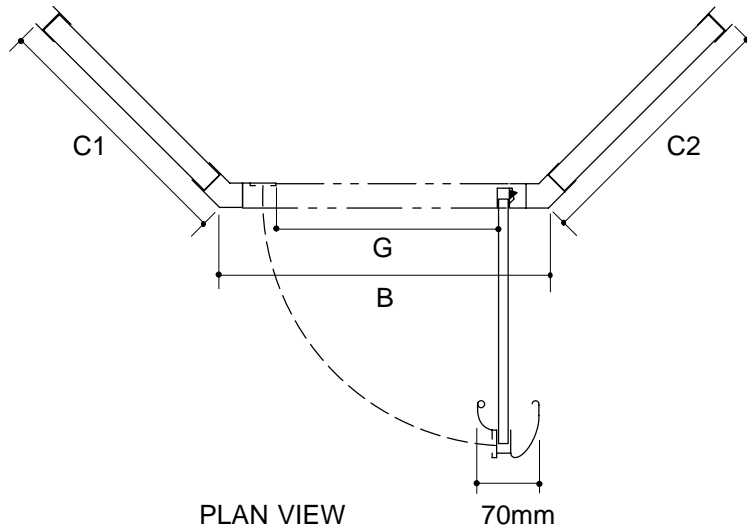

Ordering Information

Applicable product:

Reference models and measurements below.

Installation Notes

Refer to installation instructions included with fixture before beginning installation.

Rough-In Notes	A	B	C1	C2	G (MAX.)
K-701633	1829mm	699mm	384mm	537mm	559mm
K-701635	1829mm	699mm	537mm	537mm	559mm
K-701637	1829mm	699mm	489mm	489mm	559mm

Note: Dimensions are taken on centerline of curb/threshold at the rough opening.