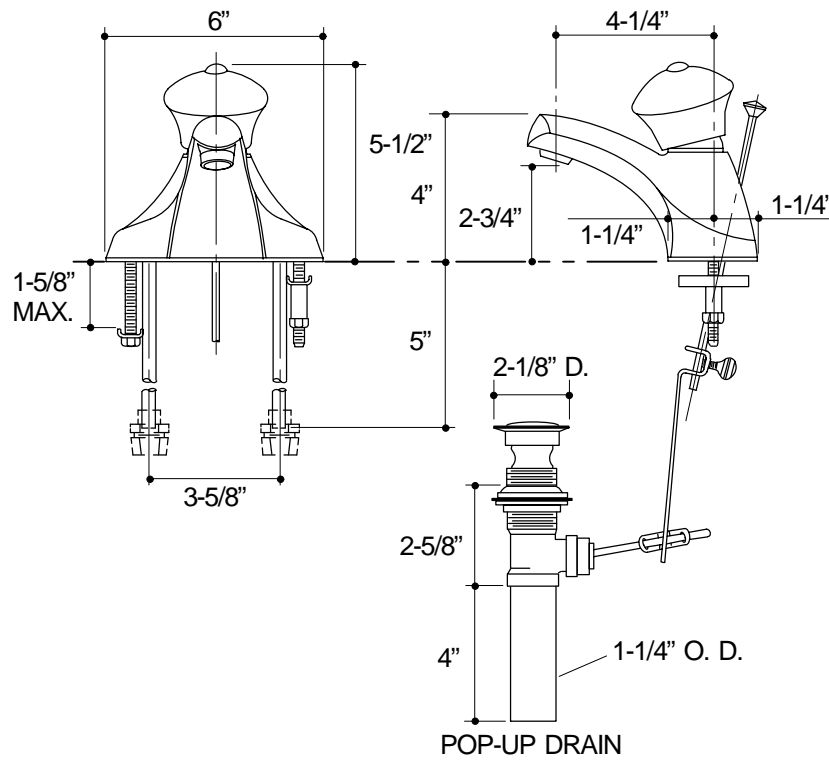

**LAVATORY FAUCET
K-P15181
PROJECT PACK**

FEATURES

- Metal construction
- For 4" centers
- One-piece self-contained ceramic disc valve allows both volume and temperature control
- Temperature memory allowing faucet to be turned on and off at any temperature setting
- High-temperature limit stop
- 4-1/4" spout
- Metal throatplate
- 2.0 gallons per minute
- Pop-up drain with lift rod and tailpiece
- Sculptured acrylic handle
- Optional ground joint connections, 16" long supply tubes, and plastic drain
- Packaged six per case

SPECIFIED MODEL:

Model	Description	<input type="checkbox"/> CP	<input type="checkbox"/> PB
K-P15181	Coralais Single-Control Centerset Lavatory Faucet with Drain	<input type="checkbox"/> CP	<input type="checkbox"/> PB
K-P15181-L	With 16" Long Supply Tubes and Drain	<input type="checkbox"/> CP	<input type="checkbox"/> PB
K-P15181-P	With Ground Joint Connections and Drain	<input type="checkbox"/> CP	<input type="checkbox"/> PB
K-P15181-D	With Plastic Drain	<input type="checkbox"/> CP	
K-P15181-LD	With 16" Long Supply Tubes and Plastic Drain	<input type="checkbox"/> CP	
K-P15181-PD	With Ground Joint Connections and Plastic Drain	<input type="checkbox"/> CP	

PRODUCT SPECIFICATION:

Single-control centerset lavatory faucet shall be of metal construction. The valve shall be a one-piece, self-contained ceramic disc valve, and allows both volume and temperature control. The valve shall feature temperature memory, allowing the faucet to be turned on and off at any temperature setting, and includes a high-temperature limit stop. Product shall include 4" centers, 4-1/4" spout, pop-up drain with lift rod and tailpiece, and sculptured acrylic handle. Optional features shall be 16" long supply tubes, ground joint connections, and plastic drain. Faucet shall be Kohler Model K-P15181-_____-_____. Project Pack faucets are packaged six per case.