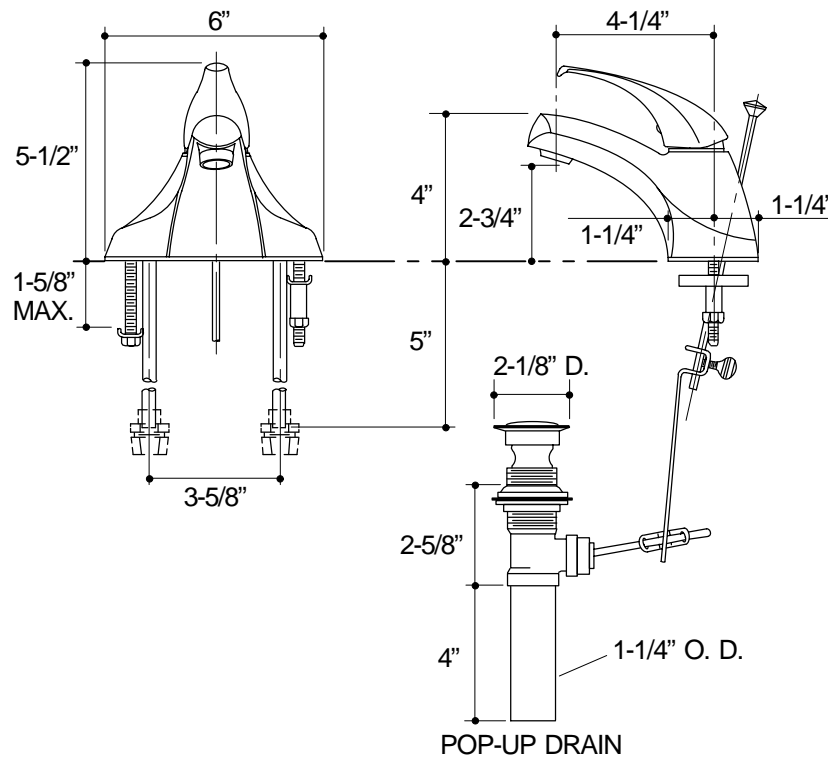

**LAVATORY FAUCET
K-P15182
PROJECT PACK**

FEATURES

- Metal construction
- For 4" centers
- One-piece self-contained ceramic disc valve allows both volume and temperature control
- Temperature memory allowing faucet to be turned on and off at any temperature setting
- High-temperature limit stop
- 4-1/4" spout
- Metal throatplate
- 2.0 gallons per minute
- Pop-up drain with lift rod and tailpiece
- Lever handle
- Optional ground joint connections, 16" long supply tubes, and plastic drain
- Packaged six per case

SPECIFIED MODEL:

Model	Description		
K-P15182	Coralais Single-Control Centerset Lavatory Faucet; With Drain	<input type="checkbox"/> CP	<input type="checkbox"/> PB
K-P15182-L	With 16" Long Supply Tubes; With Drain	<input type="checkbox"/> CP	<input type="checkbox"/> PB
K-P15182-P	With Ground Joint Connections; With Drain	<input type="checkbox"/> CP	<input type="checkbox"/> PB
K-P15182-D	With Plastic Drain	<input type="checkbox"/> CP	
K-P15182-LD	With 16" Long Supply Tubes; With Plastic Drain	<input type="checkbox"/> CP	
K-P15182-PD	With Ground Joint Connections; With Plastic Drain	<input type="checkbox"/> CP	

PRODUCT SPECIFICATION:

Single-control centerset lavatory faucet shall be of metal construction. The valve shall be a one-piece, self-contained ceramic disc valve, and allows both volume and temperature control. The valve shall feature temperature memory, allowing the faucet to be turned on and off at any temperature setting, and includes a high-temperature limit stop. Product shall include 4" centers, 4-1/4" spout, pop-up drain with lift rod and tailpiece, and lever handle. Optional features shall be ground joint connections, 16" long supply tubes, and plastic drain. Faucet shall be Kohler Model K-P15182-_____-_____. Project Pack faucets are packaged six per case.