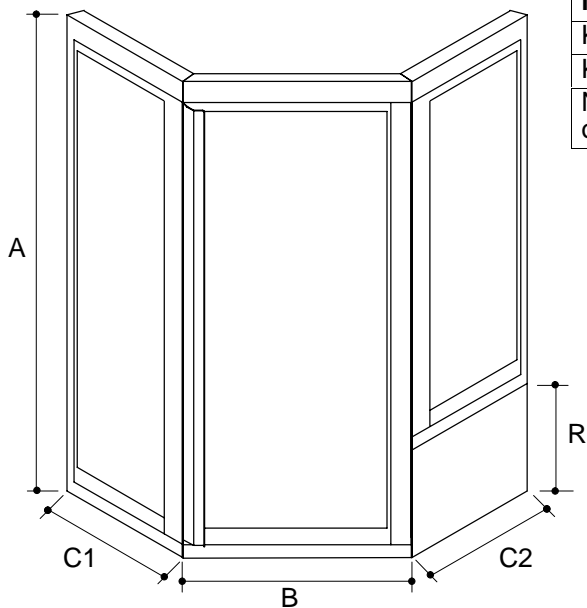

FOCAL

Rough-In Notes	A	B	C1	C2	R	G (MAX.)
K-701639	72"	27-1/2"	15-1/8"	21-1/8"	14-1/4"	22"
K-701641	72"	27-1/2"	21-1/8"	21-1/8"	14-1/4"	22"

Note: Dimensions are taken on centerline of curb/threshold at the rough opening.

PRODUCT DIAGRAM

K-701639, K-701641 Focal Pivot Neo-Angle Shower Doors