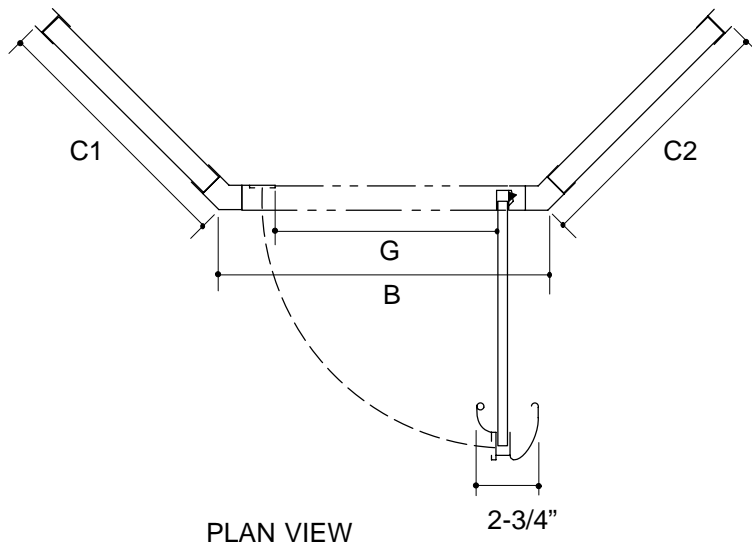

PIVOT NEO-ANGLE SHOWER DOORS

K-701639, K-701641

FEATURES

- 3/4" adjustability per side
- Soft touch foam handle insert
- Corrosion resistant
- Stainless steel hardware
- Full length magnetic strip
- Watertight design
- Right or left door swing

PRODUCT SPECIFICATION:

Focal pivot neo-angle with in-line panel and in-line panel on knee wall shower door. Door shall include 3/4" adjustability per side. Door handle shall have a soft touch foam handle insert. Door shall be corrosion resistant and have stainless steel hardware, with full length magnetic strip. Door shall feature watertight design, with right or left door swing. Shower door shall be Kohler Model K-_____-_____-_____.

FOCAL

Rough-In Notes	A	B	C1	C2	R	G (MAX.)
K-701639	72"	27-1/2"	15-1/8"	21-1/8"	14-1/4"	22"
K-701641	72"	27-1/2"	21-1/8"	21-1/8"	14-1/4"	22"

Note: Dimensions are taken on centerline of curb/threshold at the rough opening.