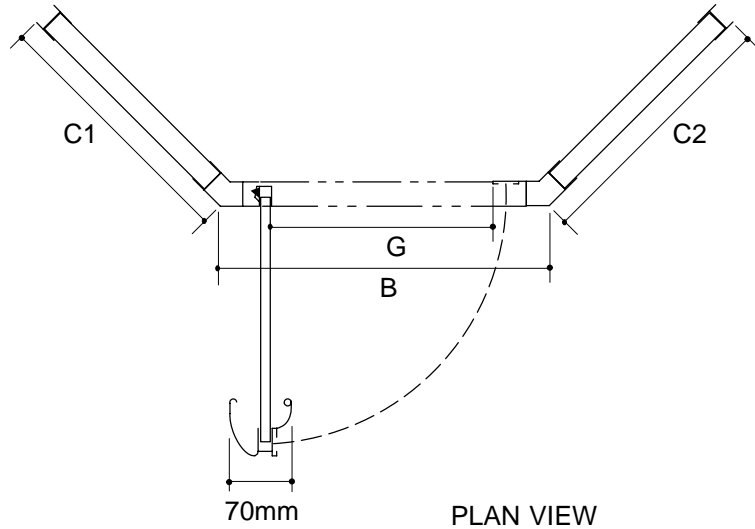

Ordering Information

Applicable product:
Reference models and measurements below.

Installation Notes

Refer to installation instructions included with fixture before beginning installation.

Rough-In Notes	A	B	C1	C2	R	G (MAX.)
K-701640	1829mm	699mm	537mm	384mm	362mm	559mm
K-701642	1829mm	699mm	537mm	537mm	362mm	559mm

Note: Dimensions are taken on centerline of curb/threshold at the rough opening.