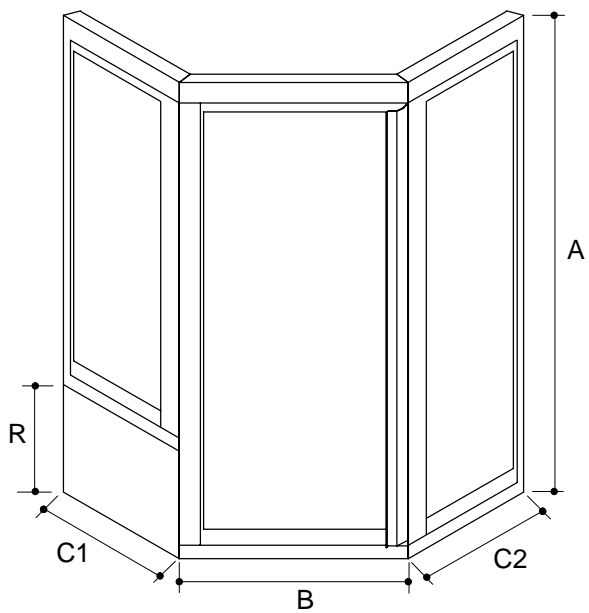

Ordering Information

Applicable product:
Reference models and measurements below.

Installation Notes

Refer to installation instructions included with fixture before beginning installation.

Rough-In Notes	A	B	C1	C2	R	G (MAX.)
K-701640	1829mm	699mm	537mm	384mm	362mm	559mm
K-701642	1829mm	699mm	537mm	537mm	362mm	559mm

Note: Dimensions are taken on centerline of curb/threshold at the rough opening.