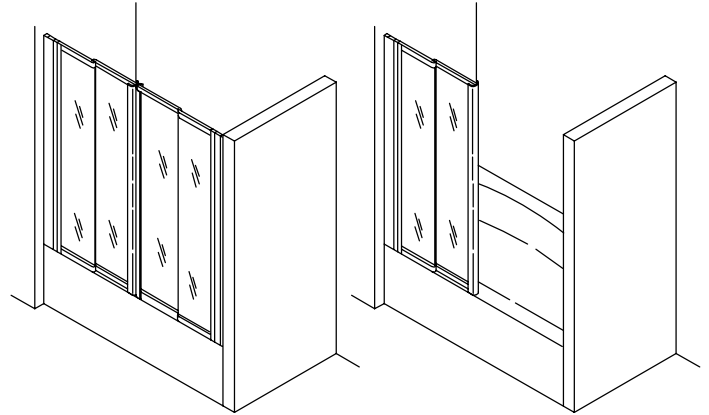

BARRIER FREE SHOWER DOORS

K-704010

FEATURES

- Easy installation
- Fully assembled
- Headerless and trackless design
- 180° pivot rotation
- 3/8" adjustability per side
- Frameless tempered 1/4" (6mm) glass
- No visible fasteners or sharp edges
- Easy cleaning, smooth guide system
- Corrosion proof

CODES/STANDARDS

Specified model meets or exceeds the following:

- ANSI Z97.1 (tempered glass)

GLASS OPTIONS

- L Clear
- P2 Summer Shade™
- P4 Shoji™

COLORS/FINISHES

- 0 White
- SH Bright Silver Finish
- BH Bright Brass Finish

SPECIFIED MODEL:

Model	Application	Glass Options			Frame Finishes/Colors		
		L	P2	P4	SH	BH	0
K-704010	Bath	☐	☐	☐	☐	☐	☐
K-704012	Bath Screen	☐	☐	☐	☐	☐	☐
K-704014	Shower	☐	☐	☐	☐	☐	☐
K-704016	Shower	☐	☐	☐	☐	☐	☐

PRODUCT SPECIFICATION:

Helios barrier free shower doors shall have easy installation and fully assembled. Doors shall be of headerless and trackless design, with 180° pivot rotation and 3/8" adjustability per side. Door shall feature frameless tempered 1/4" (6mm) glass and have no visible fasteners or sharp edges. Door shall be easy cleaning with smooth guide system and be corrosion proof. Shower door shall be Kohler Model K-_____-_____-_____.