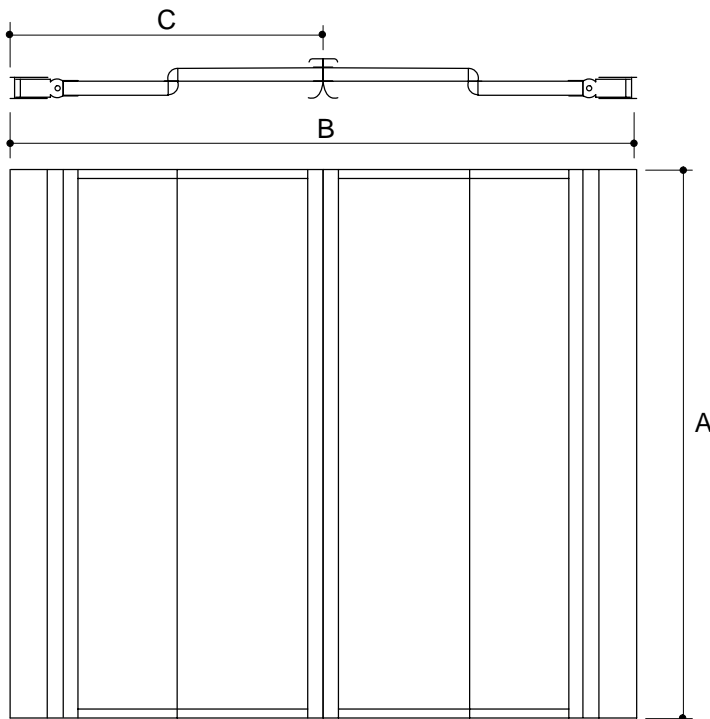

Roughing-In Notes			
	A	B	C
K-704010	55"	48-60"	
K-704012	55"		30"
K-704014	64"	36-48"	
K-704016	64"	48-60"	

PRODUCT DIAGRAM

K-704010 Helios™ Pivot Shower Doors

Page 2 of 2
115906-4-BA (-)