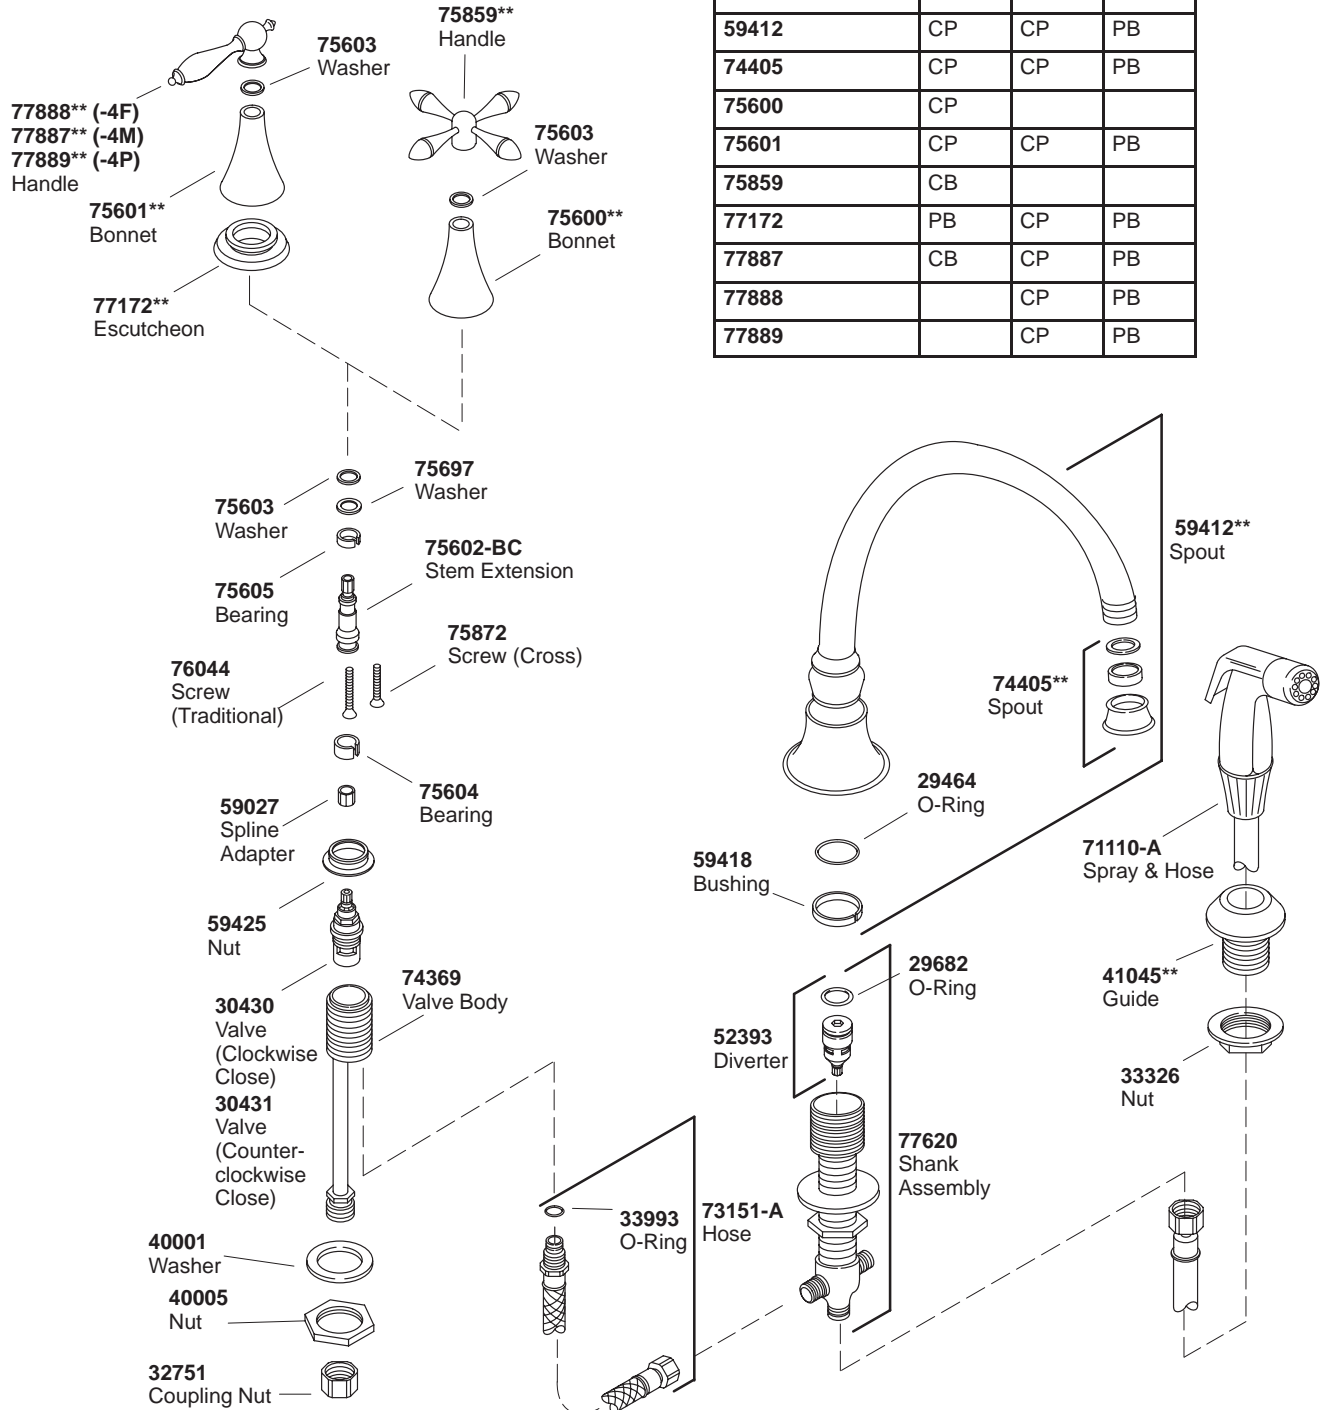

# KOHLER® SERVICE PARTS

## FINIAL FUNDAMENTALS & FINIAL TRADITIONAL KITCHEN SINK FAUCET

K#	Cross Handle	Traditional Handle
K-377-3-**-AA	X	
K-377-4F-**-AA		X
K-377-4M-**-AA		X
K-377-4P-**-AA		X

Order the following parts based on the finish/color code of your faucet.  
Ex: Order 75600-CP for K-377-3-CB

Part #	K# Finish		
	CB	CP	PB
41045	CP	CP	PB
59412	CP	CP	PB
74405	CP	CP	PB
75600	CP		
75601	CP	CP	PB
75859	CB		
77172	PB	CP	PB
77887	CB	CP	PB
77888		CP	PB
77889		CP	PB

\*\*Finish/color code must be specified when ordering.