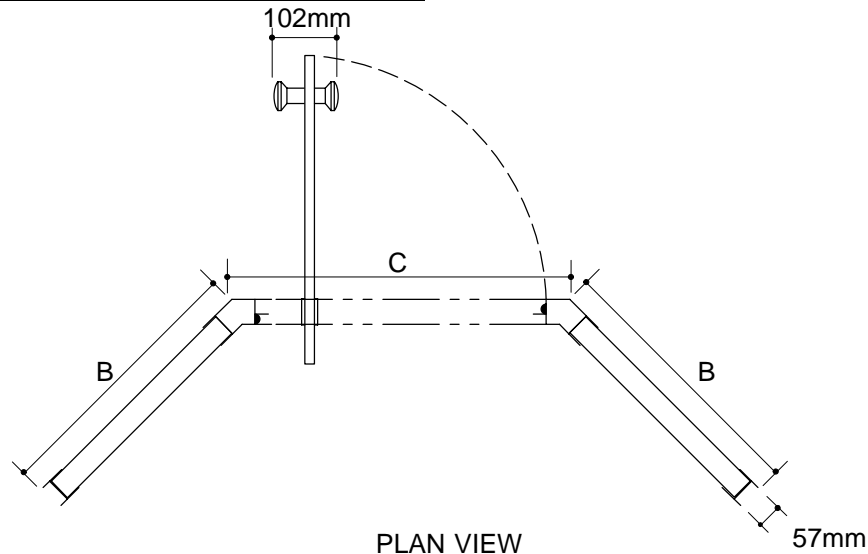

Ordering Information

Applicable product:
Reference models and measurements below.

Installation Notes

Refer to installation instructions included with fixture before beginning installation.

Rough-In Notes	A	B	C
K-705230	1829mm	394mm	692mm
K-705231	1829mm	681mm	699mm
*K-705235	1829mm	457-483mm	
*K-705236	1829mm	483-508mm	
*K-705237	1829mm	508-533mm	

Note: Dimensions are taken on centerline of curb/threshold at the rough opening.

* Side panel kits only. Can be used with any 1829mm Arica pivot doors.