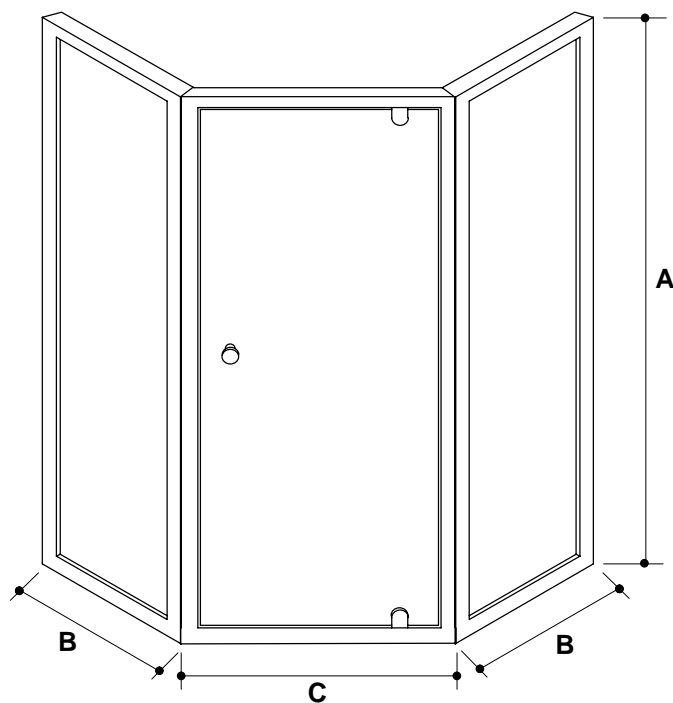

Ordering Information

Applicable product:
Reference models and measurements below.

Installation Notes

Refer to installation instructions included with fixture before beginning installation.

Rough-In Notes	A	B	C
K-705230	1829mm	394mm	692mm
K-705231	1829mm	681mm	699mm
*K-705235	1829mm	457-483mm	
*K-705236	1829mm	483-508mm	
*K-705237	1829mm	508-533mm	

Note: Dimensions are taken on centerline of curb/threshold at the rough opening.

* Side panel kits only. Can be used with any 1829mm Arica pivot doors.