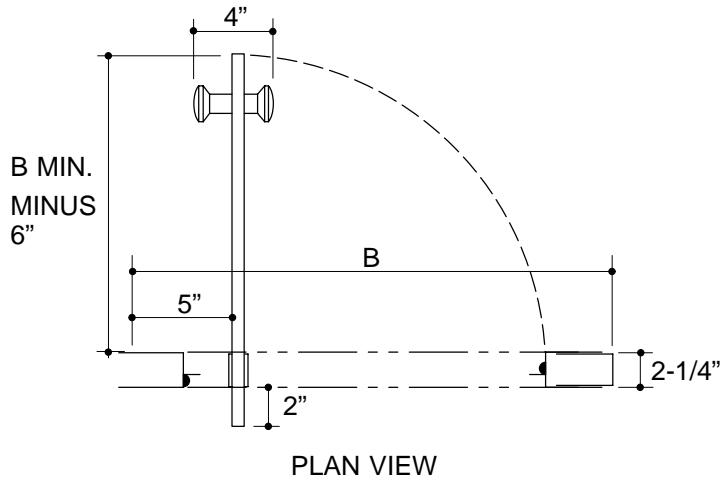

ARICA

Rough-In Notes	A	B
K-705010	72"	22-24"
K-705011	72"	24-26"
K-705012	72"	26-28"
K-705013	72"	28-30"
K-705014	72"	30-32"
K-705015	72"	32-34"
K-705016	72"	34-36"
K-705020	65-1/2"	22-24"
K-705021	65-1/2"	24-26"
K-705022	65-1/2"	26-28"
K-705023	65-1/2"	28-30"
K-705024	65-1/2"	30-32"
K-705025	65-1/2"	32-34"
K-705026	65-1/2"	34-36"

PRODUCT DIAGRAM

K-705010 Arica Pivot Shower Doors

Page 2 of 2
115913-4-AA (-)

THE BOLD LOOK
OF **KOHLER**®