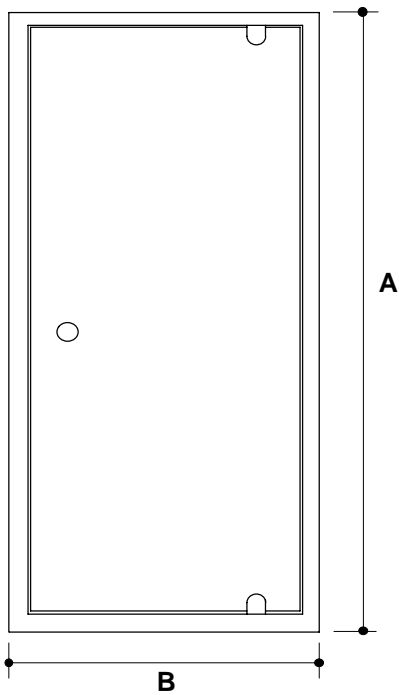

ARICA

Rough-In Notes	A	B
K-705010	72"	22-24"
K-705011	72"	24-26"
K-705012	72"	26-28"
K-705013	72"	28-30"
K-705014	72"	30-32"
K-705015	72"	32-34"
K-705016	72"	34-36"
K-705020	65-1/2"	22-24"
K-705021	65-1/2"	24-26"
K-705022	65-1/2"	26-28"
K-705023	65-1/2"	28-30"
K-705024	65-1/2"	30-32"
K-705025	65-1/2"	32-34"
K-705026	65-1/2"	34-36"

PRODUCT DIAGRAM

K-705010 Arica Pivot Shower Doors

Page 2 of 2
115913-4-AA (-)

THE BOLD LOOK
OF **KOHLER**®