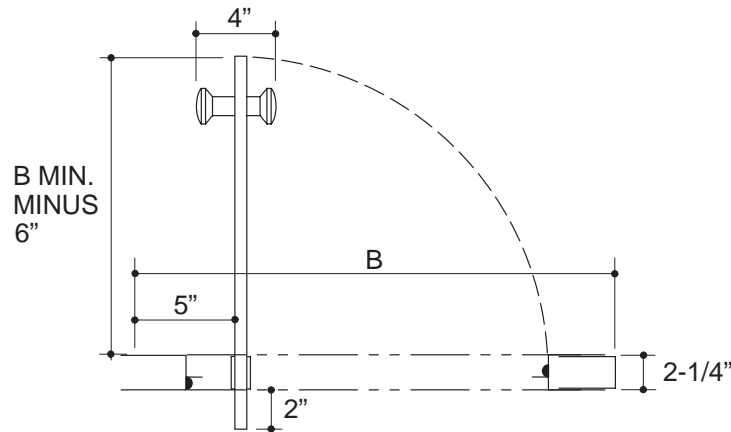

Ordering Information

Applicable product:

Reference models and measurements below.

Installation Notes

Refer to installation instructions included with fixture before beginning installation.

PLAN VIEW

Roughing-In Notes	A	B
K-705010	72"	22-24"
K-705011	72"	24-26"
K-705012	72"	26-28"
K-705013	72"	28-30"
K-705014	72"	30-32"
K-705015	72"	32-34"
K-705016	72"	34-36"
K-705020	65-1/2"	22-24"
K-705021	65-1/2"	24-26"
K-705022	65-1/2"	26-28"
K-705023	65-1/2"	28-30"
K-705024	65-1/2"	30-32"
K-705025	65-1/2"	32-34"
K-705026	65-1/2"	34-36"