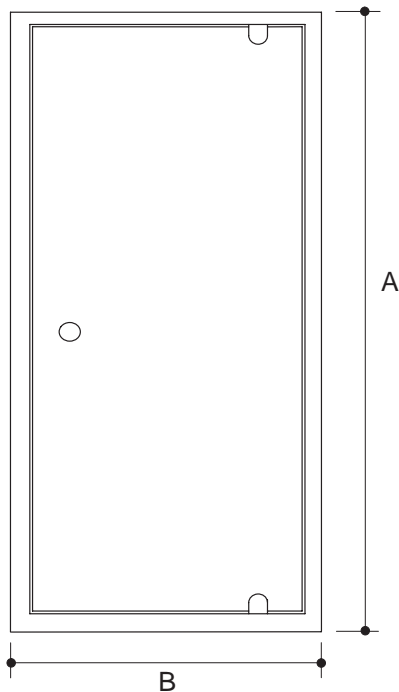

Ordering Information

Applicable product:

Reference models and measurements below.

Installation Notes

Refer to installation instructions included with fixture before beginning installation.

PLAN VIEW

Roughing-In Notes	A	B
K-705010	72"	22-24"
K-705011	72"	24-26"
K-705012	72"	26-28"
K-705013	72"	28-30"
K-705014	72"	30-32"
K-705015	72"	32-34"
K-705016	72"	34-36"
K-705020	65-1/2"	22-24"
K-705021	65-1/2"	24-26"
K-705022	65-1/2"	26-28"
K-705023	65-1/2"	28-30"
K-705024	65-1/2"	30-32"
K-705025	65-1/2"	32-34"
K-705026	65-1/2"	34-36"