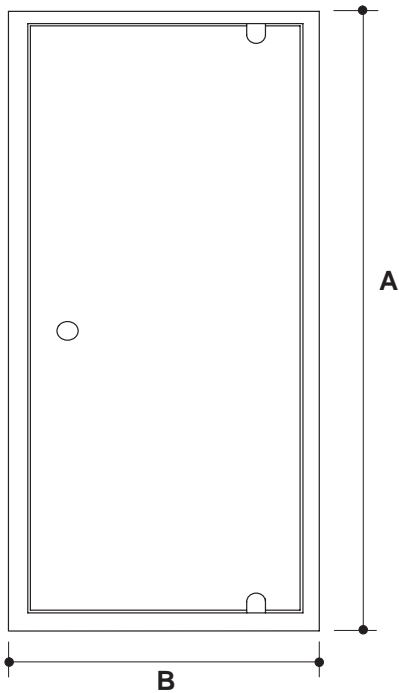

ARICA

Rough-In Notes	A	B
K-705010	72"	22-24"
K-705011	72"	24-26"
K-705012	72"	26-28"
K-705013	72"	28-30"
K-705014	72"	30-32"
K-705015	72"	32-34"
K-705016	72"	34-36"
K-705020	65-1/2"	22-24"
K-705021	65-1/2"	24-26"
K-705022	65-1/2"	26-28"
K-705023	65-1/2"	28-30"
K-705024	65-1/2"	30-32"
K-705025	65-1/2"	32-34"
K-705026	65-1/2"	34-36"

PRODUCT DIAGRAM

K-705010 Arica Pivot Shower Doors

Page 2 of 2
115913-4-AA (-)

THE BOLD LOOK
OF **KOHLER**