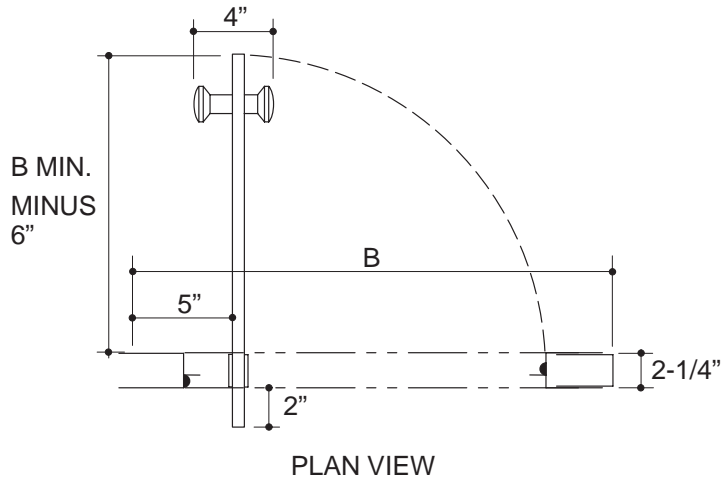

ARICA

Rough-In Notes	A	B
K-705010	72"	22-24"
K-705011	72"	24-26"
K-705012	72"	26-28"
K-705013	72"	28-30"
K-705014	72"	30-32"
K-705015	72"	32-34"
K-705016	72"	34-36"
K-705020	65-1/2"	22-24"
K-705021	65-1/2"	24-26"
K-705022	65-1/2"	26-28"
K-705023	65-1/2"	28-30"
K-705024	65-1/2"	30-32"
K-705025	65-1/2"	32-34"
K-705026	65-1/2"	34-36"

PRODUCT DIAGRAM

K-705010 Arica Pivot Shower Doors

Page 2 of 2
115913-4-AA (-)

THE BOLD LOOK
OF **KOHLER**