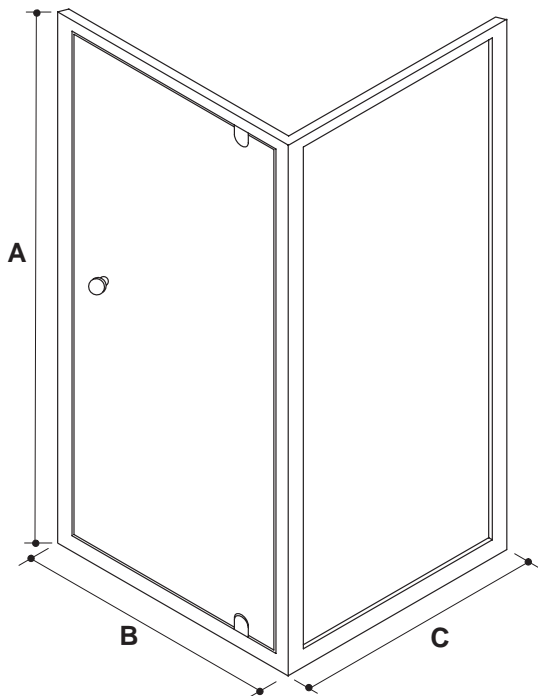

K-705136

FEATURES

- Easy installation, factory preassembled door
- 1" adjustability per side
- Corrosion resistant
- Stainless steel hardware
- Water tight design
- Easy clean removable seals
- Right or left door swing
- 1/4" Frameless glass door panel
- Solid brass door handle

Arica pivot with return panel shower door. Door shall have Door shall have easy installation, with factory preassembled door. Door shall have 1" adjustability per side, be corrosion resistant with stainless steel hardware. Door shall feature water tight design, easy clean removable seals, with right or left door swing and 1/4" frameless glass door panel. Door shall have solid brass door handle. Shower door shall be Kohler Model K-705136-_____-_____.

ARICA

NOTE: RETURN PANEL MAY BE ATTACHED ON EITHER SIDE.
PLAN VIEW

Rough-In Notes	A	B	C
K-705136	72"	34"	34"

PRODUCT DIAGRAM

K-705136 Arica Pivot Shower Doors

Page 2 of 2
115914-4-AA (-)

THE BOLD LOOK
OF **KOHLER**®