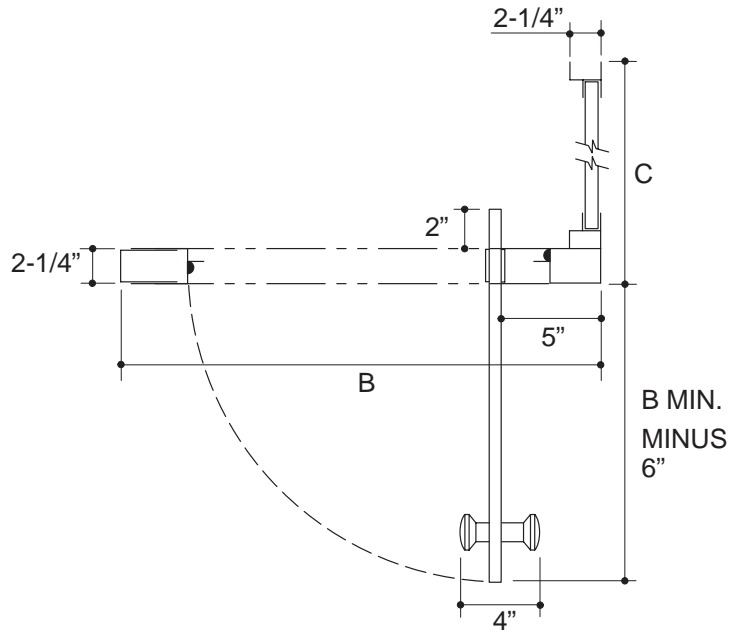

K-705136

FEATURES

- Easy installation, factory preassembled door
- 1" adjustability per side
- Corrosion resistant
- Stainless steel hardware
- Water tight design
- Easy clean removable seals
- Right or left door swing
- 1/4" Frameless glass door panel
- Solid brass door handle

Arica pivot with return panel shower door. Door shall have Door shall have easy installation, with factory preassembled door. Door shall have 1" adjustability per side, be corrosion resistant with stainless steel hardware. Door shall feature water tight design, easy clean removable seals, with right or left door swing and 1/4" frameless glass door panel. Door shall have solid brass door handle. Shower door shall be Kohler Model K-705136-_____-_____.

ARICA

NOTE: RETURN PANEL MAY BE ATTACHED ON EITHER SIDE.
PLAN VIEW

Rough-In Notes	A	B	C
K-705136	72"	34"	34"

PRODUCT DIAGRAM

K-705136 Arica Pivot Shower Doors

Page 2 of 2
115914-4-AA (-)

THE BOLD LOOK
OF **KOHLER**®