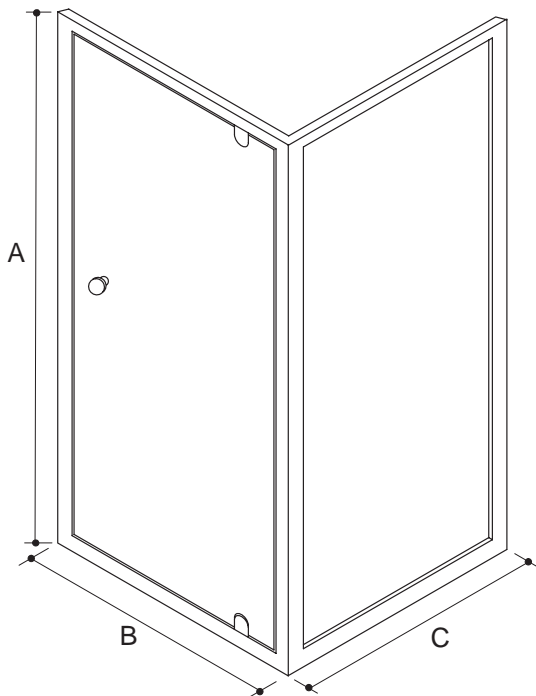

Ordering Information

Applicable product:

Reference models and measurements below.

Installation Notes

Refer to installation instructions included with fixture before beginning installation.

NOTE: RETURN PANEL MAY BE ATTACHED ON EITHER SIDE.

Rough-In Notes	A	B	C
K-705136	1829mm	864mm	864mm