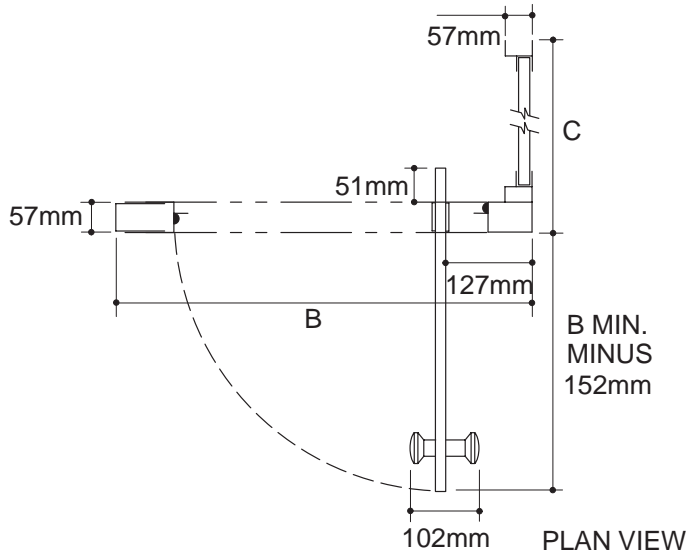

Ordering Information

Applicable product:

Reference models and measurements below.

Installation Notes

Refer to installation instructions included with fixture before beginning installation.

NOTE: RETURN PANEL MAY BE ATTACHED ON EITHER SIDE.

Rough-In Notes	A	B	C
K-705136	1829mm	864mm	864mm