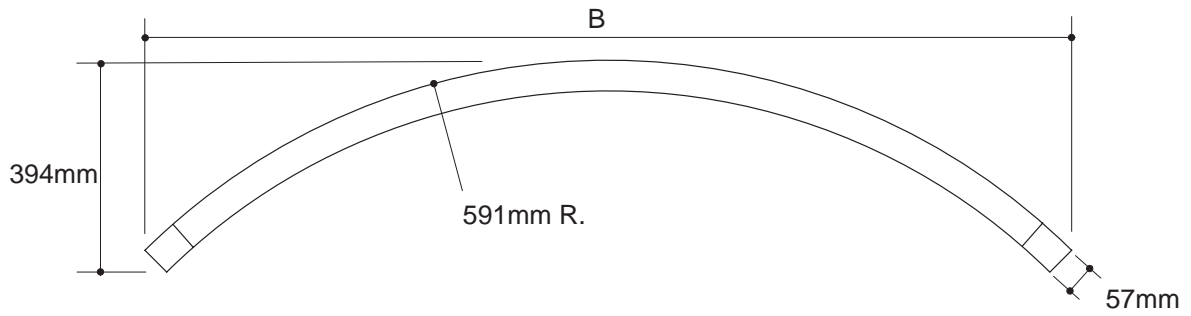

**Ordering Information**

Applicable product:
Reference models and measurements below.

**Installation Notes**

Refer to installation instructions included with fixture before beginning installation.

PLAN VIEW

Roughing-In Notes	A	B
K-705250	1829mm	914mm