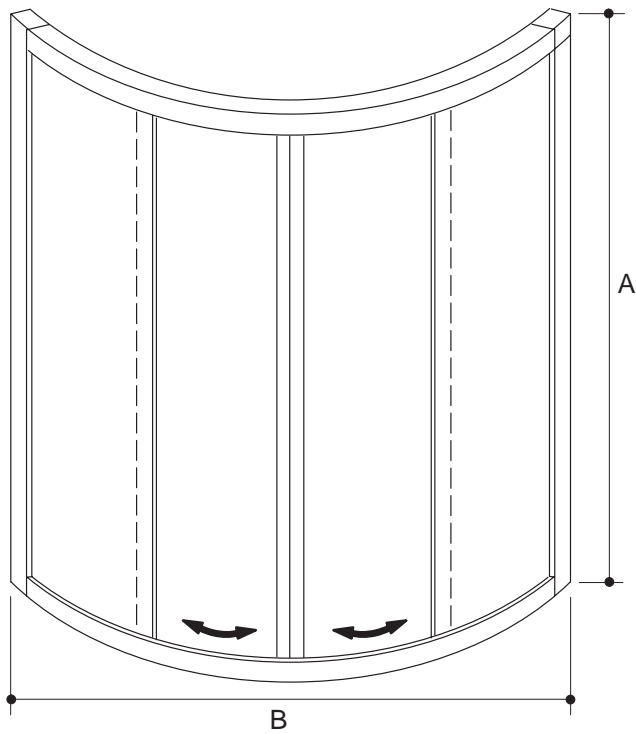

**Ordering Information**

Applicable product:
Reference models and measurements below.

**Installation Notes**

Refer to installation instructions included with fixture before beginning installation.

PLAN VIEW

Roughing-In Notes	A	B
K-705250	1829mm	914mm