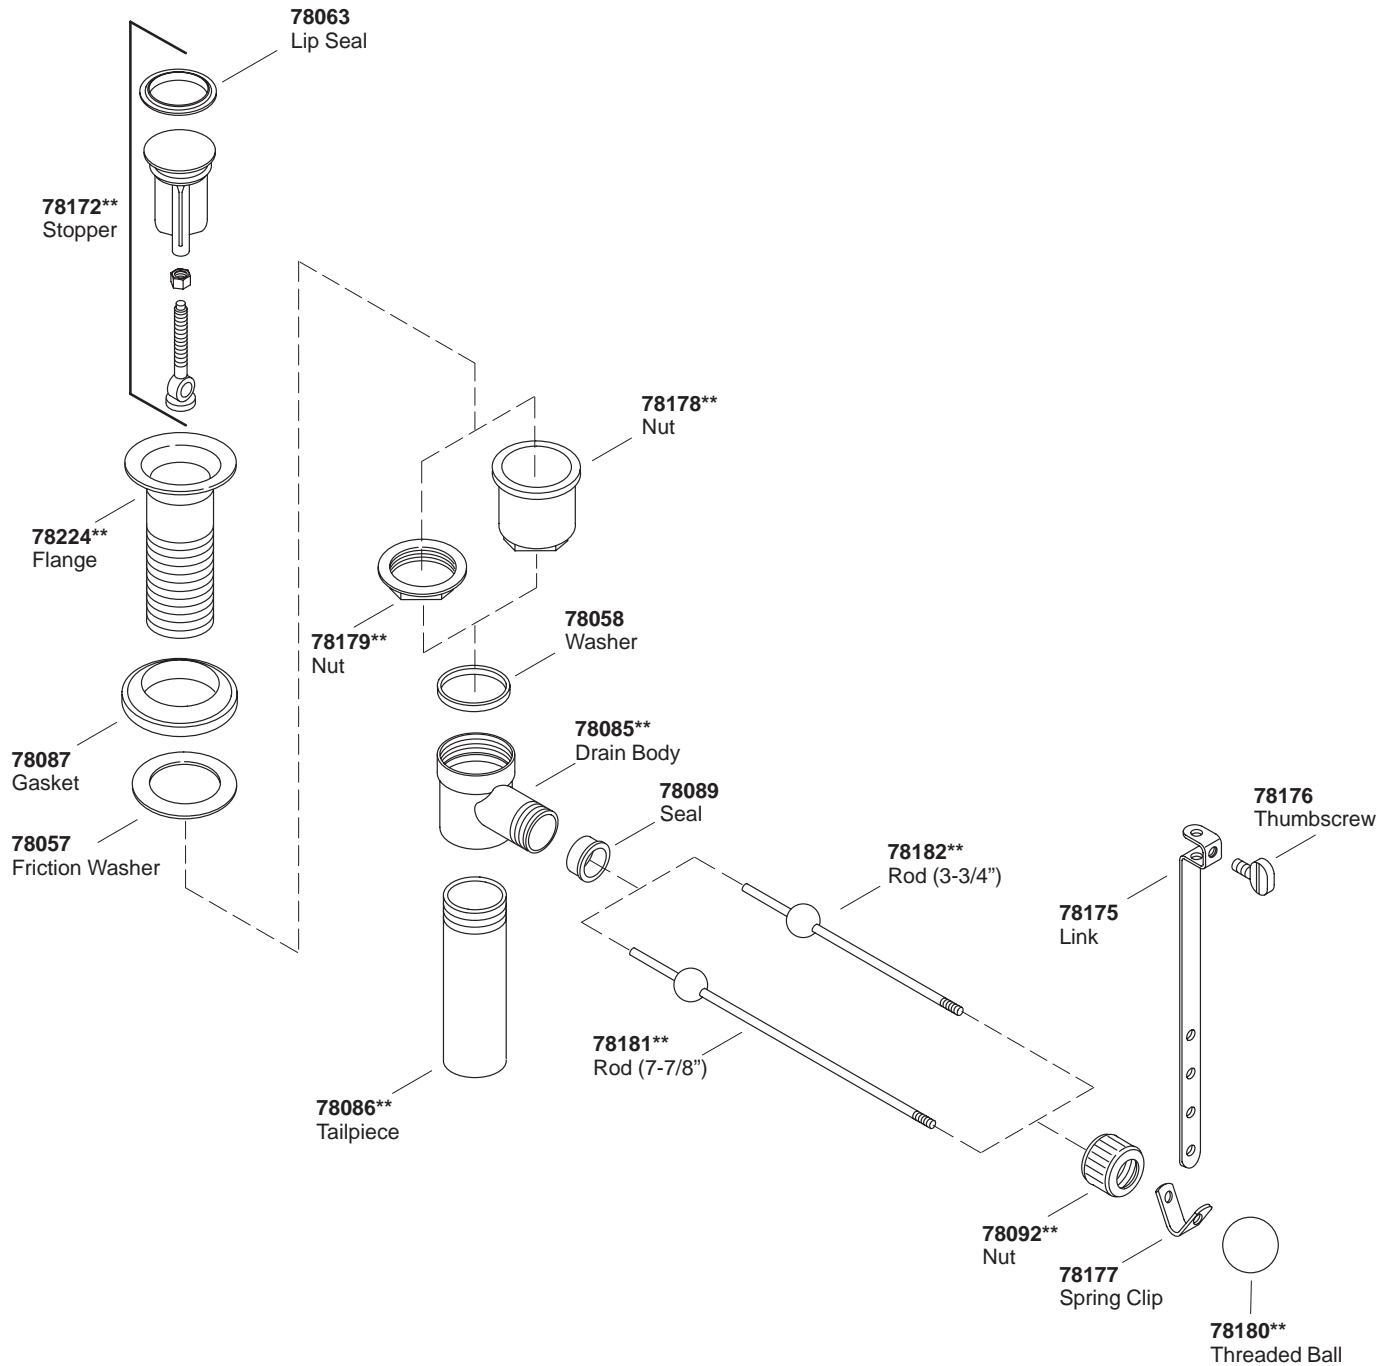

KOHLER® SERVICE PARTS

EXPOSED POP-UP DRAIN

K#
K-7702-**-BA

**Finish/color code must be specified when ordering.