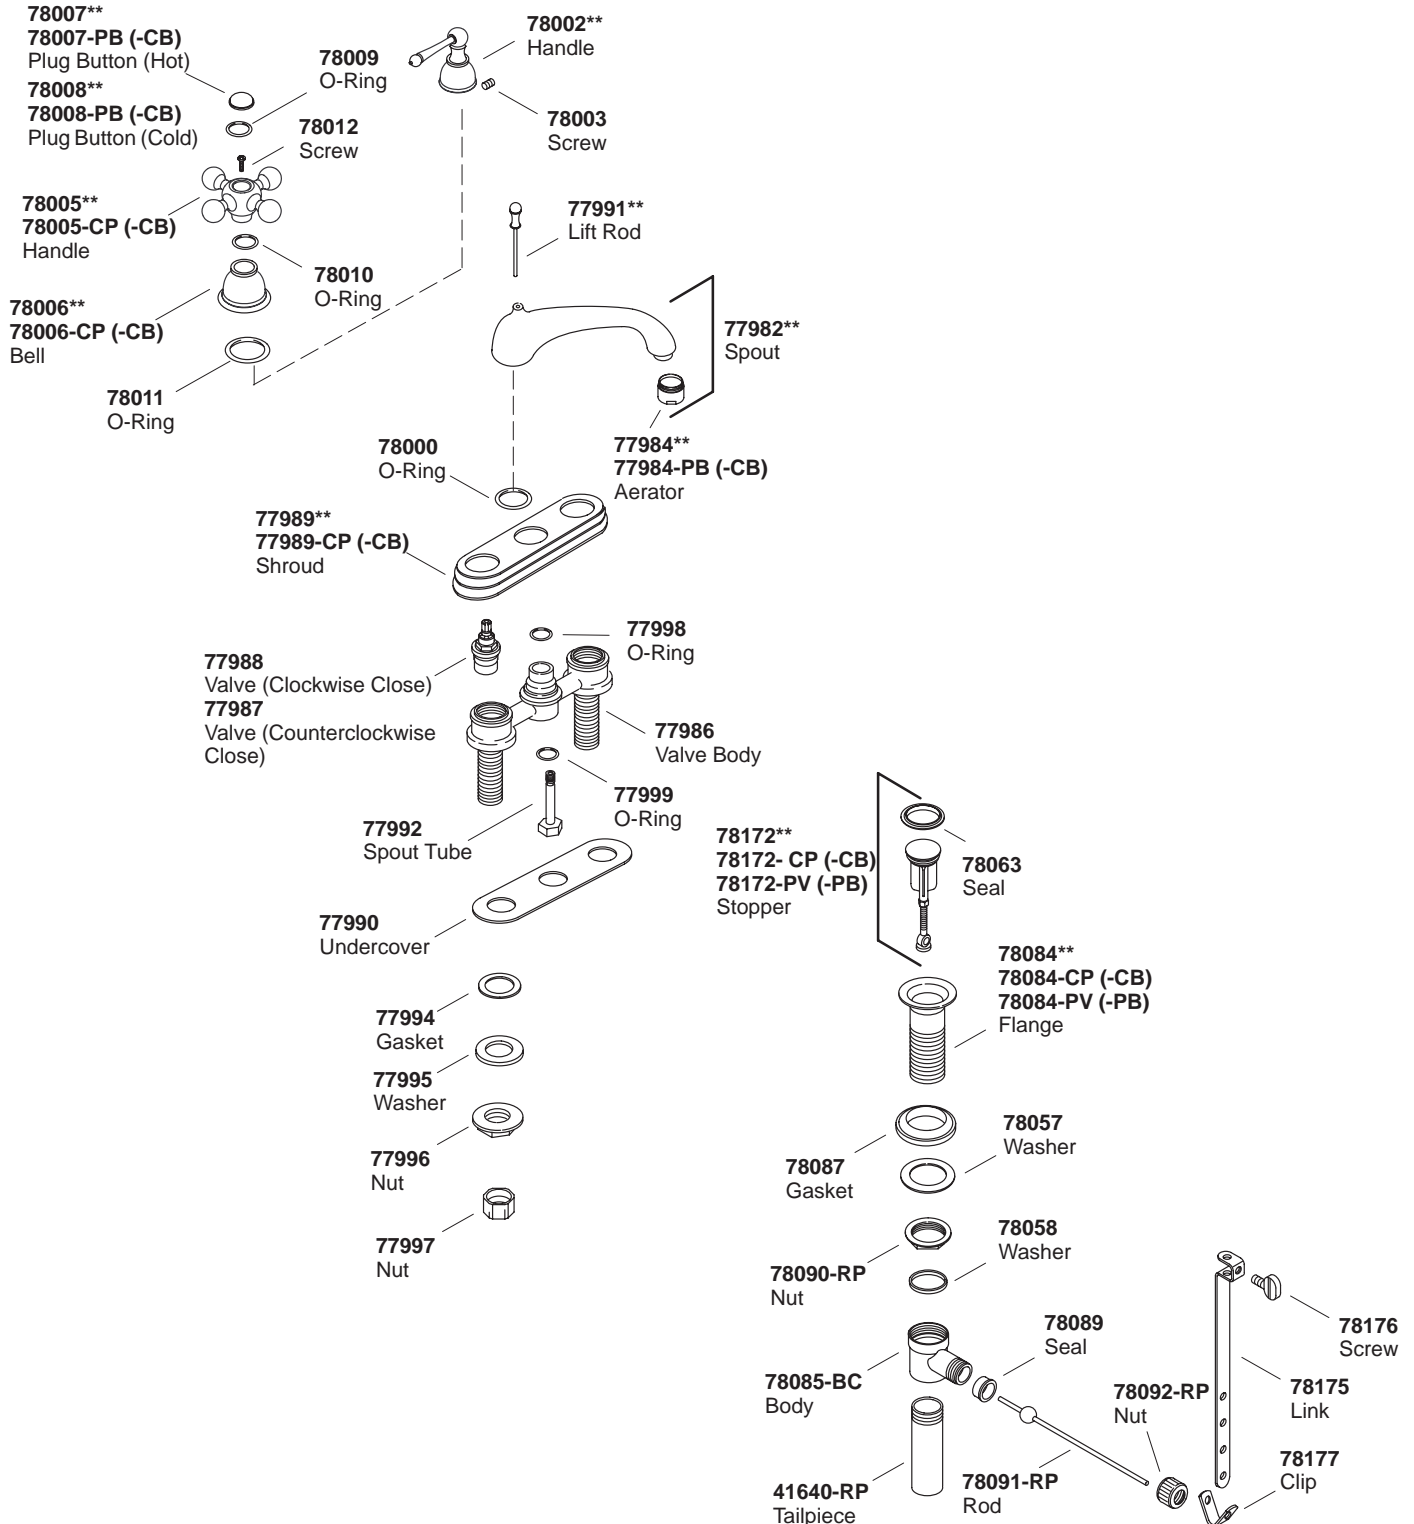

KOHLER® SERVICE PARTS

STAMFORD™ CENTERSET LAVATORY FAUCET

K#	Cross Handle	Lever Handle
K-12241-3-**-AA	X	
K-12241-4-**-AA		X

**Finish/color code must be specified when ordering.