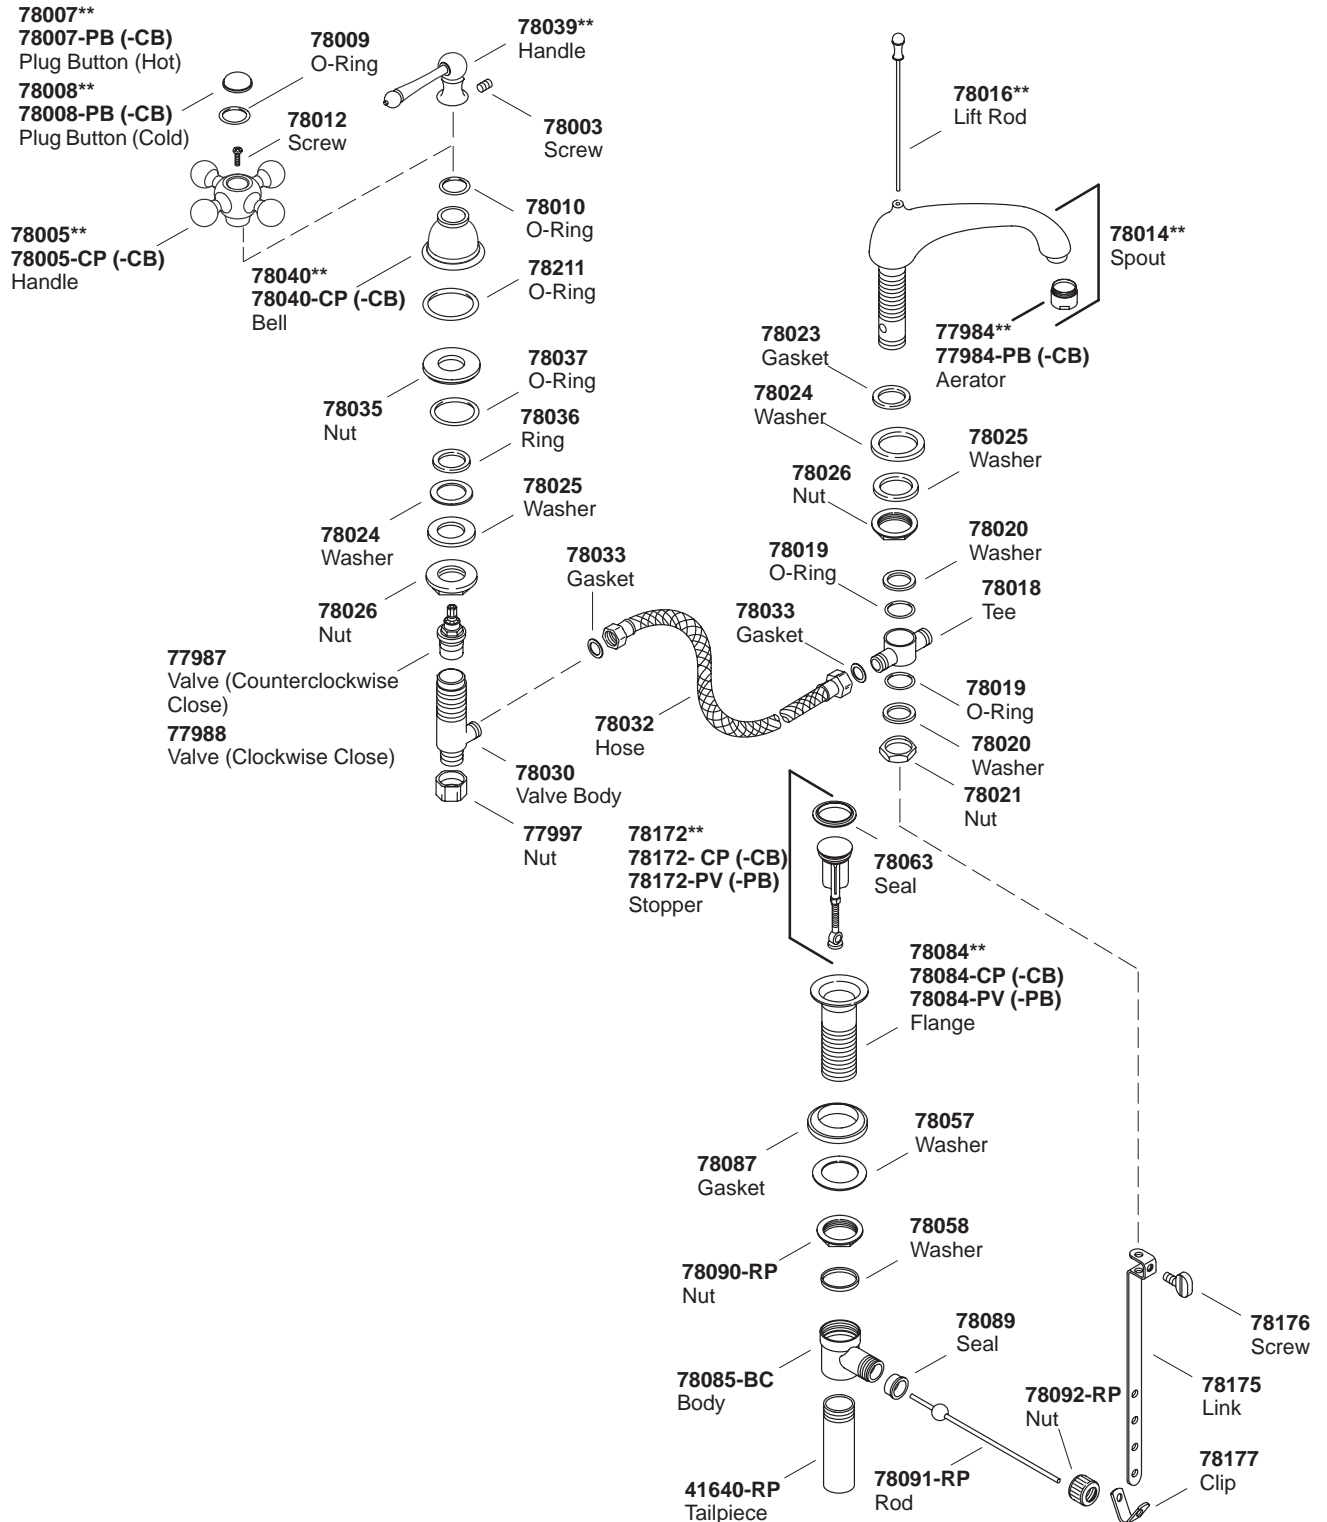

KOHLER® SERVICE PARTS

STAMFORD™ WIDESPREAD LAVATORY FAUCET

K#	Cross Handle	Lever Handle
K-12261-3-**-AA	X	
K-12261-4-**-AA		X

**Finish/color code must be specified when ordering.