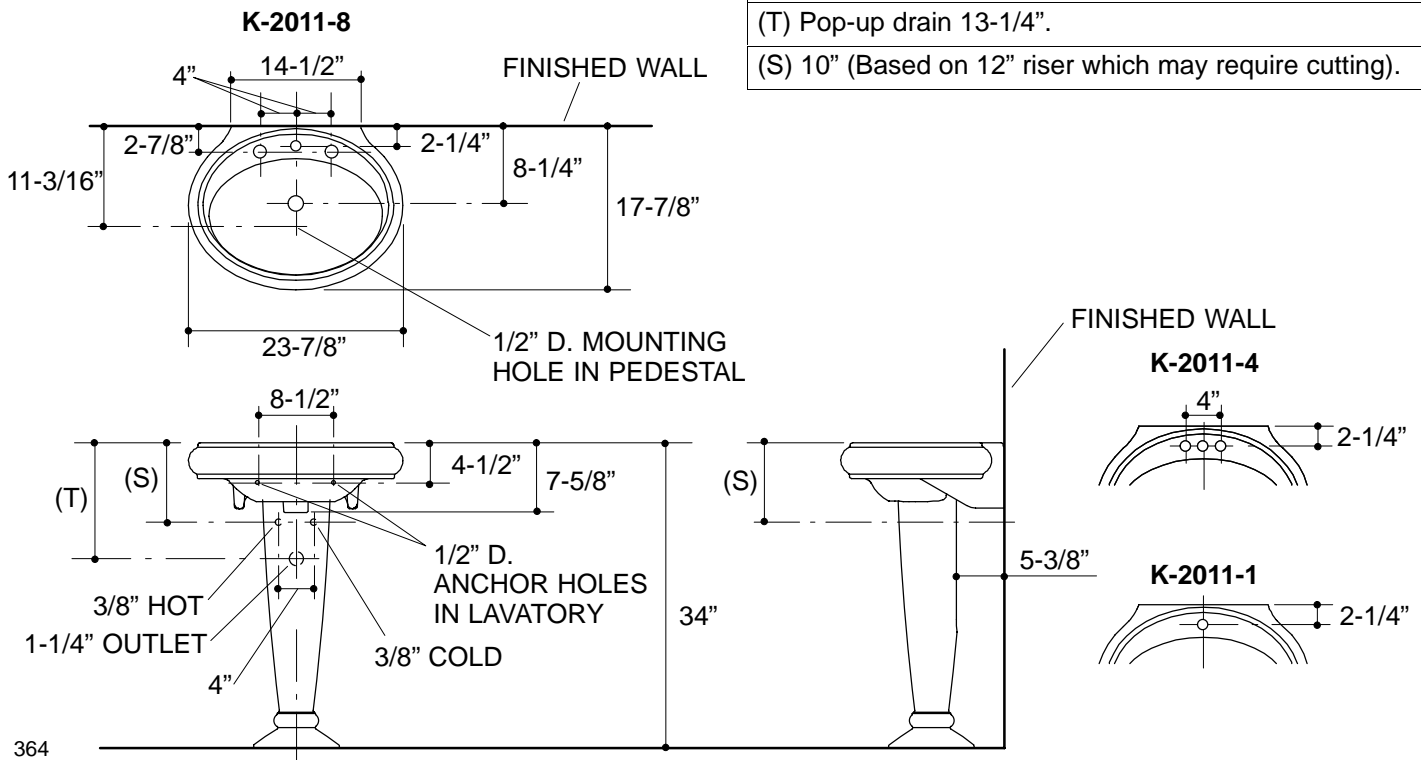

#### PRODUCT SPECIFICATION:

The pedestal lavatory shall be 23-7/8" in length, 17-7/8" in width, and 34" in height. Pedestal lavatory shall be made of vitreous china. Pedestal lavatory shall have transitional pedestal. Pedestal lavatory shall have 8" centers (-8), 4" centers (-4), or single-hole (-1) drilling. Pedestal lavatory shall have overflow. Pedestal lavatory shall be Kohler Model K-2011-\_\_\_\_\_-\_\_\_\_\_.

## PRODUCT INFORMATION

Fixture*:		basin area	water depth
Lavatory		18" x 11"	3-3/4"
Outlet	1-3/4" D.		

Holes	K-2011-8	K-2011-4	K-2011-1
Spout	1-3/16" D.	1-3/16" D.	1-3/8" D.
Faucet	1-7/16" D.	1-3/16" D.	

### Roughing-In Notes

(T) Pop-up drain 13-1/4".

(S) 10" (Based on 12" riser which may require cutting).