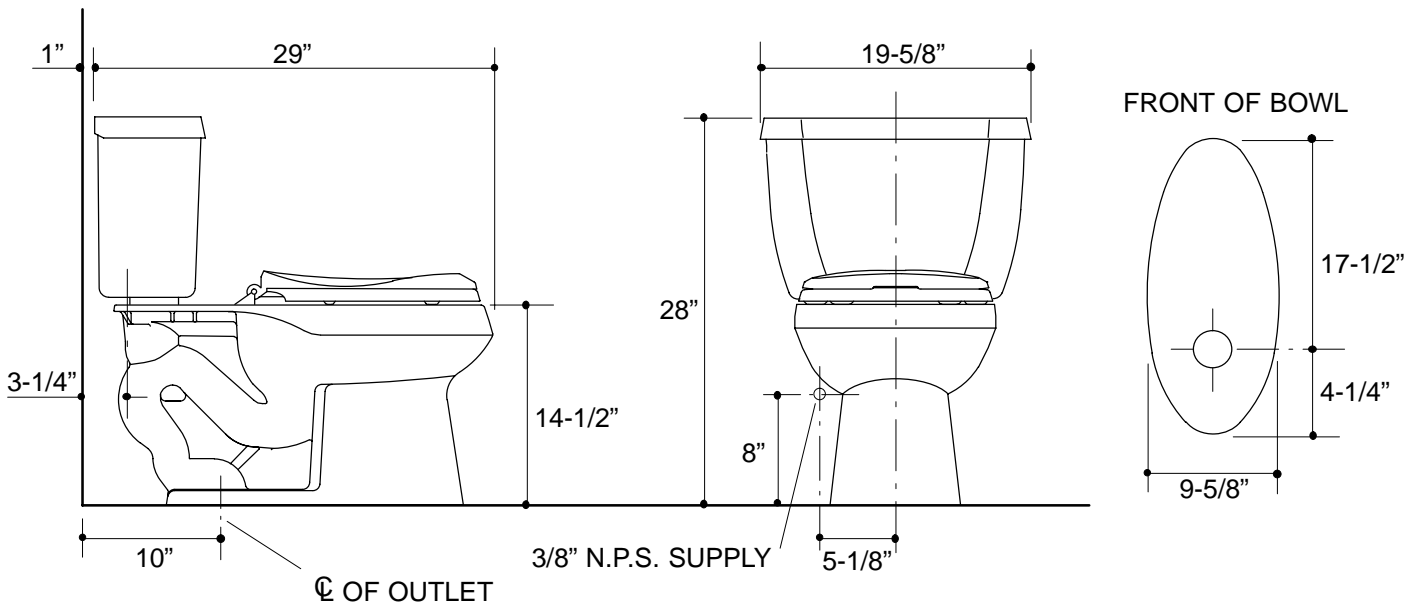

K-3432-X

FEATURES

- 10" rough-in
- Vitreous china
- Elongated bowl
- 1.6 gpf
- Peacekeeper™ system
- Includes seat and cover
- Less supply
- 2", 100% glazed trapway
- Peacekeeper seat-actuated flush
- With Insuliner® insulated tank lining (-XU)
- Combination toilet

Recommended Accessories				
K-7637	Angle supply with stop	<input type="checkbox"/> CP	<input type="checkbox"/> PB	<input type="checkbox"/> Other_____

PRODUCT SPECIFICATION:

The elongated combination toilet shall be 10" rough-in with Kohler Peacekeeper™ system. Toilet shall be made of vitreous china. Toilet shall be 1.6 gpf. Toilet shall include seat and cover. Toilet shall be less supply. Toilet shall have a 2", 100% glazed trapway. Toilet shall have Peacekeeper seat-actuated flush. Toilet shall have Insuliner® insulated tank lining (-XU). Toilet shall be Kohler Model K-3432-_____-_____.

PRODUCT INFORMATION

Fixture:	
Configuration	2-piece, elongated
Gallons per flush	1.6
Passageway	2"
Water depth from rim	6"
Seat post hole centers	5-1/2"
Included Components:	
Bowl	K-4273
Tank and seat	K-4620-XE
Tank cover	84635
Peacekeeper assembly	82993