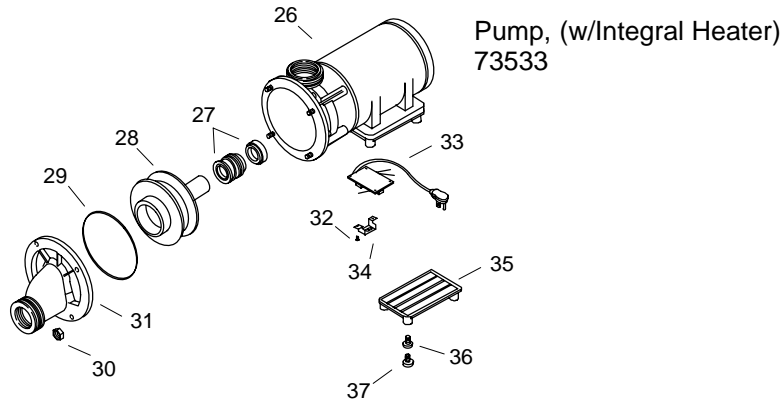

K#	Bath	Bath/ Whirlpool	Grab Bar			Drain Location	Jet Trim
			Brushed Stainless Steel	Nylon	Polished Stainless Steel		
K-9696-**-BA							Jet Trim Only
K-12203-C-**-AA	X		X			Left Hand	
K-12203-N-**-AA	X			X		Left Hand	
K-12203-P-**-AA	X				X	Left Hand	
K-12204-C-**-AA	X		X			Right Hand	
K-12204-N-**-AA	X			X		Right Hand	
K-12204-P-**-AA	X				X	Right Hand	
K-12205-HC-**-AA		X	X			Left Hand	
K-12205-HN-**-AA		X		X		Left Hand	
K-12205-HP-**-AA		X			X	Left Hand	
K-12206-HC-**-AA		X	X			Right Hand	
K-12206-HN-**-AA		X		X		Right Hand	
K-12206-HP-**-AA		X			X	Right Hand	

**Finish/color code must be specified when ordering.

**Finish/color code must be specified when ordering.

****Finish/color code must be specified when ordering.**

SERVICE PARTS

ITEM	PART NO.	DESCRIPTION
1	65226**	Suction Cover Plug
2	65054-S	Screw
	65054-1E	Screw (9696-PB)
3	67999**	Suction Cover (Colored Finishes)
	65061**	Suction Cover (Metal Finishes)
4	65355	Suction Spacer
5	65036	Flange
6	93766**	Cover
7		Available in Service Kit Only
8	73588	Keypad
9	73513	Housing
10	73521	Wire
11	65157	Nut
12		Available in Service Kit Only
13		Available in Service Kit Only
14	67889	Jet Housing
15	65885	Gasket
16	61563	Tee
17	61536	Elbow
18	91967	Check Valve
19	60797	Tee
20	60848	Connector
21	60979	Slip Nut
22	94821	O-Ring
23	93709	Connector
24	60979-A	Nut
25	95518	Wrench
26	73534	Motor
27	60985	Seal
28	73555	Impeller
29	73558	O-Ring
30	73559	Nut
31	73552	Cover
32	21998	Screw
33	95894	Circuit Board
34	74705	Barrier
35	73569	Base
36	94812	Screw
37	73515-C	Mount
38		Available in Service Kit Only
39	61213	Ell
40	60561	Reducer
41	61249	Coupling
42		Available in Service Kit Only
43	73518	Plug
44	93685	Housing
45	67665	Plug
46	65886	Gasket
47	67429	Flange
48	67594	O-Ring
49		Available in Service Kit Only
50	30739	Jet Tool
51	60394-P	Lubricant Packet
52		Available in Service Kit Only
53	96007-A	Bumper
54	91768	Clip
55	94513	Screw
56	64212	Washer
57	23094	Nut