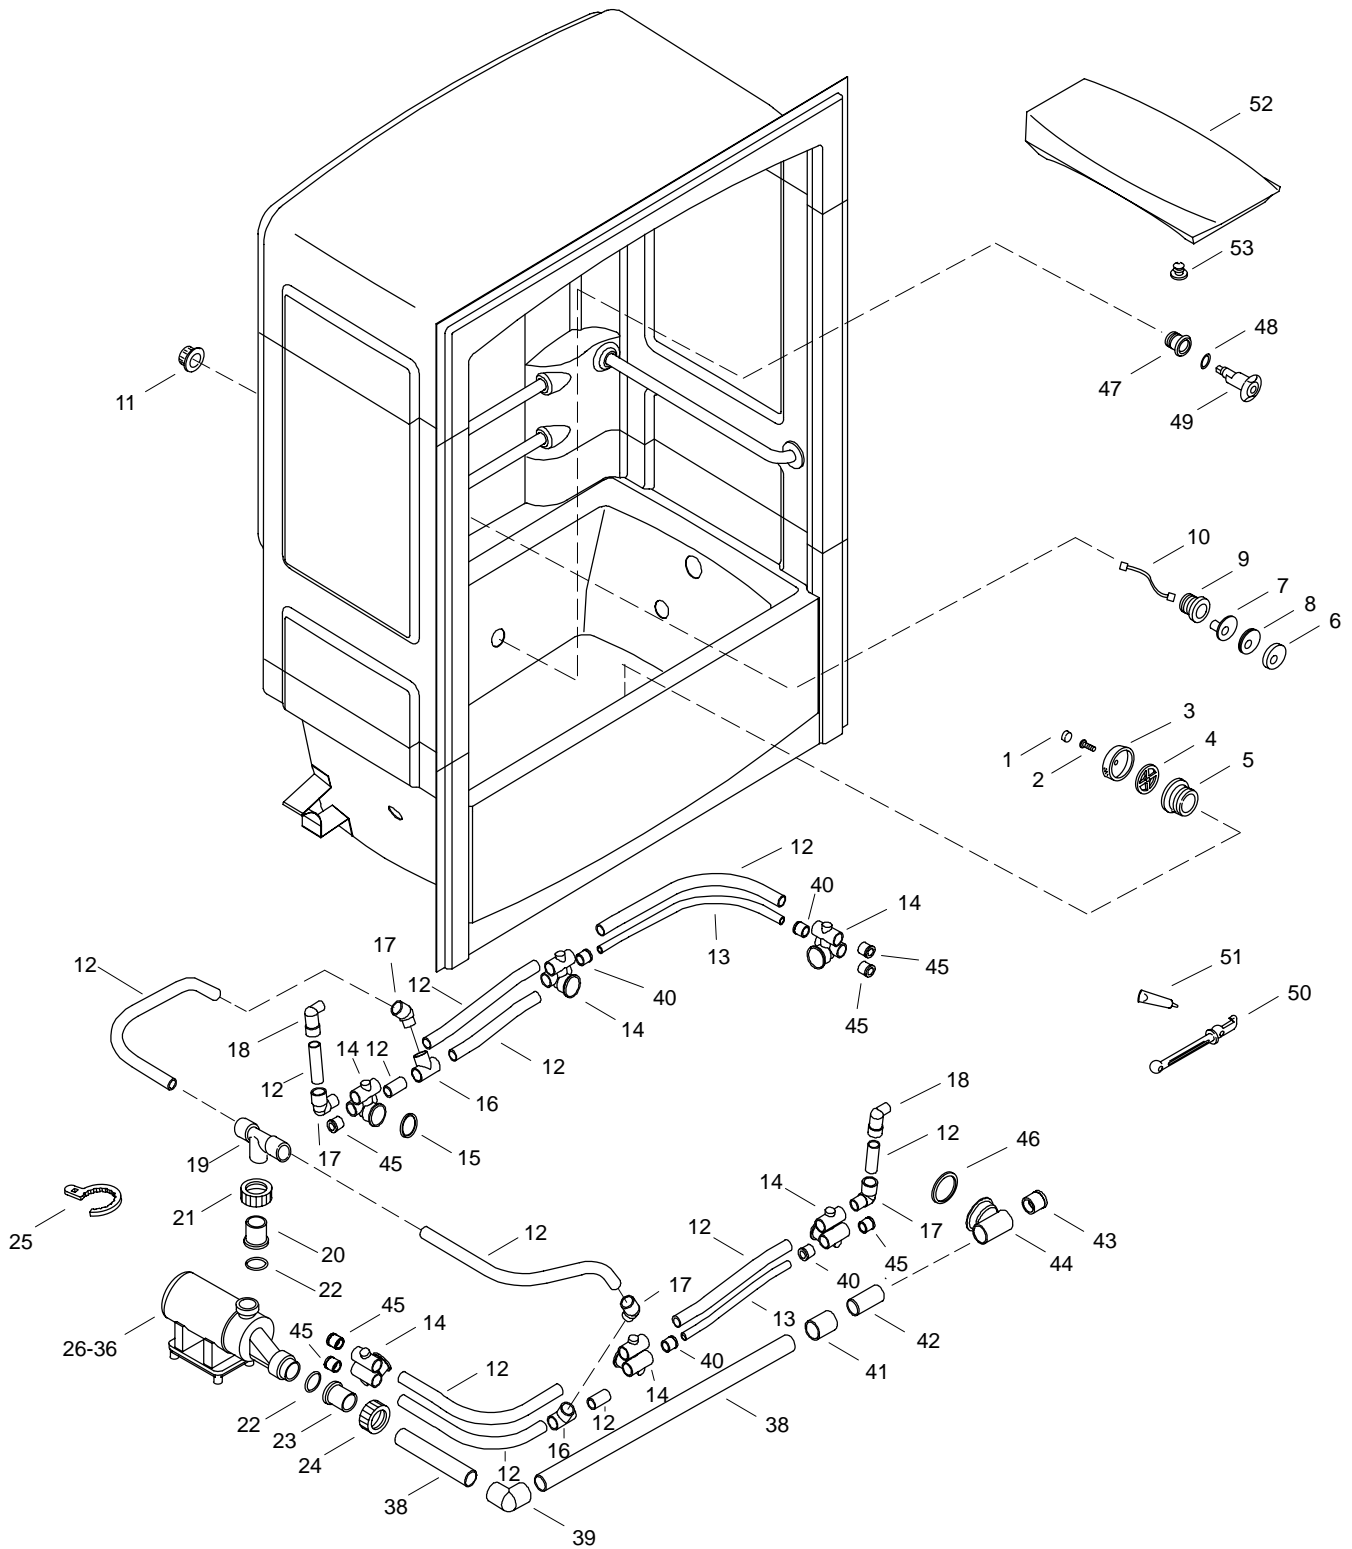

**Finish/color code must be specified when ordering.