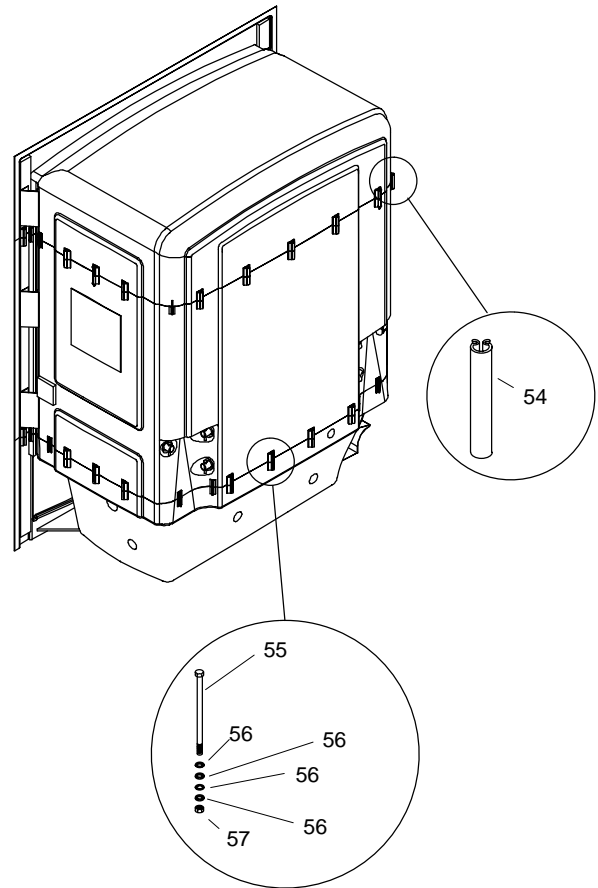

**Finish/color code must be specified when ordering.

SERVICE PARTS

ITEM	PART NO.	DESCRIPTION
1	65226**	Suction Cover Plug
2	65054-S	Screw
	65054-1E	Screw (9696-PB)
3	67999**	Suction Cover (Colored Finishes)
	65061**	Suction Cover (Metal Finishes)
4	65355	Suction Spacer
5	65036	Flange
6	93766**	Cover
7		Available in Service Kit Only
8	73588	Keypad
9	73513	Housing
10	73521	Wire
11	65157	Nut
12		Available in Service Kit Only
13		Available in Service Kit Only
14	67889	Jet Housing
15	65885	Gasket
16	61563	Tee
17	61536	Elbow
18	91967	Check Valve
19	60797	Tee
20	60848	Connector
21	60979	Slip Nut
22	94821	O-Ring
23	93709	Connector
24	60979-A	Nut
25	95518	Wrench
26	73534	Motor
27	60985	Seal
28	73555	Impeller
29	73558	O-Ring
30	73559	Nut
31	73552	Cover
32	21998	Screw
33	95894	Circuit Board
34	74705	Barrier
35	73569	Base
36	94812	Screw
37	73515-C	Mount
38		Available in Service Kit Only
39	61213	Ell
40	60561	Reducer
41	61249	Coupling
42		Available in Service Kit Only
43	73518	Plug
44	93685	Housing
45	67665	Plug
46	65886	Gasket
47	67429	Flange
48	67594	O-Ring
49		Available in Service Kit Only
50	30739	Jet Tool
51	60394-P	Lubricant Packet
52		Available in Service Kit Only
53	96007-A	Bumper
54	91768	Clip
55	94513	Screw
56	64212	Washer
57	23094	Nut

SERVICE KITS

PART NO.	ITEM	QTY.	DESCRIPTION
73584			Switch
	7	1 ea.	Circuit Board
	8	1 ea.	Keypad
93838			1" Tube Kit
	12	1 ea.	Tube
	2	ea.	Coupling
93836			1/2" Tube Kit
	13	1 ea.	Tube
	2	ea.	Coupling
73533			Pump (w/Integral Heater)
	26	1 ea.	Motor
	27	1 ea.	Seal
	28	1 ea.	Impeller
	29	1 ea.	O-Ring
	30	4 ea.	Nut
	31	1 ea.	Cover
	32	4 ea.	Screw
	33	1 ea.	Circuit Board
	34	1 ea.	Barrier
	35	1 ea.	Base
	36	4 ea.	Screw
94890			1-1/2" Suction Tube Kit
	38	1 ea.	Tube
	1	ea.	Elbow
94853			1-1/2" Tube Kit
	42	1 ea.	Tube
	2	ea.	Coupling
65206**			Trim Ring (Metal Finishes)
	48	1 ea.	O-Ring
	49	1 ea.	Jet
65205**			Trim Ring (Colored Finishes)
	48	1 ea.	O-Ring
	49	1 ea.	Jet
96584-A			Seat
	52	1 ea.	Seat
	53	4 ea.	Bumper

**Finish/color code must be specified when ordering.