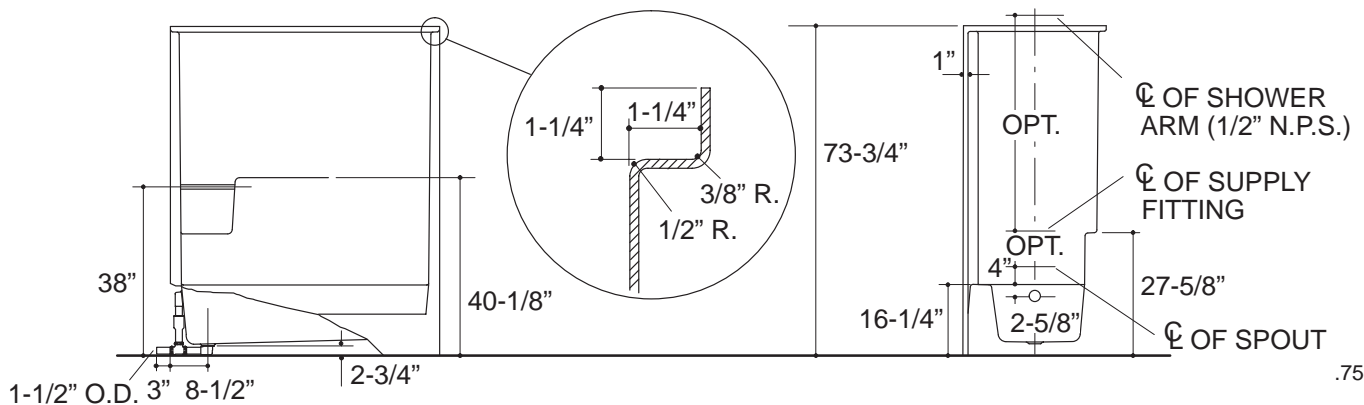

Product Information

Fixture*:	basin area	top area	weight
Bathing well	48" x 22"	56" x 24"	95 lbs.
	water depth	capacity	
To overflow	9"	35 gals.	
Configuration			1-piece
* Approximate measurements for comparison only.			

Installation Notes

Refer to installation instructions included with fixture before beginning installation.

Fixture not drilled for supply fittings.

Shimming may be required to level fixture.

Roughing-In Notes

Fixture conform to ANSI Standard Z124.2. All dimensions are nominal.

No change in measurements if connected with drain illustrated.

Stud opening tolerance (+ 1/4" - 0"). When fire rated wall is specified, dimensions are to the inside of the wall board. Some shimming between stud frame and fixture may be required.