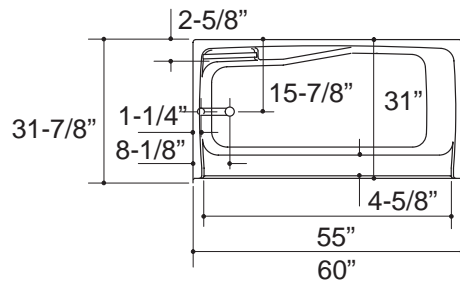

Product Information

Fixture*:	basin area	top area	weight
Bathing well	48" x 22"	56" x 24"	95 lbs.
	water depth	capacity	
To overflow	9"	35 gals.	
Configuration			1-piece
* Approximate measurements for comparison only.			

Installation Notes

Refer to installation instructions included with fixture before beginning installation.

Fixture not drilled for supply fittings.

Shimming may be required to level fixture.

Roughing-In Notes

Fixture conform to ANSI Standard Z124.2. All dimensions are nominal.

No change in measurements if connected with drain illustrated.

Stud opening tolerance (+ 1/4" - 0"). When fire rated wall is specified, dimensions are to the inside of the wall board. Some shimming between stud frame and fixture may be required.