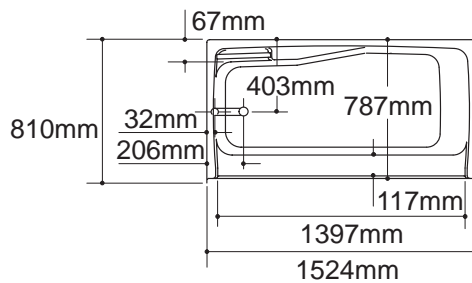

Ordering Information

Applicable product:		
Left outlet	K-1533-AF	shown
Right outlet	K-1532-AF	not shown
Drain	K-7160-AF	recommended
Focal shower door or Focal shower door or Forum™ shower door	K-701000 or K-701026 or K-703012	recommended

Product Information

Fixture*:	basin area	top area	weight
Bathing well	1219 x 559mm	1422 x 610mm	43 Kg.
	water depth	capacity	
To overflow	229mm	132 litres	
Configuration			1-piece
* Approximate measurements for comparison only.			

Installation Notes

Refer to installation instructions included with fixture before beginning installation.

Fixture not drilled for supply fittings.

Shimming may be required to level fixture.

Roughing-In Notes

Fixture conform to ANSI Standard Z124.2. All dimensions are nominal.

No change in measurements if connected with drain illustrated.

Stud opening tolerance (+ 6mm – 0mm). When fire rated wall is specified, dimensions are to the inside of the wall board. Some shimming between stud frame and fixture may be required.