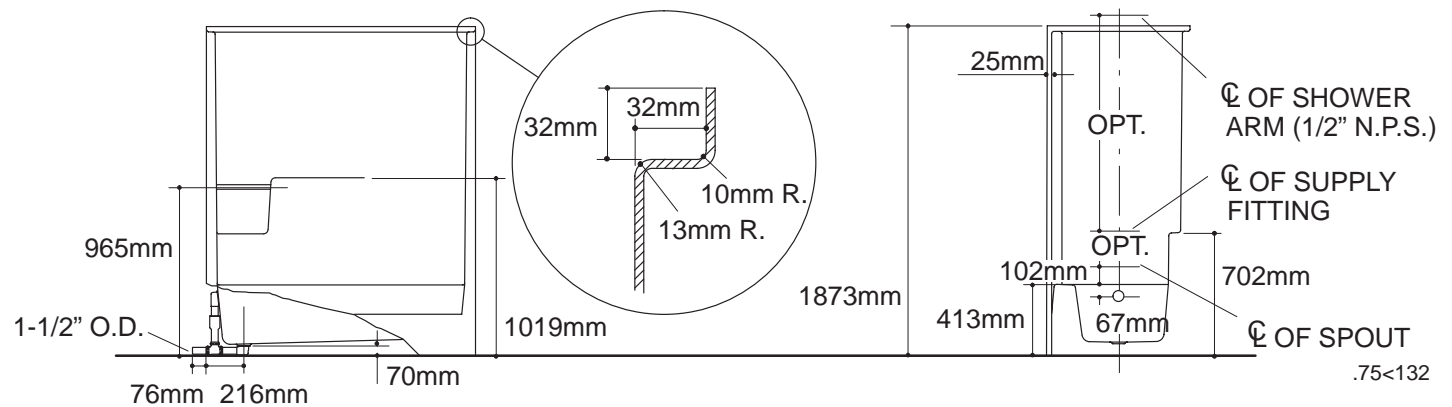

Product Information

Fixture*:	basin area	top area	weight
Bathing well	1219 x 559mm	1422 x 610mm	43 Kg.
	water depth	capacity	
To overflow	229mm	132 litres	
Configuration			1-piece
* Approximate measurements for comparison only.			

Installation Notes

Refer to installation instructions included with fixture before beginning installation.

Fixture not drilled for supply fittings.

Shimming may be required to level fixture.

Roughing-In Notes

Fixture conform to ANSI Standard Z124.2. All dimensions are nominal.

No change in measurements if connected with drain illustrated.

Stud opening tolerance (+ 6mm – 0mm). When fire rated wall is specified, dimensions are to the inside of the wall board. Some shimming between stud frame and fixture may be required.