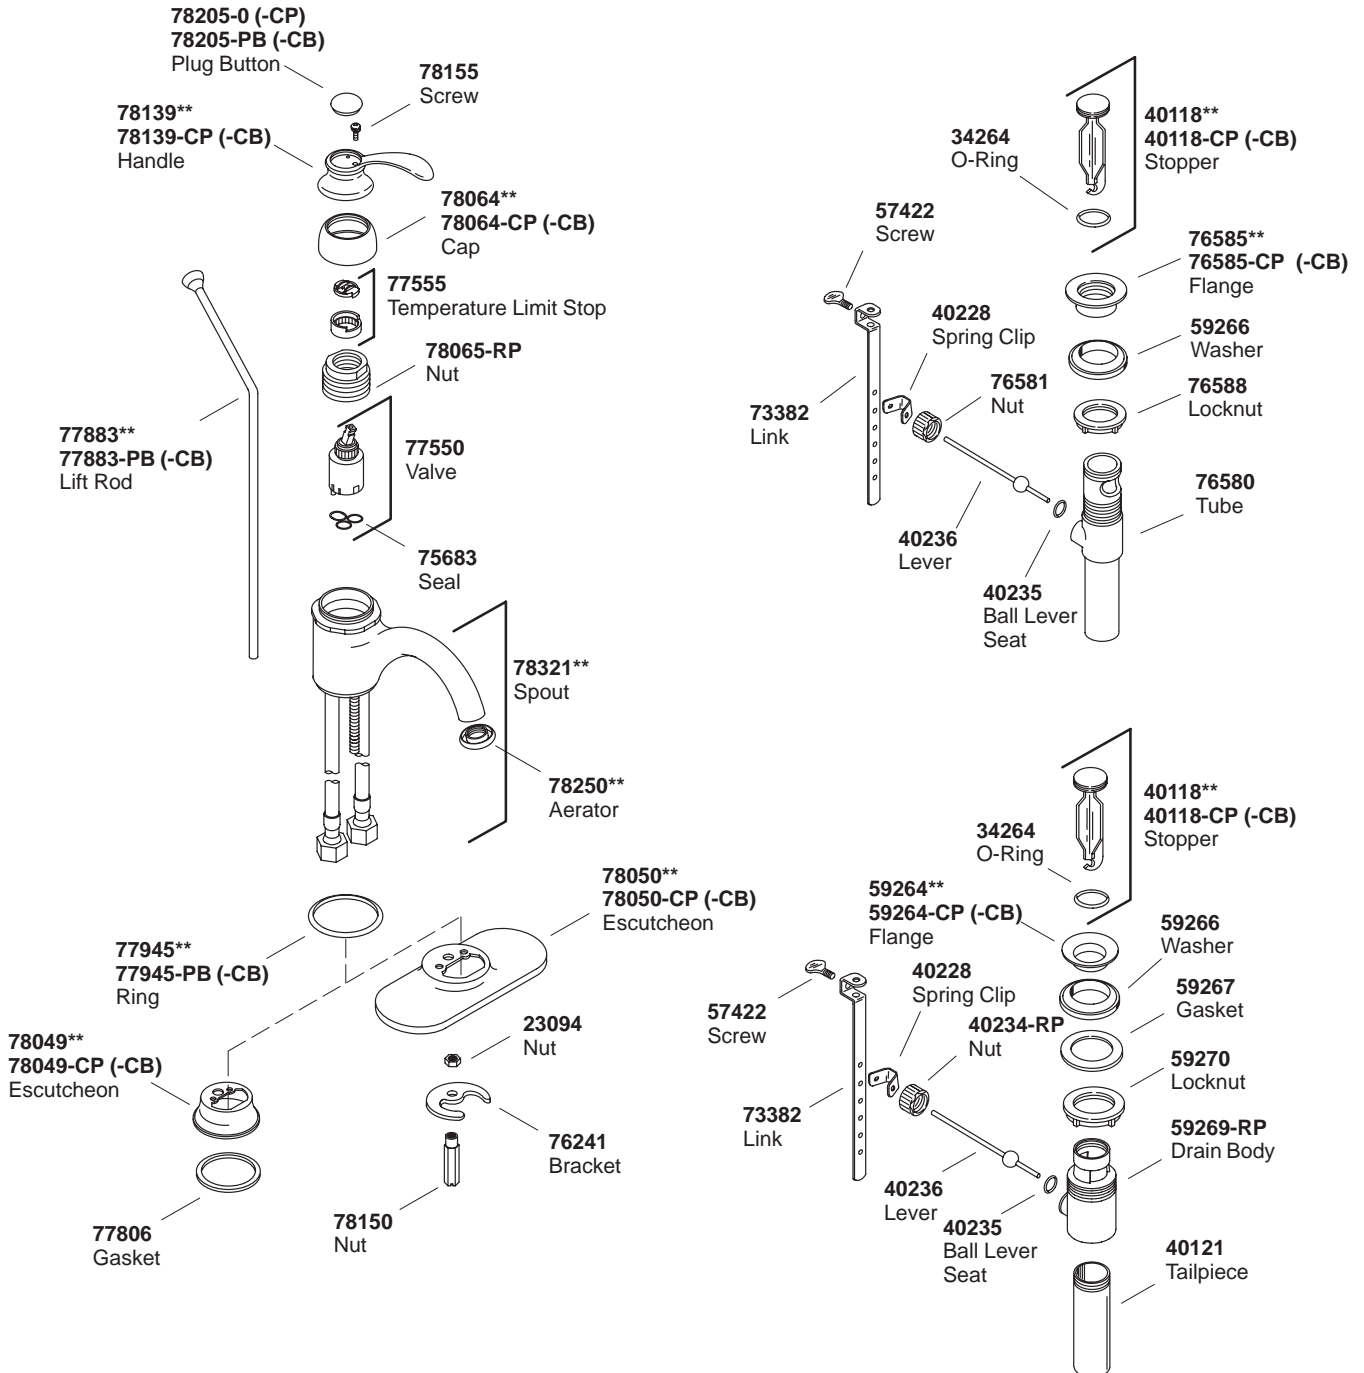

KOHLER® SERVICE PARTS

FAIRFAX™ SINGLE CONTROL CENTERSET LAVATORY FAUCET

K#	Round Escutcheon	6" Escutcheon	Pop-Up Drain	Plastic Pop-Up Drain
K-12181-**-AA		X	X	
K-12181-D-**-AA		X		X
K-12182-**-AA	X		X	
K-12182-D-**-AA	X			X

**Finish/color code must be specified when ordering.