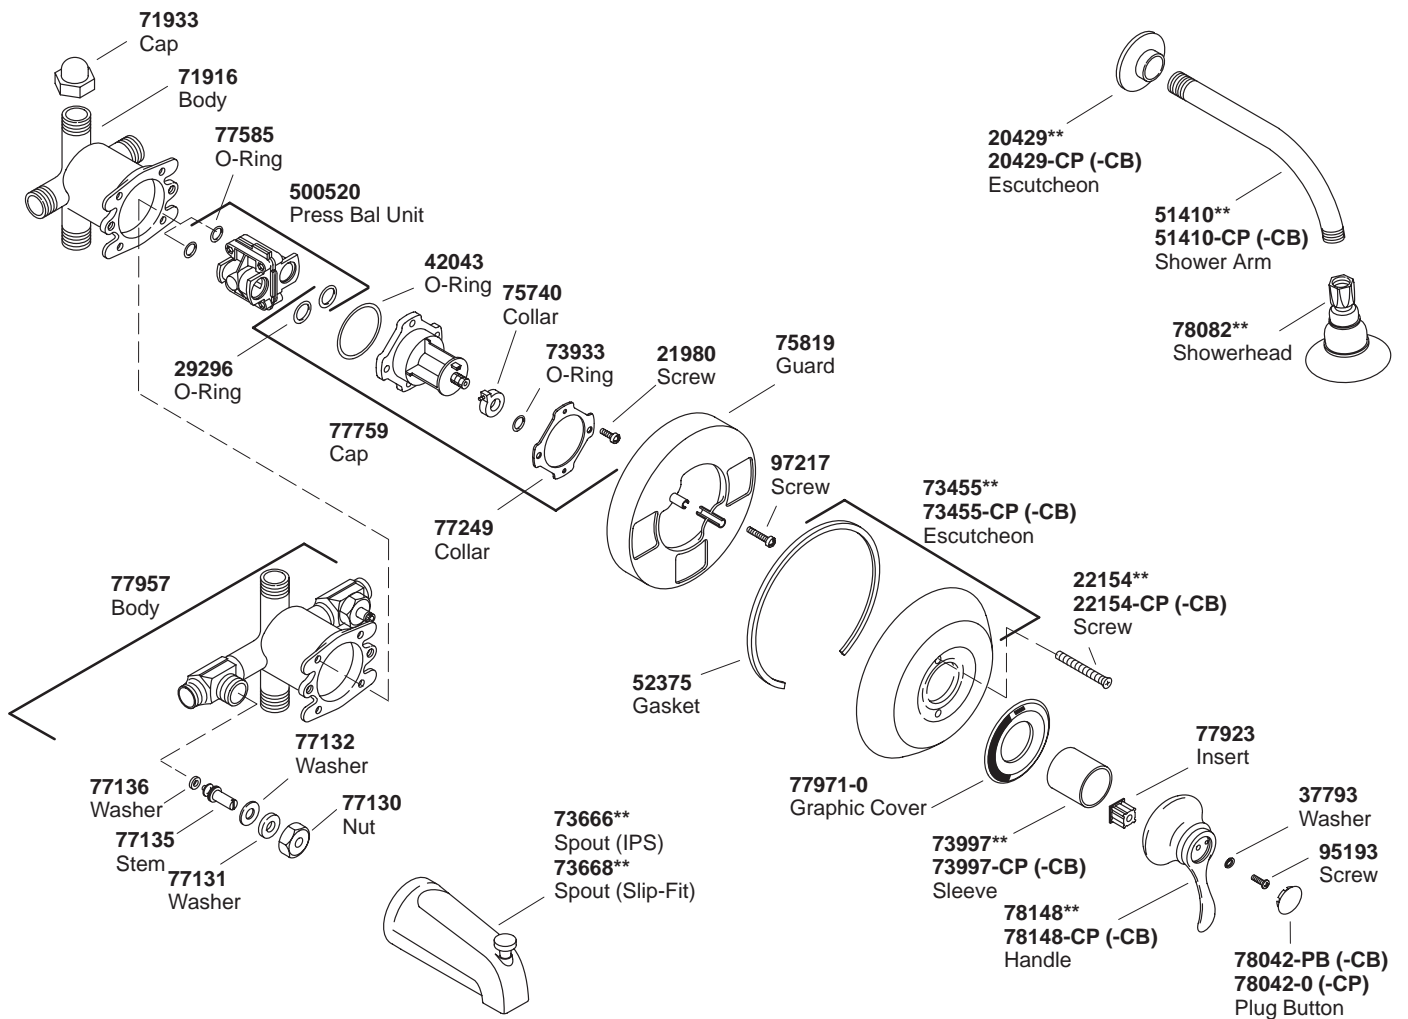

KOHLER® SERVICE PARTS

FAIRFAX™ RITE-TEMP™ BATH AND SHOWER FAUCETS

K#	Valve	Screw Stops	Lever Handle	Diverter Spout	Showerhead & Arm
K-304-K-NA-AA	X				
K-304-KS-NA-AA	X	X			
K-P304-K-NA-AA	X				
K-P304-KS-NA-AA	X	X			
K-12007-4S-**-AA	X		X	Slip-Fit	X
K-P12007-4-**-AA			X	IPS	X
K-P12007-4S-**-AA			X	Slip-Fit	X
K-T12007-4-**-AA			X	IPS	X
K-T12007-4S-**-AA			X	Slip-Fit	X
K-12014-4-**-AA	X		X		X
K-P12014-4-**-AA			X		X
K-T12014-4-**-AA			X		X

**Finish/color code must be specified when ordering.