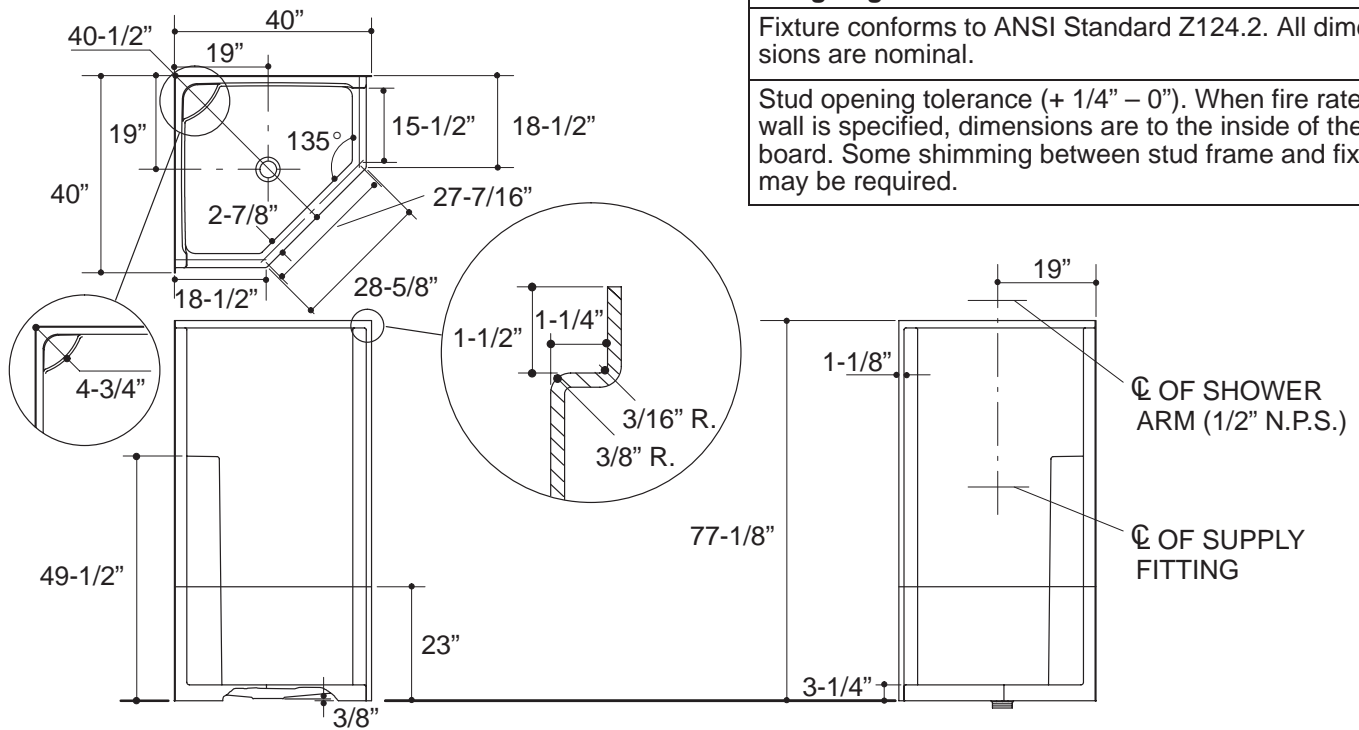

Ordering Information

Accessories/hardware:		
Drain	K-9132	recommended
Arica™ enclosure or Focal enclosure	K-705233 or K-701611	recommended

Product Information

Fixture:	
Weight	120 lbs.
Configuration	2-piece
Drain Outlet	3-3/8" D.

Installation Notes

Refer to installation instructions included with fixture before beginning installation.

Fixture not drilled for supply fittings.

Shimming may be required to level fixture.

Roughing-In Notes

Fixture conforms to ANSI Standard Z124.2. All dimensions are nominal.

Stud opening tolerance (+ 1/4" - 0"). When fire rated wall is specified, dimensions are to the inside of the wall board. Some shimming between stud frame and fixture may be required.