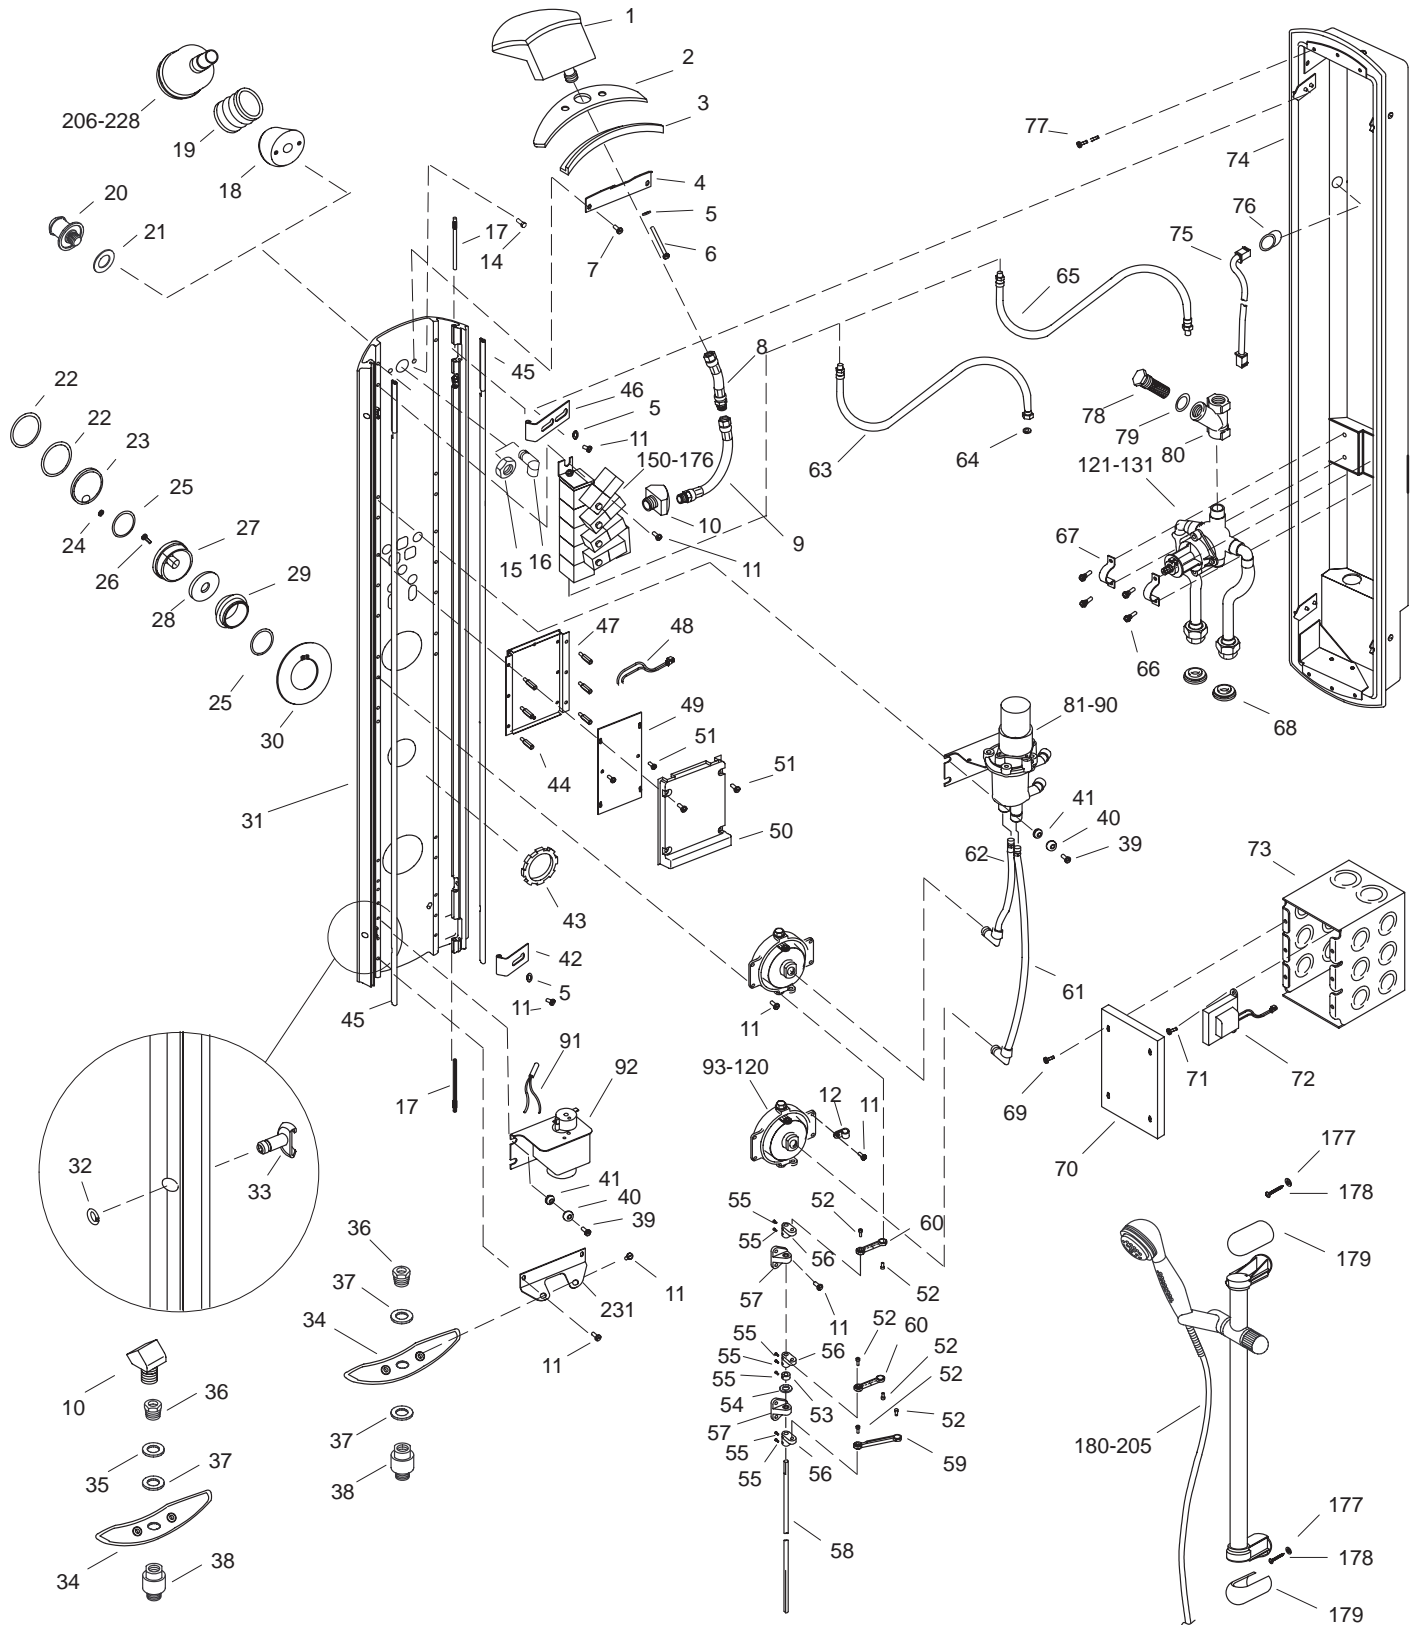

KOHLER[®] SERVICE PARTS

MASTERSHOWER™ TOWER
K-74-**-AA/BA/CA/DA/EA
K-75-**-AA/BA/CADA

** Finish/color code must be specified when ordering.

**** Finish/color code must be specified when ordering.**

** Finish/color code must be specified when ordering.

** Finish/color code must be specified when ordering.

KOHLER® SERVICE PARTS

MASTERSHOWER™ TOWER K-74-**-AA/BA/CA/DA/EA K-75-**-AA/BA/CA/DA

SERVICE PARTS

ITEM	PART NO.	DESCRIPTION
1		Available in Service Kit Only
2		Available in Service Kit Only
3	93203	Seal
4		Available in Service Kit Only
5		Available in Service Kit Only
6		Available in Service Kit Only
7		Available in Service Kit Only
8	96496	Hose
9	96493	Hose
10	96615	Elbow
11	91847	Screw
12	91500	Clamp
13	91749	Screw
14	91849	Screw
15	93716-RP	Nut
16	62456	Elbow
17	91810	Pin
18	97133**	Flange
19	58179-7	Bellows
20	93715**	Post
21	93717	Washer
22	97212-58	Grip Ring
23	91630**	Cap
24	91770-58	Button
25	48694	O-Ring
26	91851	Screw
27	91629**	Knob
28	92008	Seal
29	91631**	Escutcheon
30	91963-SV	Label (74-CP-AA/BA/CA, 75-CP-AA/BA)
	75896-SV	Label (74-CP-DA/EA, 75-CP-CA/DA)
31	97197-SV	Tower
	97197-0	Tower, White
32	91805	Retaining Ring
33	91806	Pin
34	93771-58	Endcap (K-75 Model)
	91844-58	Cap (K-74 Model)
35	48813	Washer
36	93769-RP	Plug
37	93770	Washer
38	42618**	Vacuum Breaker
39	91912	Screw
40	91820	Sleeve
41	91819	Grommet
42	91812	Hinge
43	91842	Flange Nut
44	91822	Standoff (1-1/8" long)
	96655	Standoff (7/8" long)
45	500526	Seal Kit
46	91811	Hinge
47	92607	Keypad
48	93503	Power Connector
49		Available in Service Kit Only
50	96626	Cover
51	91848	Screw
52	91750	Screw
53	91824	Collar
54	91818	Bearing
55	91751	Screw
56	97232	Arm
57	91924	Block
58	97166	Shaft
59	91926	Arm
60	91925	Arm
61	91627	Hose
62	91626	Hose
63		Available in Service Kit Only
64	91958	Washer
65	96791	Hose
66	60982	Screw
67	91775	Bracket
68	91927	Bushing
69	69079	Screw
70	92050	Cover
71	63563	Screw
72	93139	Transformer
73	92051	Enclosure