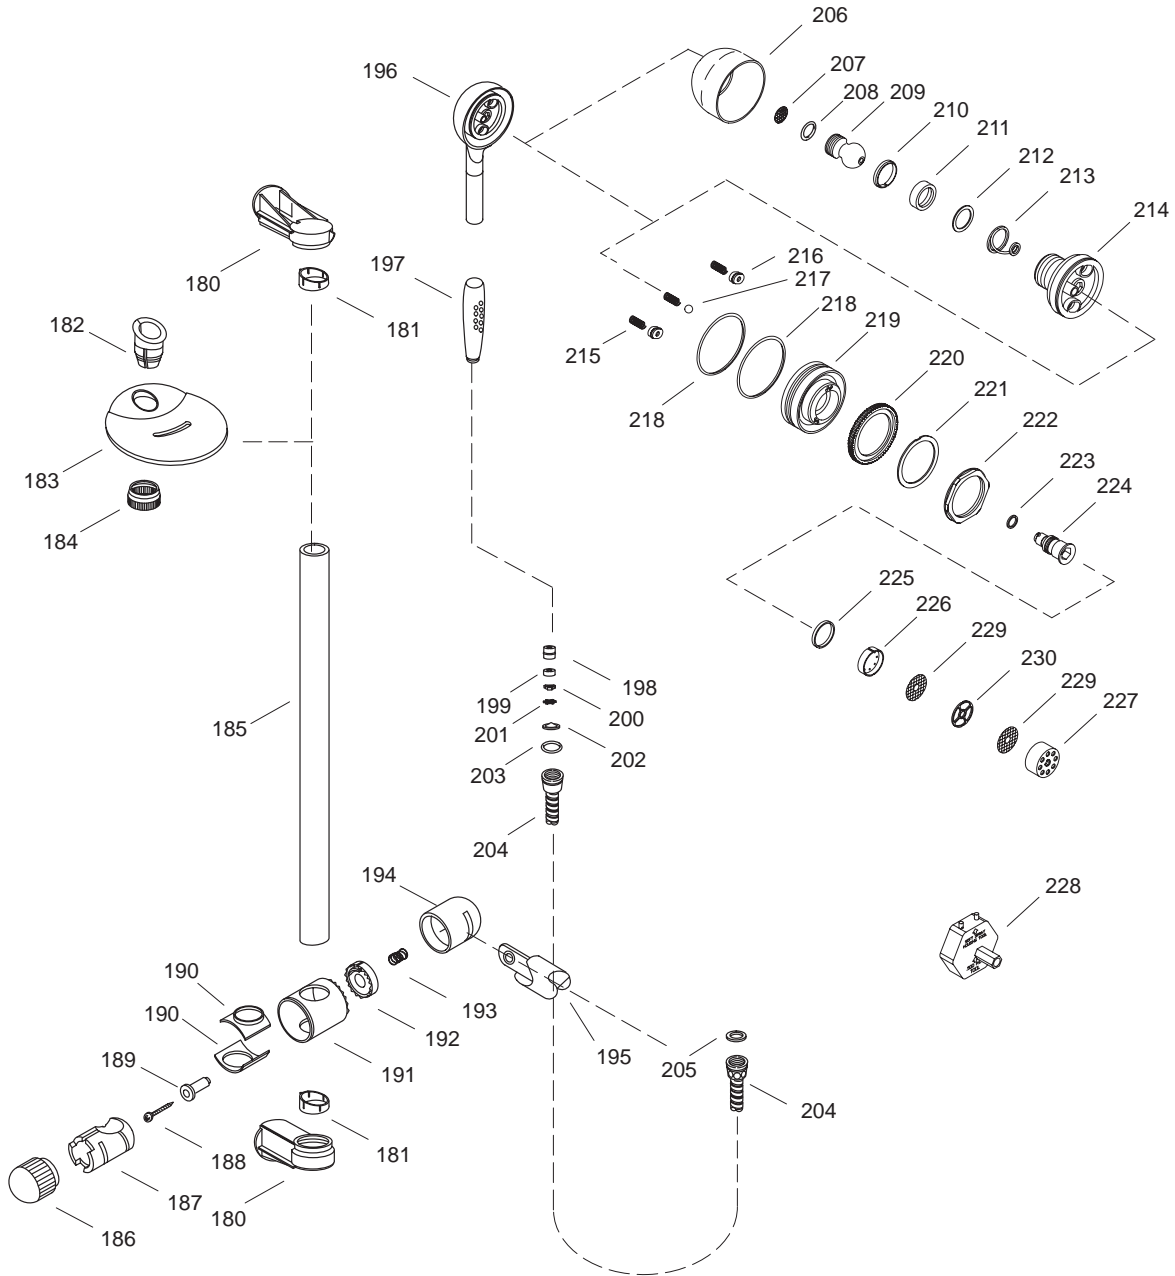

KOHLER[®] SERVICE PARTS

MASTERSHOWER™ TOWER
K-74-**-AA/BA/CA/DA/EA
K-75-**-AA/BA/CADA

** Finish/color code must be specified when ordering.

**** Finish/color code must be specified when ordering.**

** Finish/color code must be specified when ordering.

** Finish/color code must be specified when ordering.

KOHLER® SERVICE PARTS

MASTERSHOWER™ TOWER K-74-**-AA/BA/CA/DA/EA K-75-**-AA/BA/CA/DA

SERVICE PARTS

ITEM	PART NO.	DESCRIPTION
1		Available in Service Kit Only
2		Available in Service Kit Only
3	93203	Seal
4		Available in Service Kit Only
5		Available in Service Kit Only
6		Available in Service Kit Only
7		Available in Service Kit Only
8	96496	Hose
9	96493	Hose
10	96615	Elbow
11	91847	Screw
12	91500	Clamp
13	91749	Screw
14	91849	Screw
15	93716-RP	Nut
16	62456	Elbow
17	91810	Pin
18	97133**	Flange
19	58179-7	Bellows
20	93715**	Post
21	93717	Washer
22	97212-58	Grip Ring
23	91630**	Cap
24	91770-58	Button
25	48694	O-Ring
26	91851	Screw
27	91629**	Knob
28	92008	Seal
29	91631**	Escutcheon
30	91963-SV	Label (74-CP-AA/BA/CA, 75-CP-AA/BA)
	75896-SV	Label (74-CP-DA/EA, 75-CP-CA/DA)
31	97197-SV	Tower
	97197-0	Tower, White
32	91805	Retaining Ring
33	91806	Pin
34	93771-58	Endcap (K-75 Model)
	91844-58	Cap (K-74 Model)
35	48813	Washer
36	93769-RP	Plug
37	93770	Washer
38	42618**	Vacuum Breaker
39	91912	Screw
40	91820	Sleeve
41	91819	Grommet
42	91812	Hinge
43	91842	Flange Nut
44	91822	Standoff (1-1/8" long)
	96655	Standoff (7/8" long)
45	500526	Seal Kit
46	91811	Hinge
47	92607	Keypad
48	93503	Power Connector
49		Available in Service Kit Only
50	96626	Cover
51	91848	Screw
52	91750	Screw
53	91824	Collar
54	91818	Bearing
55	91751	Screw
56	97232	Arm
57	91924	Block
58	97166	Shaft
59	91926	Arm
60	91925	Arm
61	91627	Hose
62	91626	Hose
63		Available in Service Kit Only
64	91958	Washer
65	96791	Hose
66	60982	Screw
67	91775	Bracket
68	91927	Bushing
69	69079	Screw
70	92050	Cover
71	63563	Screw
72	93139	Transformer
73	92051	Enclosure