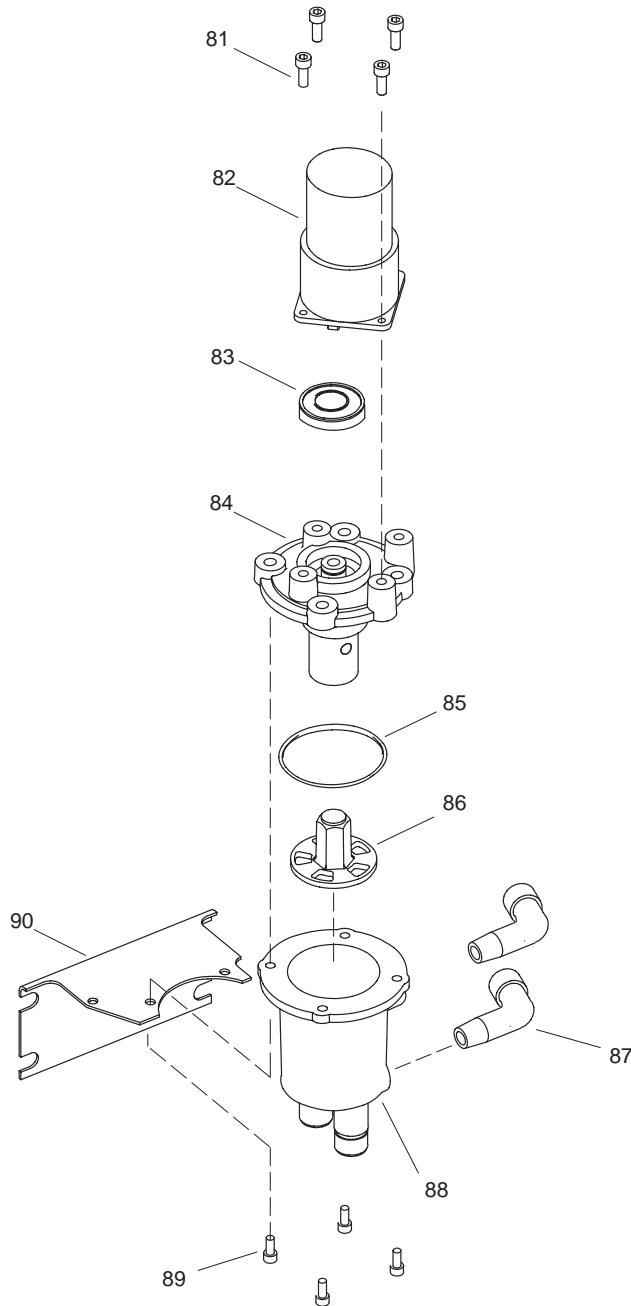

** Finish/color code must be specified when ordering.