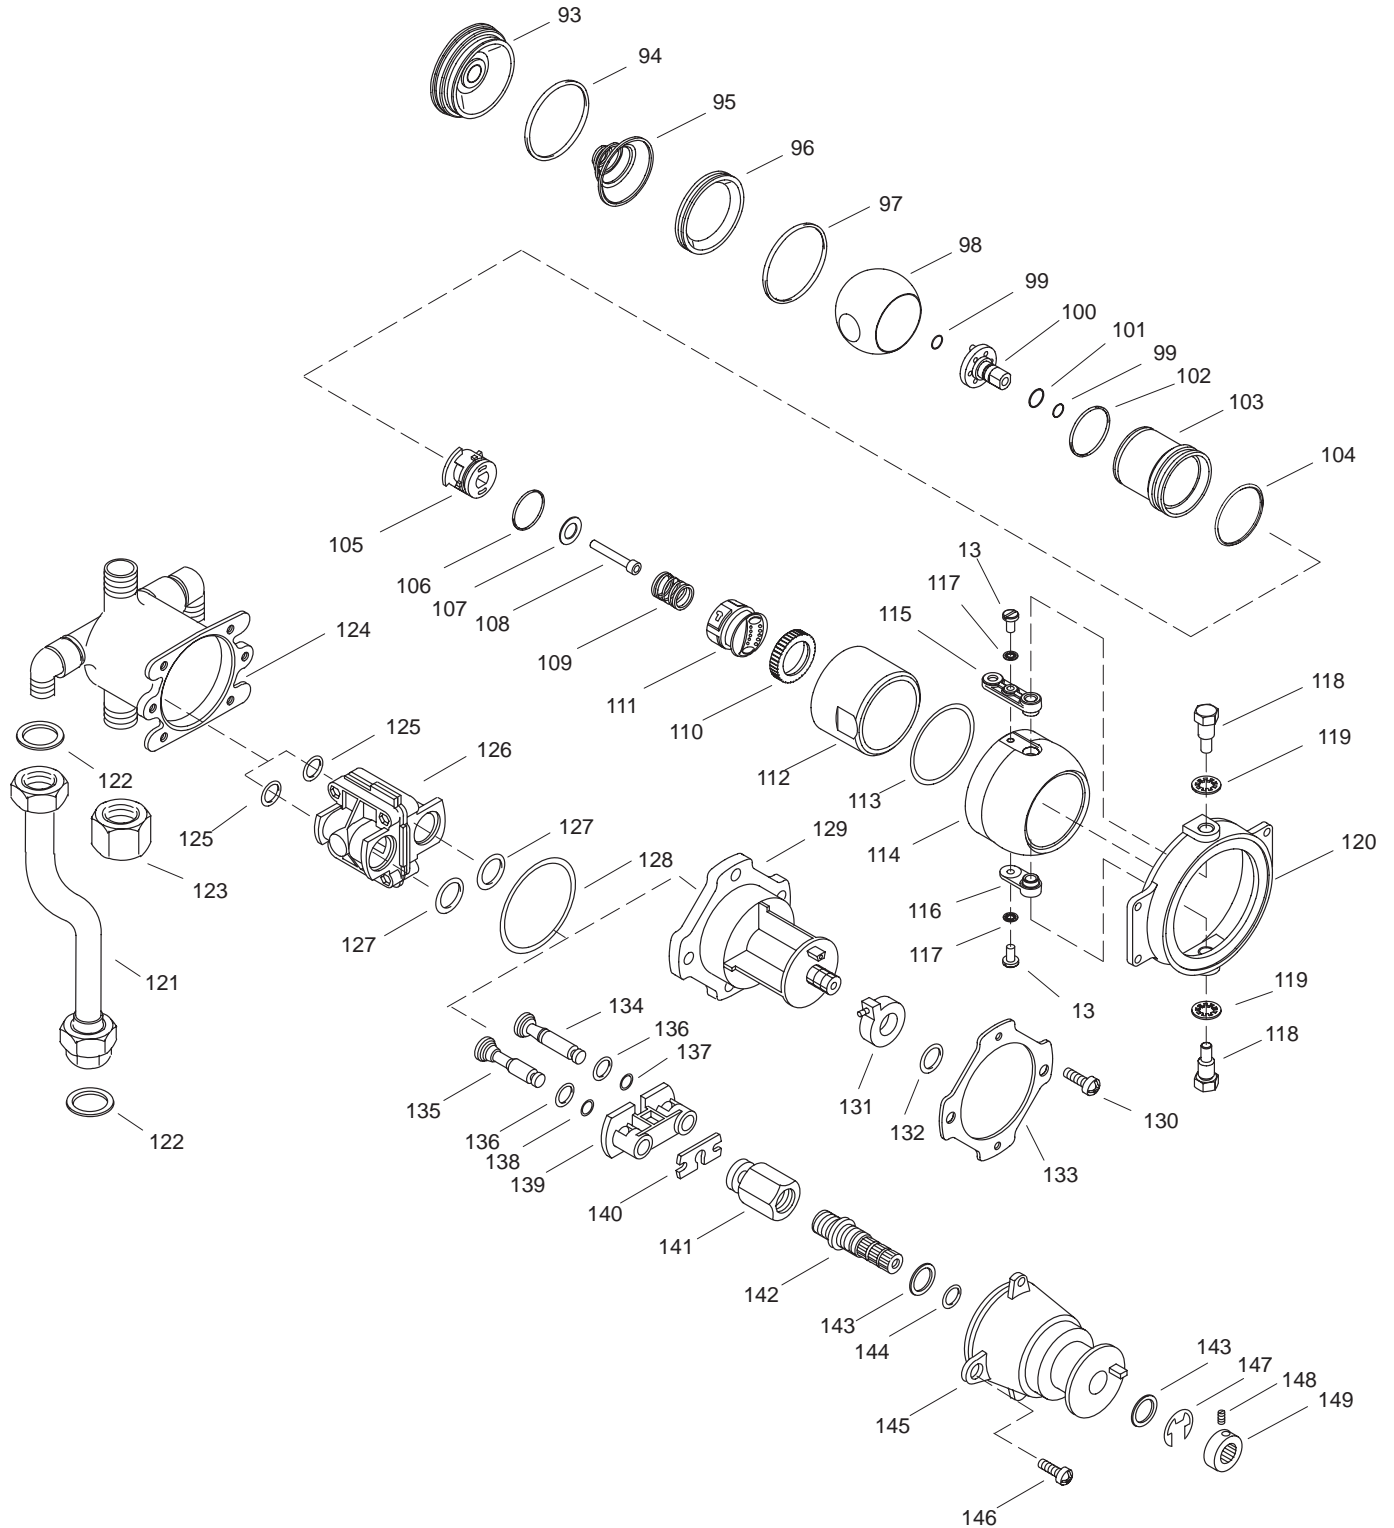

KOHLER[®] SERVICE PARTS

MASTERSHOWER™ TOWER
K-74-**-AA/BA/CA/DA/EA
K-75-**-AA/BA/CADA

** Finish/color code must be specified when ordering.

**** Finish/color code must be specified when ordering.**

** Finish/color code must be specified when ordering.

** Finish/color code must be specified when ordering.

KOHLER® SERVICE PARTS

MASTERSHOWER™ TOWER K-74-**-AA/BA/CA/DA/EA K-75-**-AA/BA/CA/DA

SERVICE PARTS

ITEM	PART NO.	DESCRIPTION
1		Available in Service Kit Only
2		Available in Service Kit Only
3	93203	Seal
4		Available in Service Kit Only
5		Available in Service Kit Only
6		Available in Service Kit Only
7		Available in Service Kit Only
8	96496	Hose
9	96493	Hose
10	96615	Elbow
11	91847	Screw
12	91500	Clamp
13	91749	Screw
14	91849	Screw
15	93716-RP	Nut
16	62456	Elbow
17	91810	Pin
18	97133**	Flange
19	58179-7	Bellows
20	93715**	Post
21	93717	Washer
22	97212-58	Grip Ring
23	91630**	Cap
24	91770-58	Button
25	48694	O-Ring
26	91851	Screw
27	91629**	Knob
28	92008	Seal
29	91631**	Escutcheon
30	91963-SV	Label (74-CP-AA/BA/CA, 75-CP-AA/BA)
	75896-SV	Label (74-CP-DA/EA, 75-CP-CA/DA)
31	97197-SV	Tower
	97197-0	Tower, White
32	91805	Retaining Ring
33	91806	Pin
34	93771-58	Endcap (K-75 Model)
	91844-58	Cap (K-74 Model)
35	48813	Washer
36	93769-RP	Plug
37	93770	Washer
38	42618**	Vacuum Breaker
39	91912	Screw
40	91820	Sleeve
41	91819	Grommet
42	91812	Hinge
43	91842	Flange Nut
44	91822	Standoff (1-1/8" long)
	96655	Standoff (7/8" long)
45	500526	Seal Kit
46	91811	Hinge
47	92607	Keypad
48	93503	Power Connector
49		Available in Service Kit Only
50	96626	Cover
51	91848	Screw
52	91750	Screw
53	91824	Collar
54	91818	Bearing
55	91751	Screw
56	97232	Arm
57	91924	Block
58	97166	Shaft
59	91926	Arm
60	91925	Arm
61	91627	Hose
62	91626	Hose
63		Available in Service Kit Only
64	91958	Washer
65	96791	Hose
66	60982	Screw
67	91775	Bracket
68	91927	Bushing
69	69079	Screw
70	92050	Cover
71	63563	Screw
72	93139	Transformer
73	92051	Enclosure