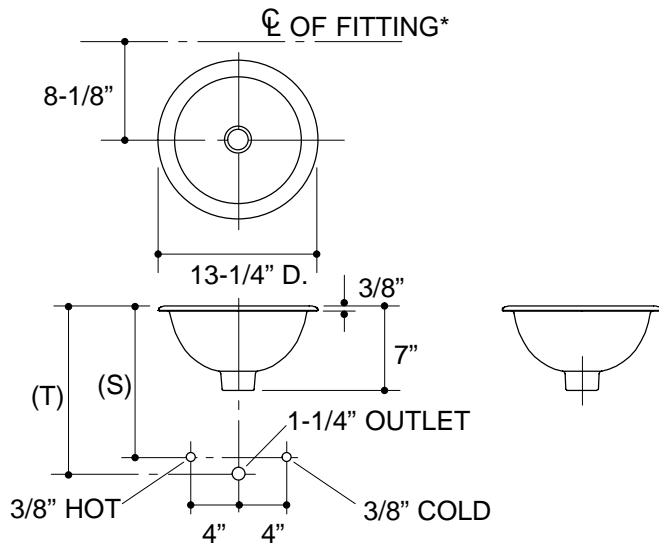

FEATURES

- 13-1/4" Diameter
- Vitreous China
- Self-rimming
- With sealant

CODES/STANDARDS APPLICABLE

Specified model meets or exceeds the following:

- ASME/ANSI A112.19.2M
- IAPMO/UPC
- Canadian Standards Association (CSA)

PRODUCT SPECIFICATION:

The self-rimming lavatory shall be 13-1/4" in diameter. Lavatory shall be made of vitreous china. Lavatory shall include sealant. Lavatory shall be Kohler Model K-2298-_____.

COMPASS™

PRODUCT INFORMATION

Fixture*:		basin area	water depth
Lavatory		10-5/8" D.	4-3/4"
Outlet	1-3/4" D.		

Included Components:	
Adhesive sealant	63034
Adjustable linkage	40372
Cutout template	116214-7

Roughing-In Notes

(T) Pop-up drain 12-5/8".

(S) 14" (Based on 12" riser which may require cutting).

*Spout must be 4-1/2" long (min.) for adequate clearance into lavatory.

PRODUCT DIAGRAM