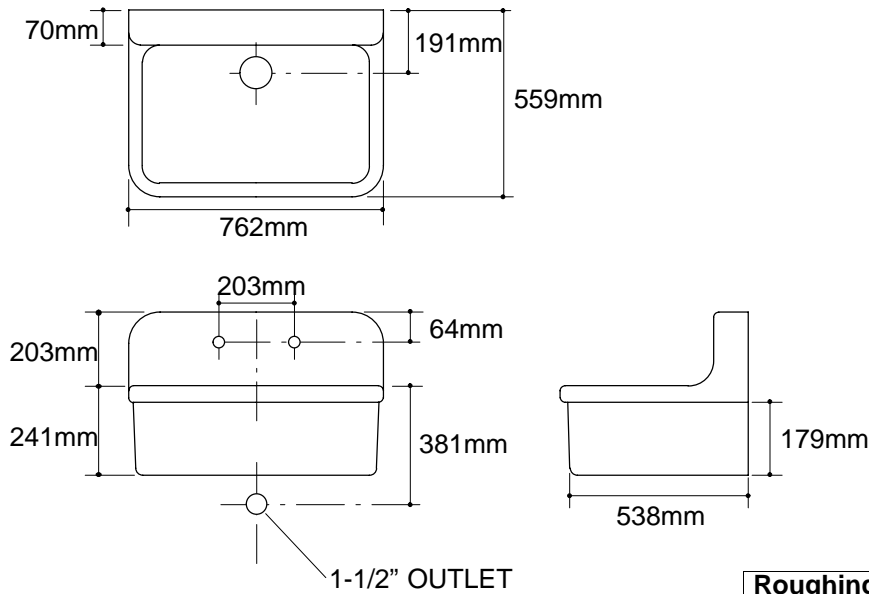

**Ordering Information**

Accessories/hardware:		
Bottom basin rack	K-6002	optional

**Product Information**

Fixture*:		basin area	water depth
Sink		711 x 457mm	219mm
Outlet	Ø92mm		
* Approximate measurements for comparison only.			

**Roughing-In Notes**  
 Fixture dimensions are nominal and conform to tolerances in ASME/ANSI Standard A112.19.2M.

.7<116