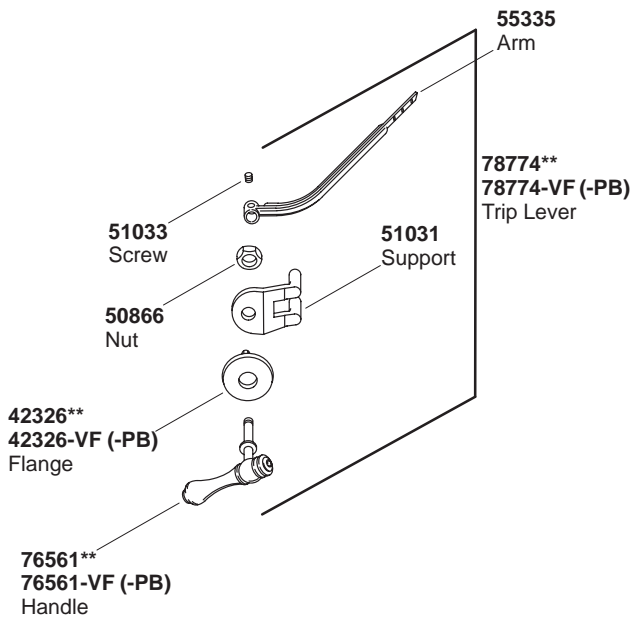

KOHLER[®]
SERVICE PARTS

REVIVAL™
TRIP LEVER

K#
K-16151-4A-**-DB

**Finish/color code must be specified when ordering.