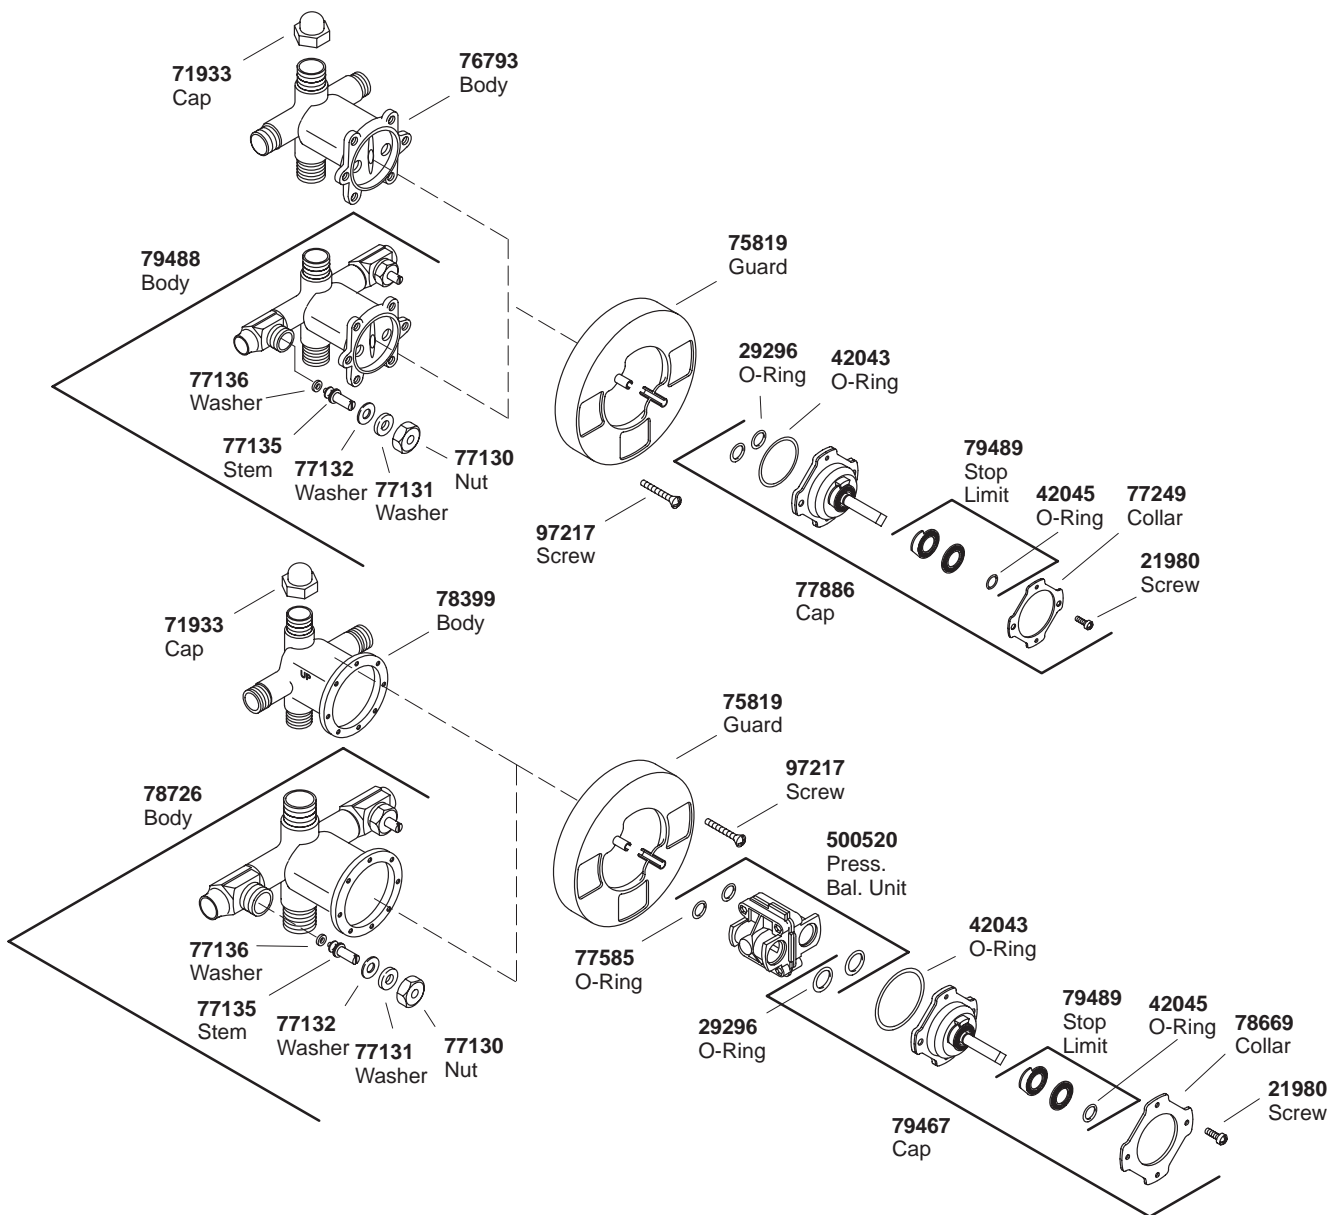

**Finish/color code must be specified when ordering.