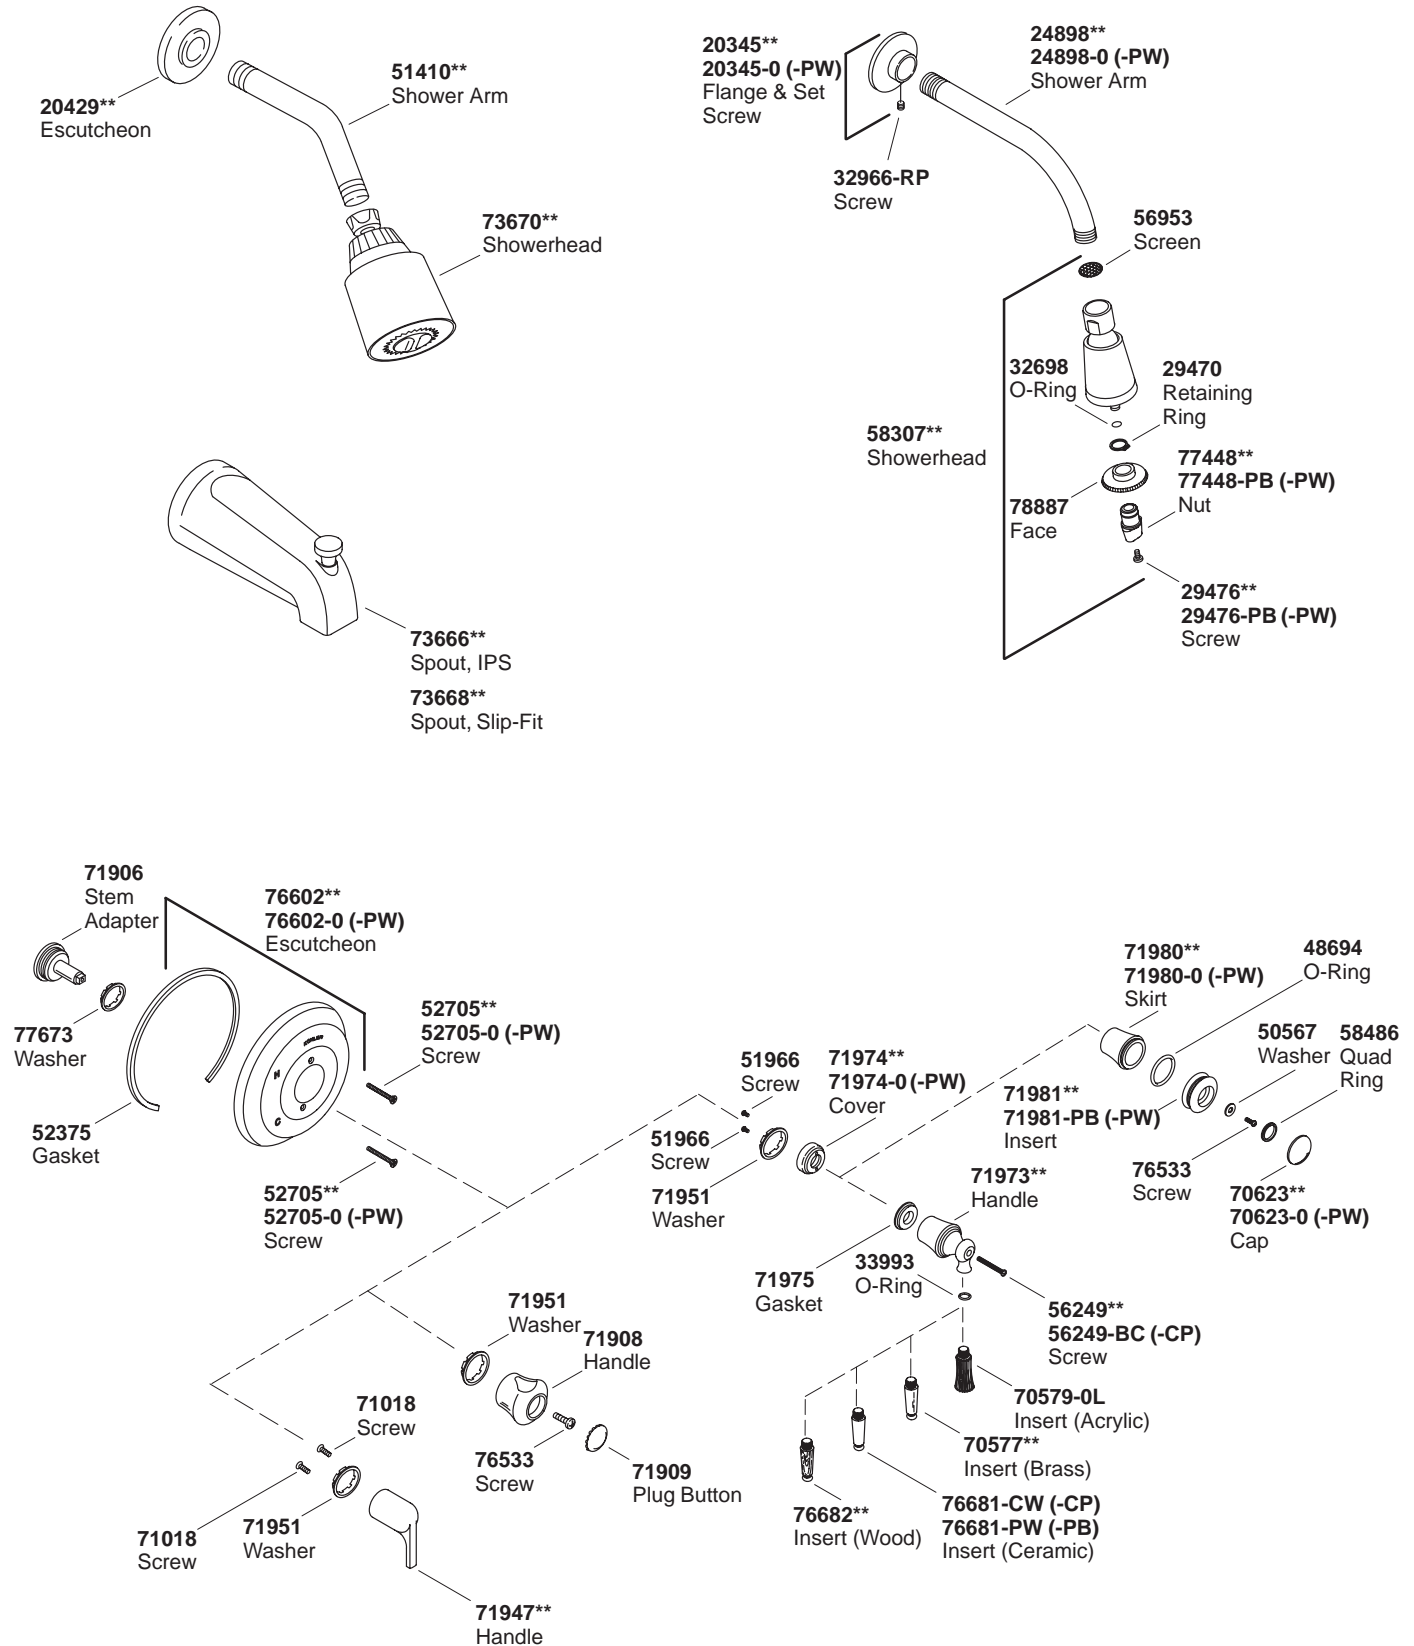

**Finish/color code must be specified when ordering.